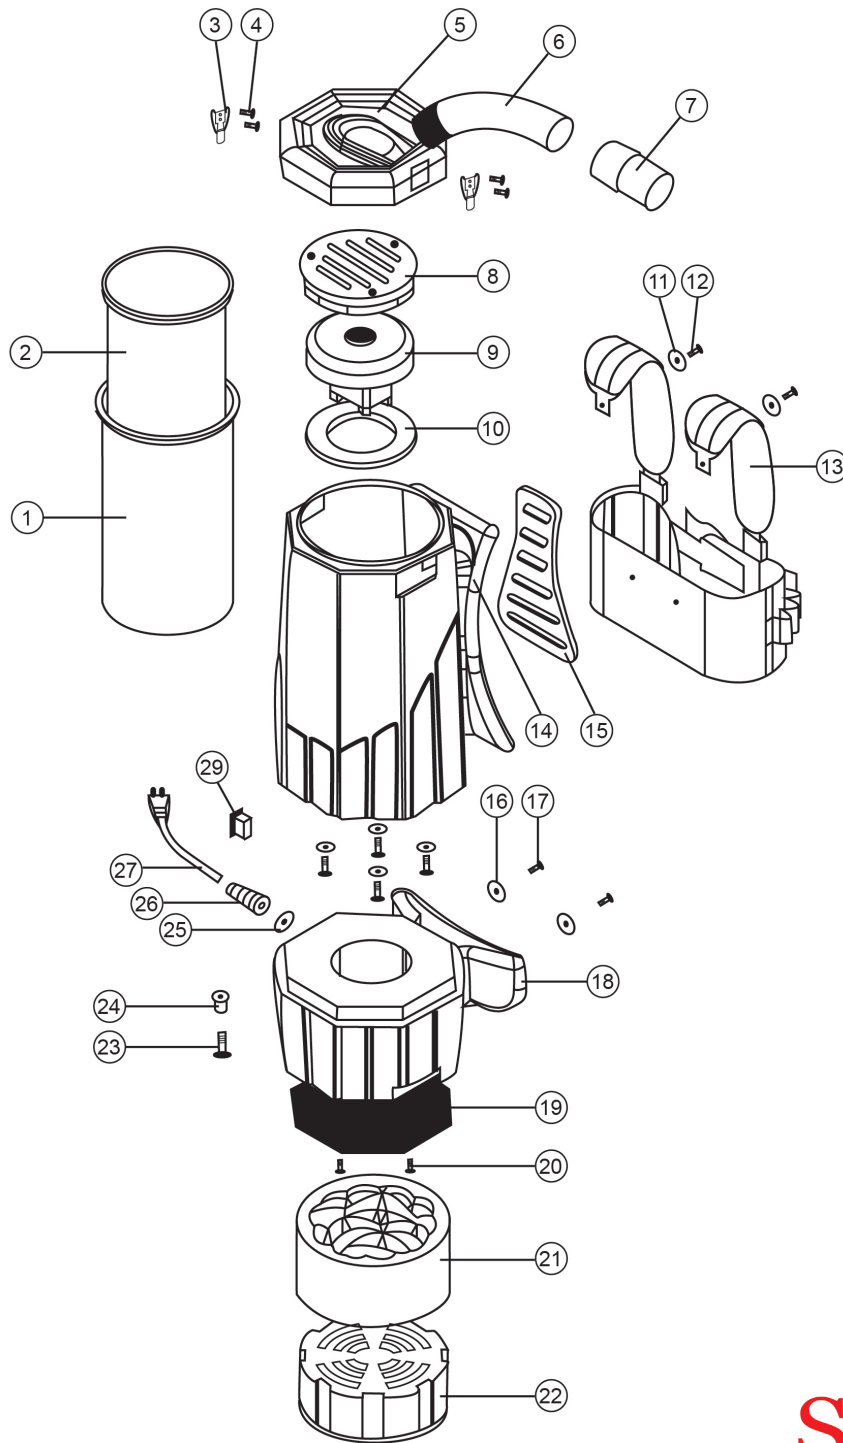

ULTIMATE
SOLUTIONS
Together We're Better!

MACHINE PARTS LIST

Raven 10-Quart Backpack Vacuum Series
Super, WHISPER, HEPA and Aviation Models

Sandia
PRODUCTS

Your Ultimate Choice in
Profitable Cleaning Performance!