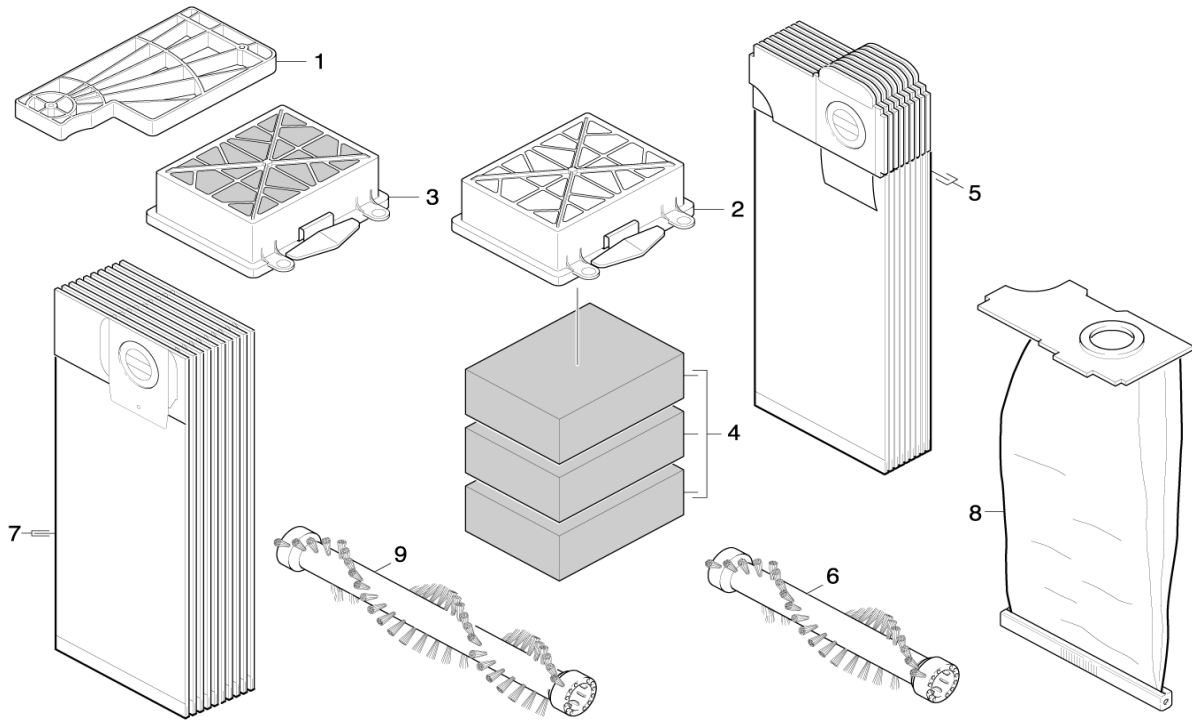

ACCESSORIES

ITEM	PART NO.	PART DESCRIPTION	QTY.
1	7294141	Filter motor protecting	1
2	7294151	Filter frame grey	1
3	7294161	Filter packaged HEPA	1
4	7294171	Filter sponge Kärcher 3St.	1
5	7294181	FILTER BAGS 10 PC	1
6	7294191	Roller brush antistatic - NSS PACER 14 UE	1
6	7293961	Roller brush red - NSS PACER 14 UE	1
7	7294201	Filter bag fleece	1
8	7294211	Filter bag cloth	1
9	7293981	Roller brush red - NSS PACER 18 UE	1
9	7293971	Roller brush black - NSS PACER 18 UE	1