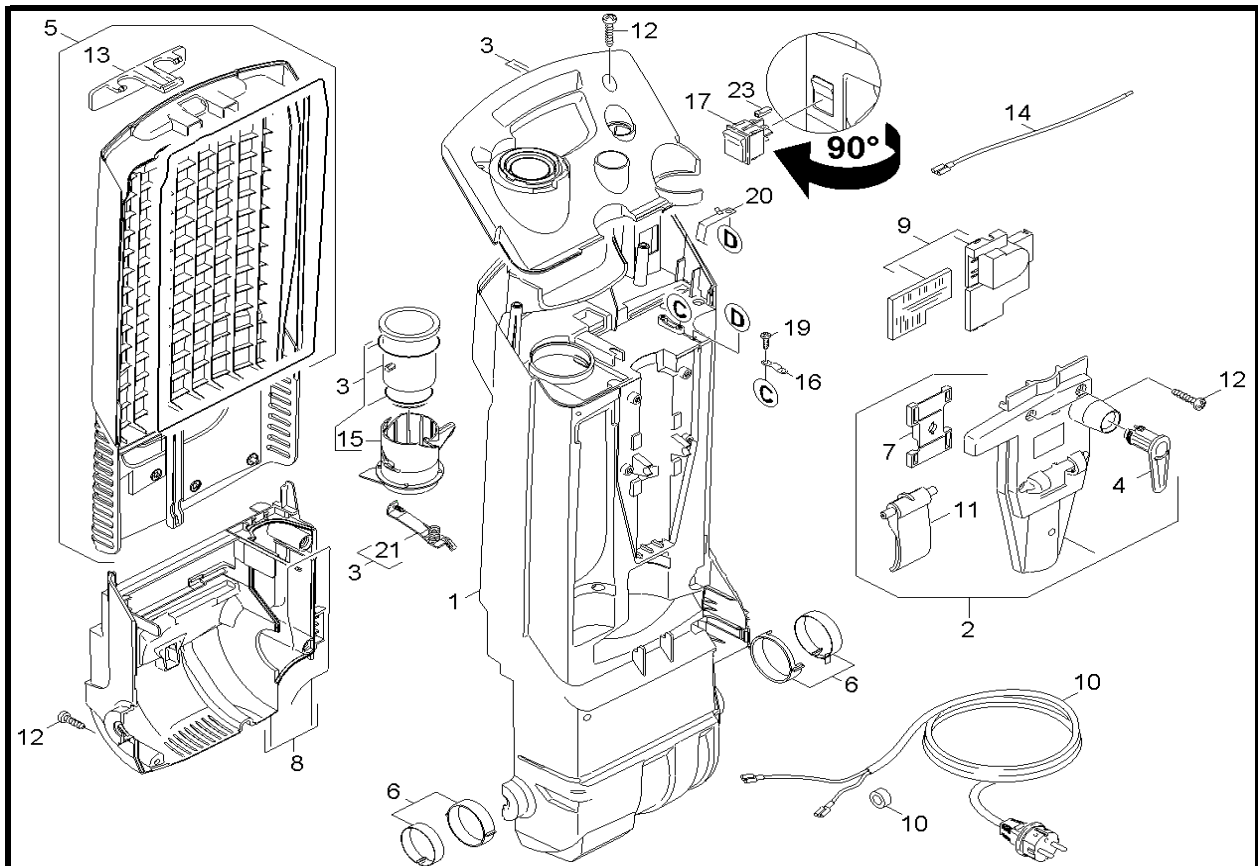

APPLIANCE TOP PART

ITEM	PART NO.	PART DESCRIPTION	QTY.
1	7293661	Housing	1
2	7293671	Covering cap complete only for replaceme	1
3	7293681	Covering cap electric	1
4	7293691	Catch for cable	1
5	7293701	Cover complete black	1
6	7293711	Set bearing shells	1
7	7293721	CLAMP	1
8	7293731	Covering cap motor complete nur fuer Ers	1
9	7293741	Circuit board only for replacement CV30/	1
10	7293751	Power cable only for replacement	1
11	7293761	Clamp lever	1
12	7293571	Screw 5x20 -10.9-R2R (In6Rd)	9
13	7293771	Closure cover	1
14	7293781	Electrical small parts CV 38/2, CV 48/2	1
15	7293791	OPERATING LEVER	1
16	7293061	Clamp clip	1
17	7293801	Rocker switch black	1
19	7190521	Screw 3,5x12-10.9-R2R (IN6RD)	2
20	7293811	Spring earthing	1
21	7293821	Spring connection piece completely	1
23	7293831	Insulation sheath	2

BRUSH HEAD - NSS PACER 14 UE

ITEM	PART NO.	PART DESCRIPTION	QTY.
1	7293841	Bumper CV 38/1	1
2	7293861	Sliding bottom	1
3	7293881	Housing top part complete	1
4	7293891	Housing complete	1
5	7293911	Adjusting wheel complete	1
6	7293921	Closure parts set for replacement	1
7	7293931	Foot pedal complete only for replacement	1
8	7293941	Wheel	2
9	7293951	Roller brush black	1
10	6891131	Lock washer	2
11	7190381	Lock washer	2
12	7293991	Screw connector part	2
13	7190531	Screw 4x12 -10.9-R2R (IN6RD)	2
14	7294001	Covering cap complete brush	1
15	7294011	Covering cap complete belt	1
17	7294021	Toothed belt	1
18	7294031	Screw 5x25-IN6RD	8
19	7294041	Axle	1
20	7294051	Lens	1
21	7294061	Micro switch	1
22	7294071	Printed circuit board 230V	1
23	7294081	Motor complete	1
24	7294091	Screw 4x22 -ST-10.9-R2R (IN6RD)	4
25	7294101	Pinion	1
26	7294111	Protecting cap	1