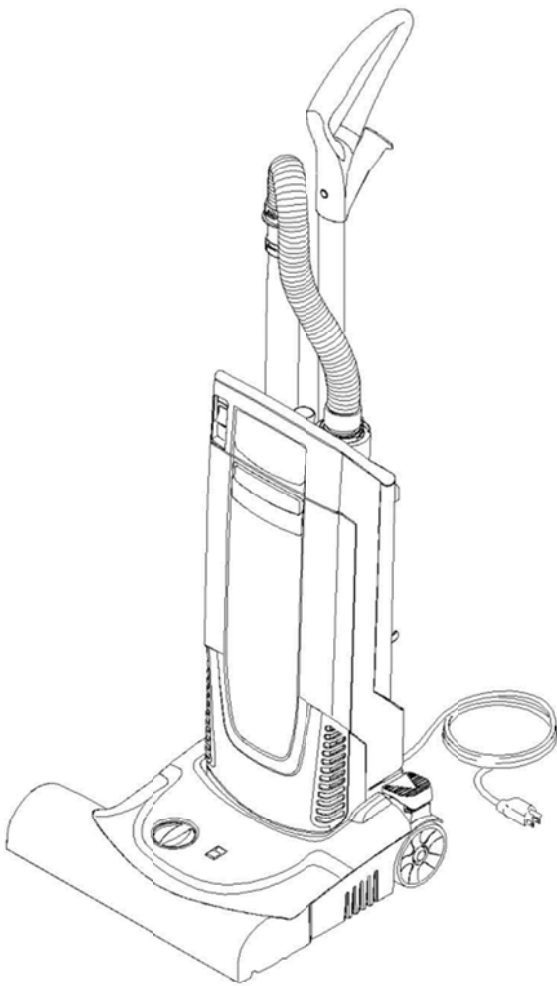

PARTS LIST

PACER 14 UE

PACER 18 UE