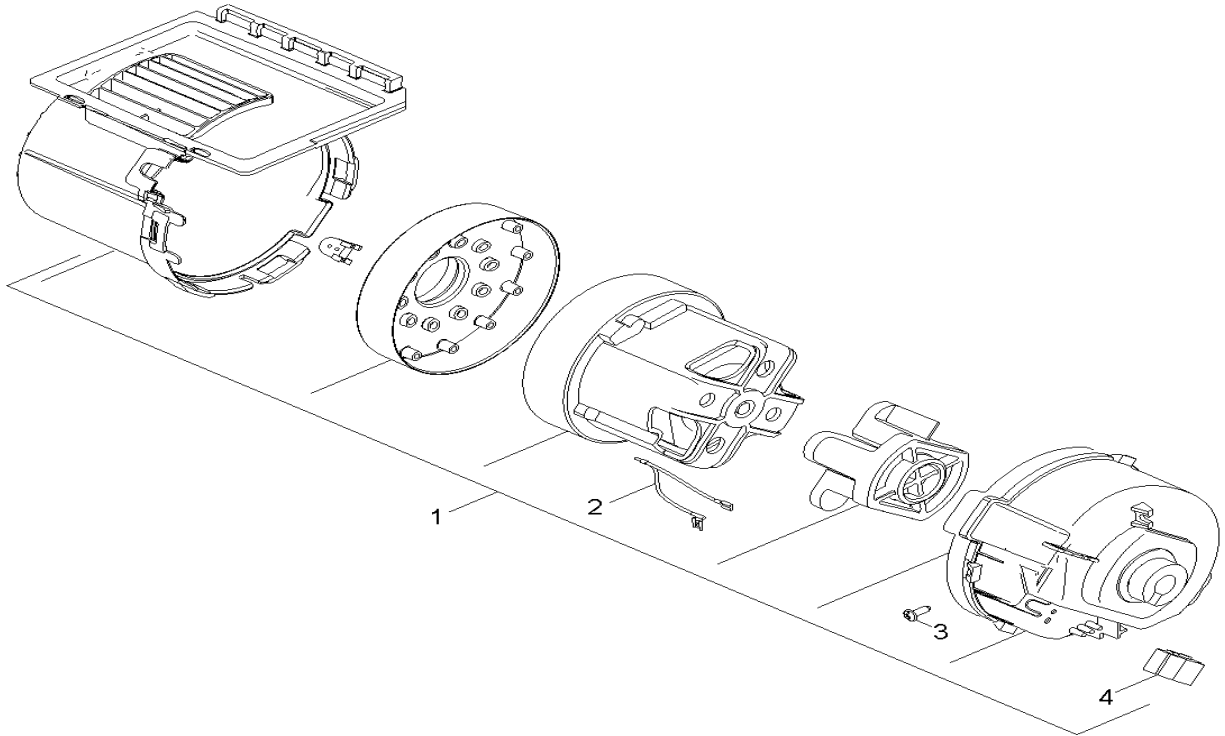

MOTOR

ITEM	PART NO.	PART DESCRIPTION	QTY.
1	7294121	Motor housing complete	1
2	7294131	Cable vacuum motor	2
3	7190531	Screw 4x12 -10.9-R2R (IN6RD)	4
4	6890561	Strip terminal	1