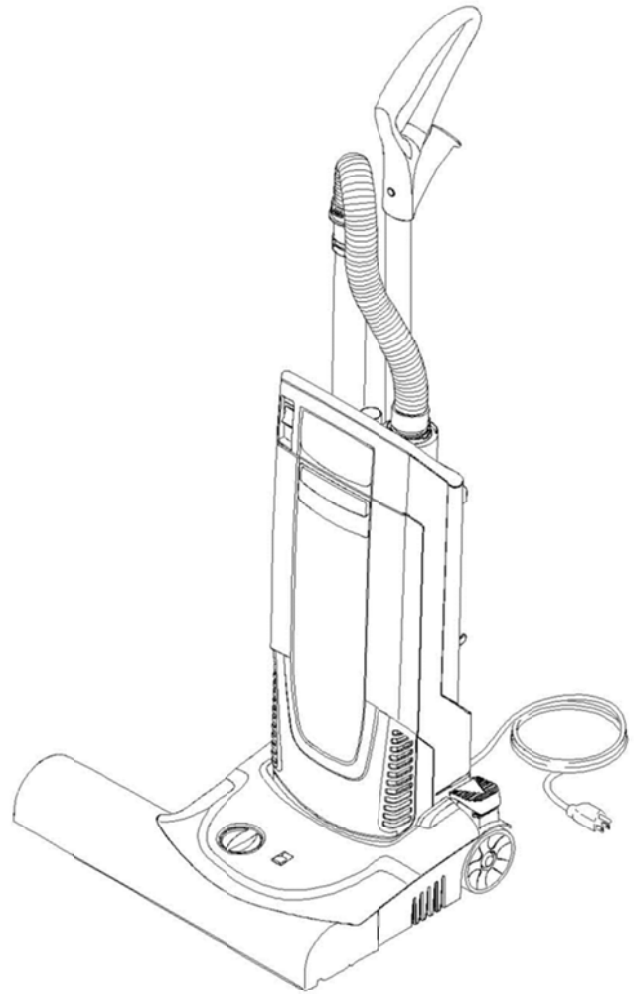

PARTS LIST

PACER 14 UE

PACER 18 UE