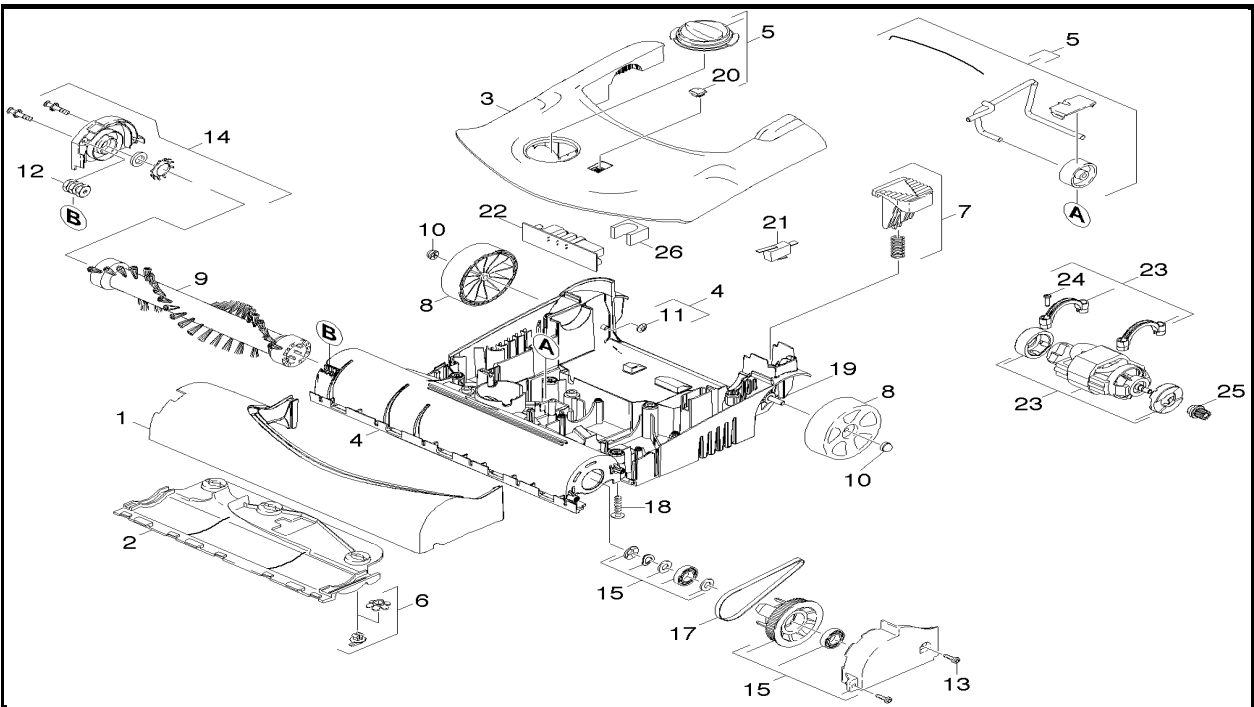

APPLIANCE TOP PART

ITEM	PART NO.	PART DESCRIPTION	QTY.
1	7293661	Housing	1
2	7293671	Covering cap complete only for replaceme	1
3	7293681	Covering cap electric	1
4	7293691	Catch for cable	1
5	7293701	Cover complete black	1
6	7293711	Set bearing shells	1
7	7293721	CLAMP	1
8	7293731	Covering cap motor complete nur fuer Ers	1
9	7293741	Circuit board only for replacement CV30/	1
10	7293751	Power cable only for replacement	1
11	7293761	Clamp lever	1
12	7293571	Screw 5x20 -10.9-R2R (In6Rd)	9
13	7293771	Closure cover	1
14	7293781	Electrical small parts CV 38/2, CV 48/2	1
15	7293791	OPERATING LEVER	1
16	7293061	Clamp clip	1
17	7293801	Rocker switch black	1
19	7190521	Screw 3,5x12-10.9-R2R (IN6RD)	2
20	7293811	Spring earthing	1
21	7293821	Spring connection piece completely	1
23	7293831	Insulation sheath	2

BRUSH HEAD - NSS PACER 14 UE

ITEM	PART NO.	PART DESCRIPTION	QTY.
1	7293841	Bumper CV 38/1	1
2	7293861	Sliding bottom	1
3	7293881	Housing top part complete	1
4	7293891	Housing complete	1
5	7293911	Adjusting wheel complete	1
6	7293921	Closure parts set for replacement	1
7	7293931	Foot pedal complete only for replacement	1
8	7293941	Wheel	2
9	7293951	Roller brush black	1
10	6891131	Lock washer	2
11	7190381	Lock washer	2
12	7293991	Screw connector part	2
13	7190531	Screw 4x12 -10.9-R2R (IN6RD)	2
14	7294001	Covering cap complete brush	1
15	7294011	Covering cap complete belt	1
17	7294021	Toothed belt	1
18	7294031	Screw 5x25-IN6RD	8
19	7294041	Axle	1
20	7294051	Lens	1
21	7294061	Micro switch	1
22	7294071	Printed circuit board 230V	1
23	7294081	Motor complete	1
24	7294091	Screw 4x22 -ST-10.9-R2R (IN6RD)	4
25	7294101	Pinion	1
26	7294111	Protecting cap	1