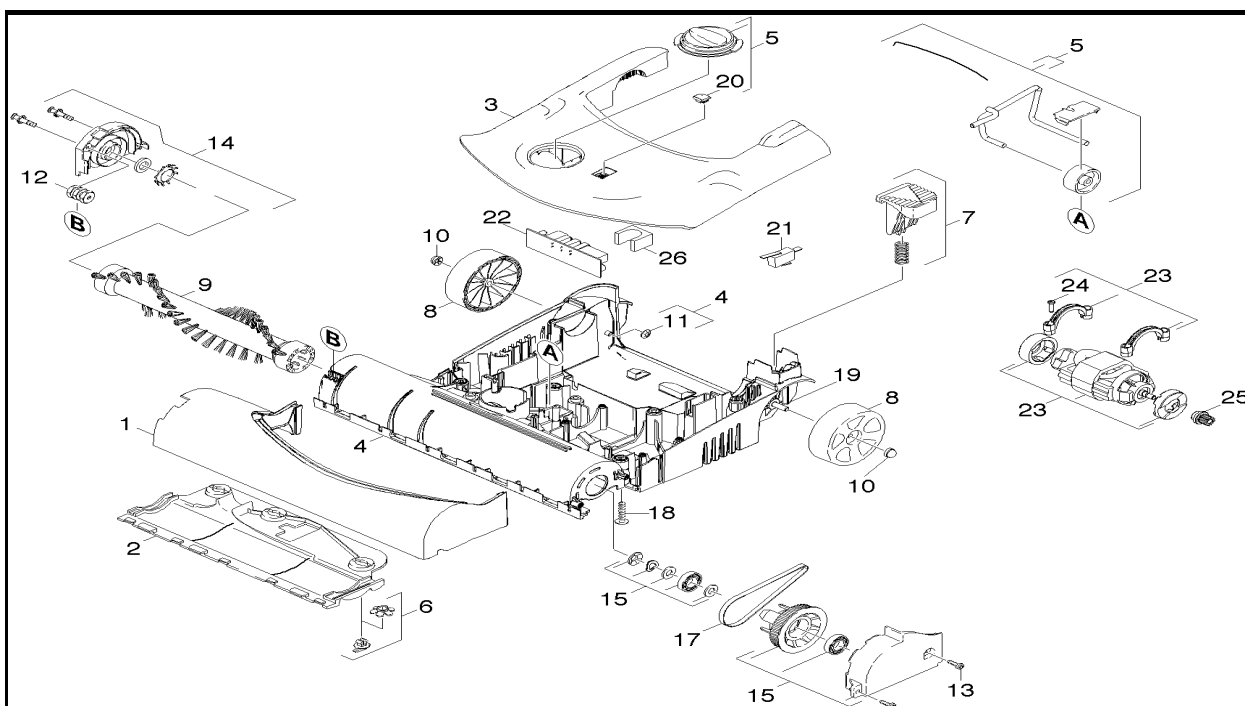

BRUSH HEAD - NSS PACER 18 UE

ITEM	PART NO.	PART DESCRIPTION	QTY.
1	7293851	Bumper	1
2	7293871	Sliding bottom	1
3	7293881	Housing top part complete	1
4	7293901	Housing complete	1
5	7293911	Adjusting wheel complete	1
6	7293921	Closure parts set for replacement	1
7	7293931	Foot pedal complete only for replacement	1
8	7293941	Wheel	2
9	7293971	Roller brush black	1
10	6891131	Lock washer	2
11	7190381	Lock washer	2
12	7293991	Screw connector part	2
13	7190531	Screw 4x12 -10.9-R2R (IN6RD)	2
14	7294001	Covering cap complete brush	1
15	7294011	Covering cap complete belt	1
17	7294021	Toothed belt	1
18	7294031	Screw 5x25-IN6RD	8
19	7294041	Axle	1
20	7294051	Lens	1
21	7294061	Micro switch	1
22	7294071	Printed circuit board 230V	1
23	7294081	Motor complete	1
24	7294091	Screw 4x22 -ST-10.9-R2R (IN6RD)	4
25	7294101	Pinion	1
26	7294111	Protecting cap	1