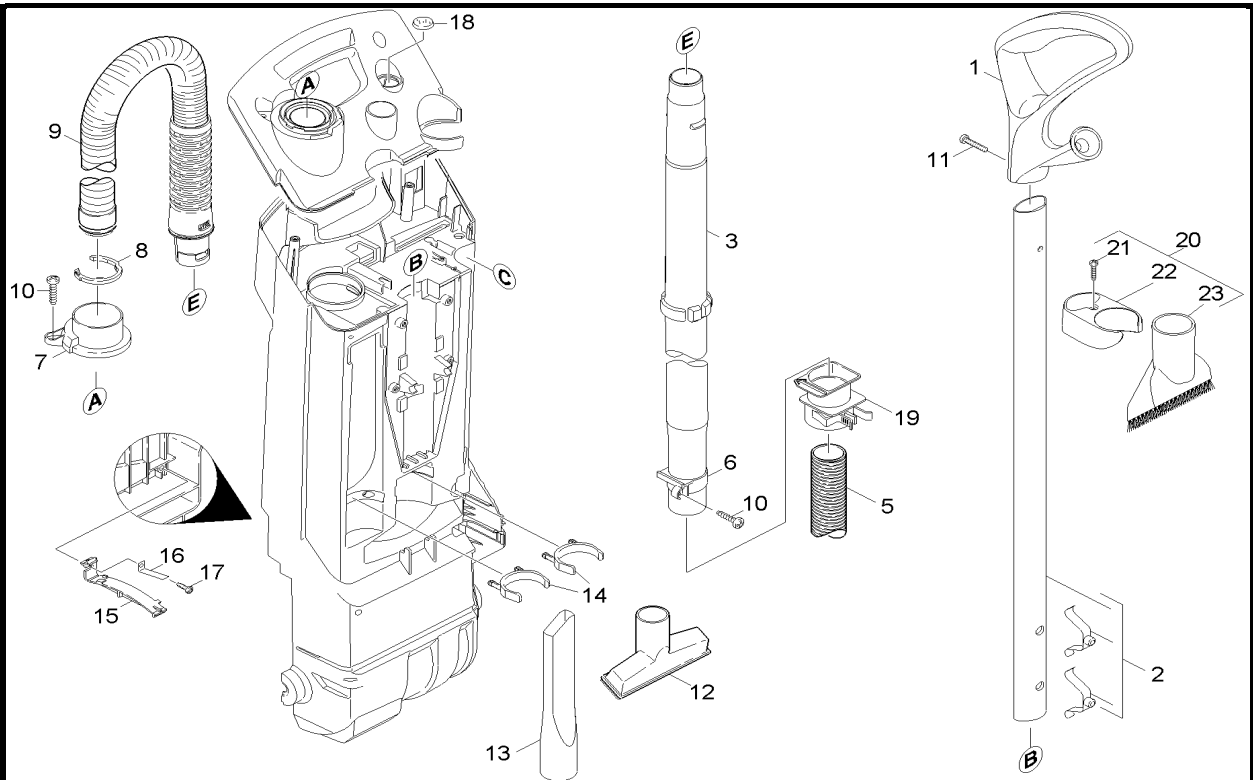

INDIVIDUAL PARTS

ITEM	PART NO.	PART DESCRIPTION	QTY.
1	7190311	Handhold	1
2	7293511	Handle complete only for replacement	1
3	7293521	Suction tube	1
5	7293531	Suction hose DN32	1
6	7293541	Ring suction tube	1
7	7293551	Hosebarb	1
8	6890011	Locking ring	1
9	7293561	Suction hose DN32	1
10	7293571	Screw 5x20 -10.9-R2R (In6Rd)	2
11	7190551	Screw 5x40 -A2-70 (IN6Rd)	1
12	6890251	Upholstery nozzle DN35	1
13	7293581	Crevice nozzle DN35	1
14	7293591	Clip accessories	2
15	6890141	Holder filter	1
16	6890151	Spring	1
17	7293601	Screw 4x12 -10.9-R2R (IN6RD)	1
18	7292231	Lens	1
19	7293611	Sleeve suction tube	1
20	7293621	Accessories kit clamp	1
21	7293631	Screw 5x20 -A2-70 (In6Rd)	1
22	7293641	Clamp	1
23	7293651	Suction brush DN35	1