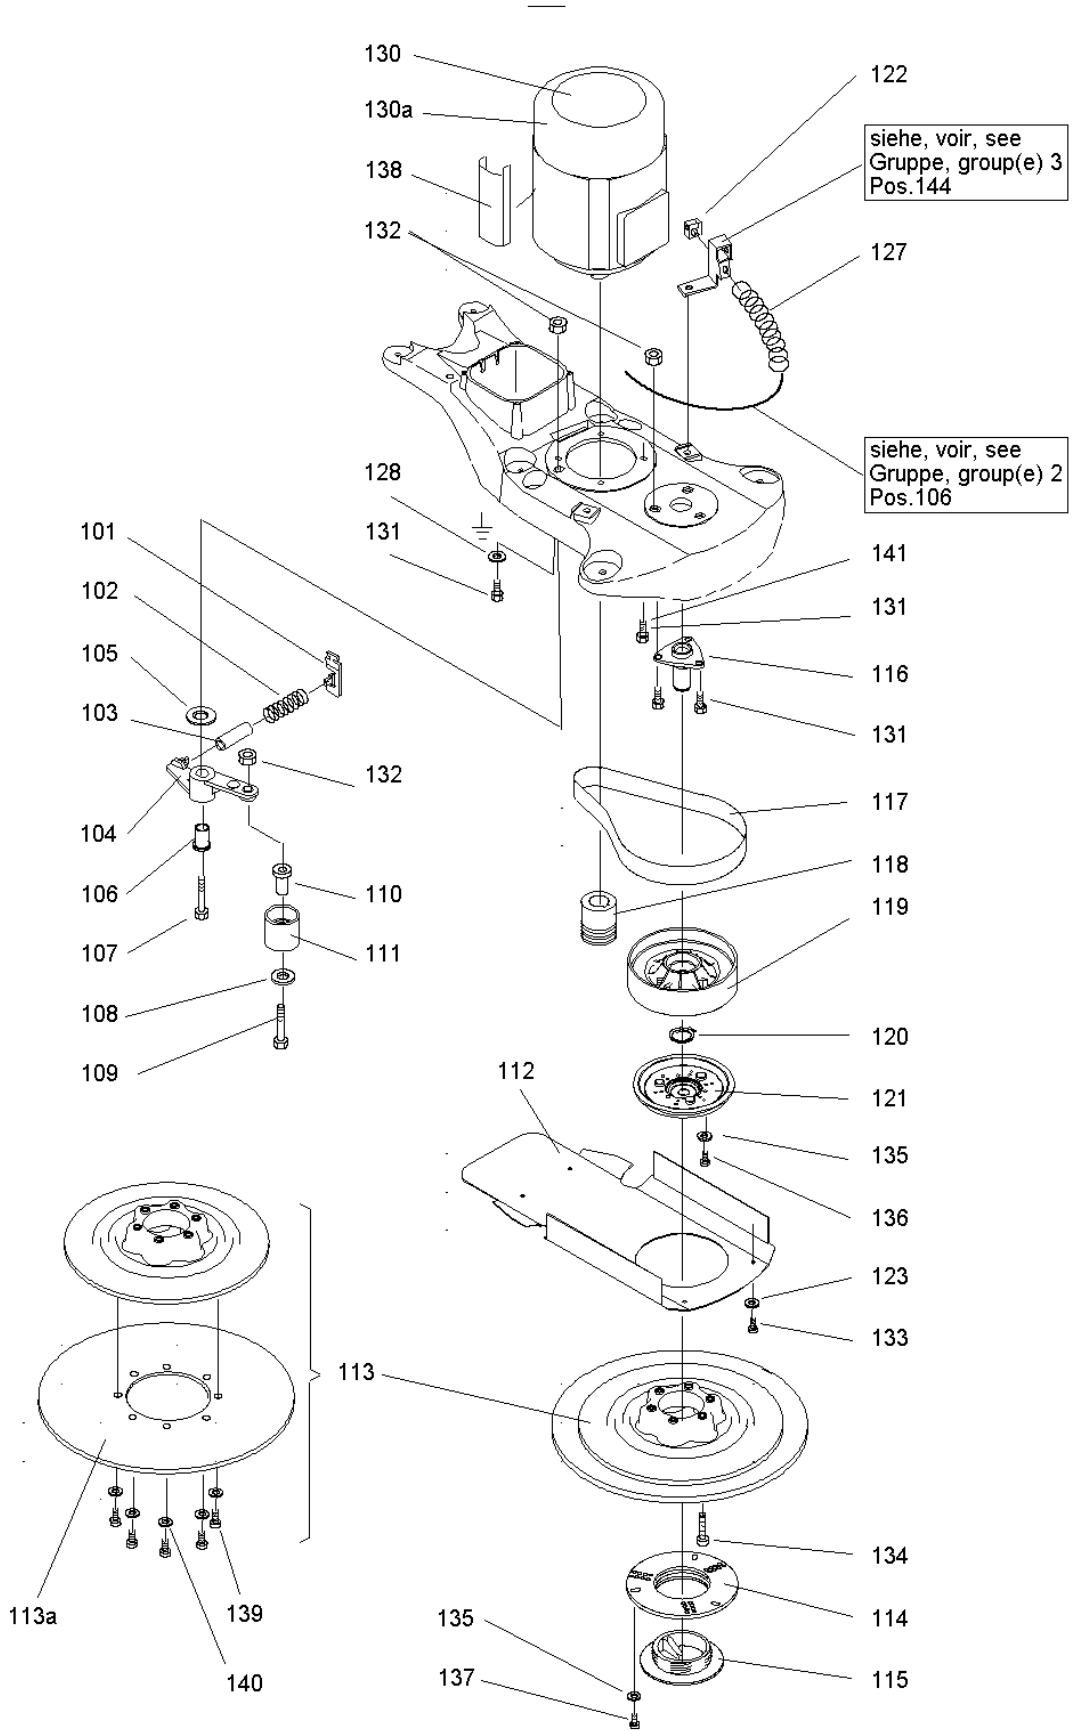

## Drive part/1

Article no.	Description	Quantity	Unit
4117720	Motor cover	1	PC
4117730	Motor hood	1	PC
4007480	Washer 4,3/12x1	3	PC
4015720	Screw for plastic KA40x14	3	PC
4117810	Housing	1	PC
4117750	Cover	1	PC
4007460	Washer 5,3/10x1	6	PC
4073650	Raised cheese hd.screw M5x12	4	PC
4117830	Press-in nut M5x0,9	2	PC
4104850	Holder compl	1	PC
4110140	Pump 220-240V 50Hz 32W compl	1	PC
4007380	Washer 14/26x0,5	4	PC
4117840	Axle 12,7x382	1	PC
4110000	Grommet 12,5	2	PC
4028110	Hexagon nut M10	4	PC
4090280	Cover	2	PC
4122530	Wheel 180/44	2	PC
4027410	Waved washer 13,2/18,8x0,2	2	PC
4057560	Castor compl 75/2x24	2	PC
4027970	Washer 10,5/20x2	4	PC
4039280	Hexagon screw M10x50/26	2	PC
4122523	Socket head cap screw M5x16	2	PC
4117850	Chassis	1	PC
4117530	Buffer	2	PC
4117860	Frame	1	PC
4031060	Self-locking nut M10	4	PC
4115920	Tapped cap	1	PC
4122265	Tapped cap	1	PC
4101680	Hose clamp 9,5-10,5	1	PC
4122629	Filter compl	1	PC
4017290	Hose 6/9 PVC	0,75	M
4000900	Bottle 0,75 L	1	PC
4083310	Flange sock.head screw M8x12	8	PC
4006440	Socket head cap screw M6x16	4	PC

**Drive part/1**

Article no.	Description	Quantity	Unit
4117760	Bracket	1	PC
4117870	Grommet 20	2	PC
4117880	Pressure spring	2	PC
4117780	Support	1	PC
4111460	Retaining washer 12,7	2	PC
4117890	Bracket	2	PC
4083690	Quick connector 4-R1/8"	1	PC
4049370	Hose 2/4 PA	0,65	M
4117710	Plug 20	1	PC
4078210	Retaining washer 4	1	PC
4046850	Hose 3/6 silikon	0,04	M
4117900	Wire 1,5 mm <sup>2</sup> 16 AWG green/yell.	1	PC
4107130	Thread form screw torx M5x12	2	PC
4007660	Serrated lock washer 5,1	2	PC
4007460	Washer 5,3/10x1	2	PC
4126464	Protection cap	1	PC
4126463	Protection cap	1	PC
4031660	Adhesive locking faint	1	PC
4130794	Electric panel 220-240V 50-60Hz	1	PC

**Drive part/2**

Article no.	Description	Quantity	Unit
4074890	Pan head tapp.screw 4,5x16	6	PC
4121956	Bumper profile 2-3	1	PC
4015720	Screw for plastic KA40x14	8	PC
4007440	Washer 4,3/ 9x0,8	8	PC
4031660	Adhesive locking faint	1	PC