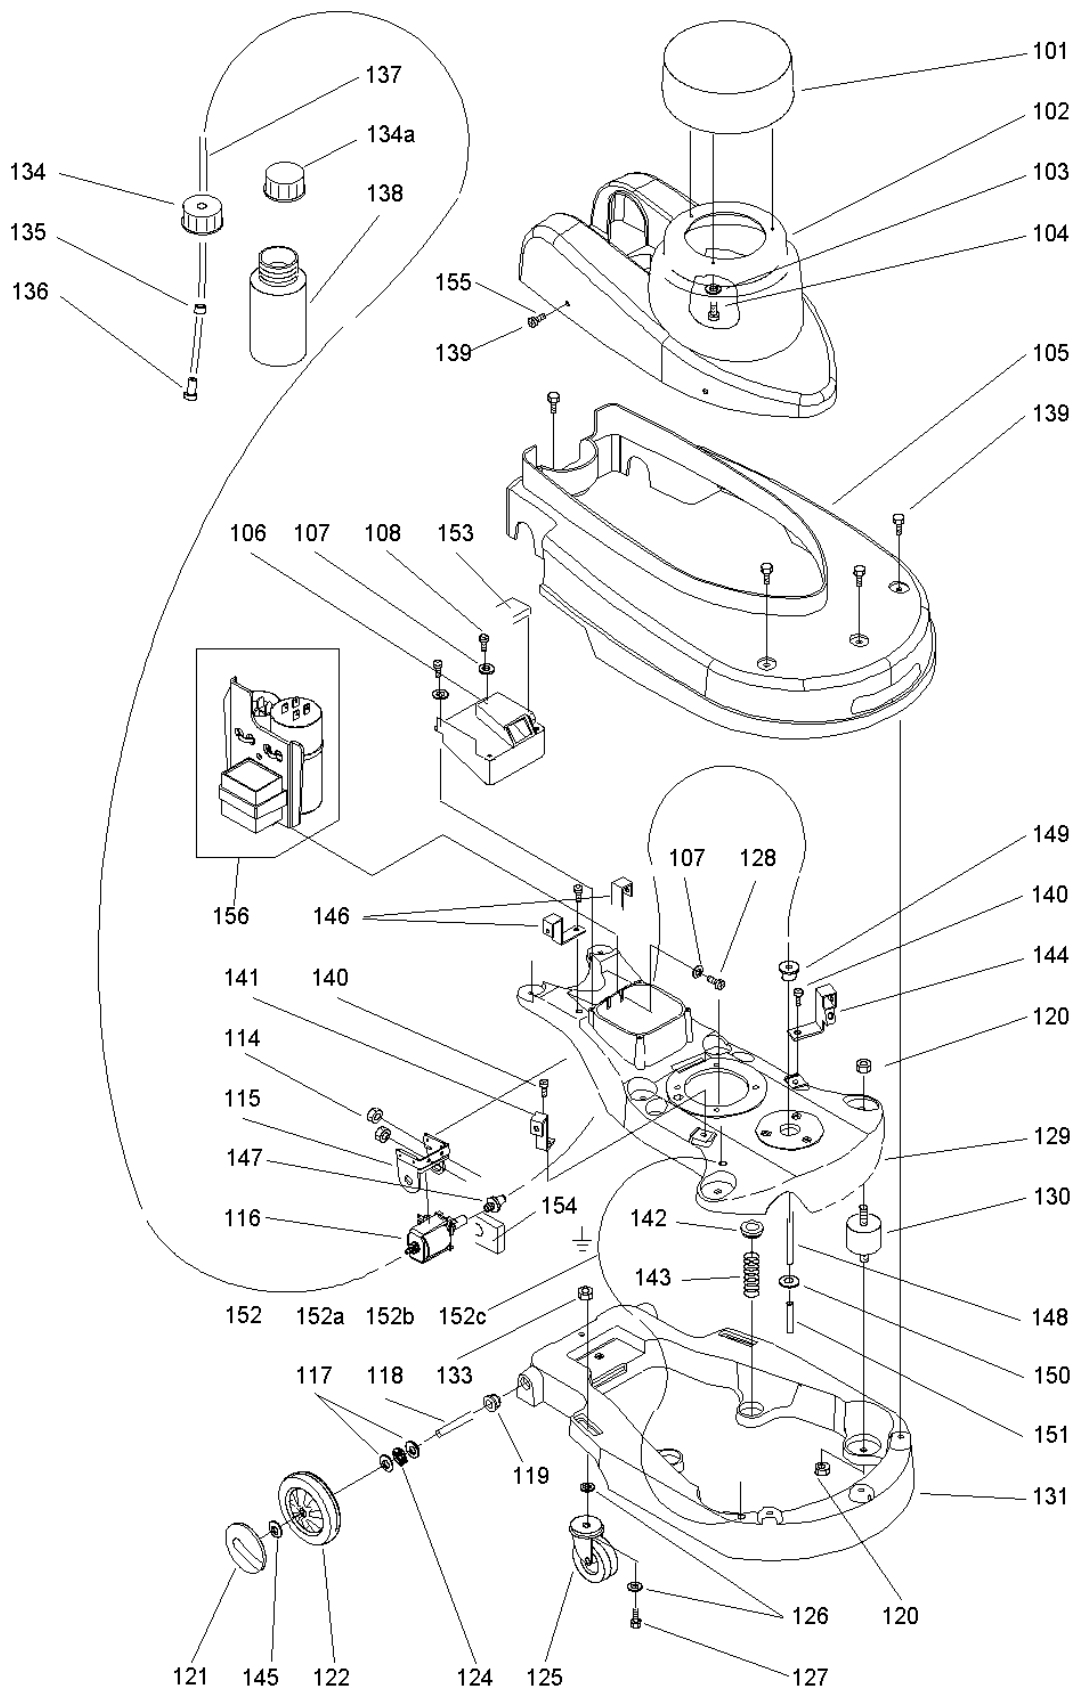

Drive part/1

ergodisc omni /1.3

03