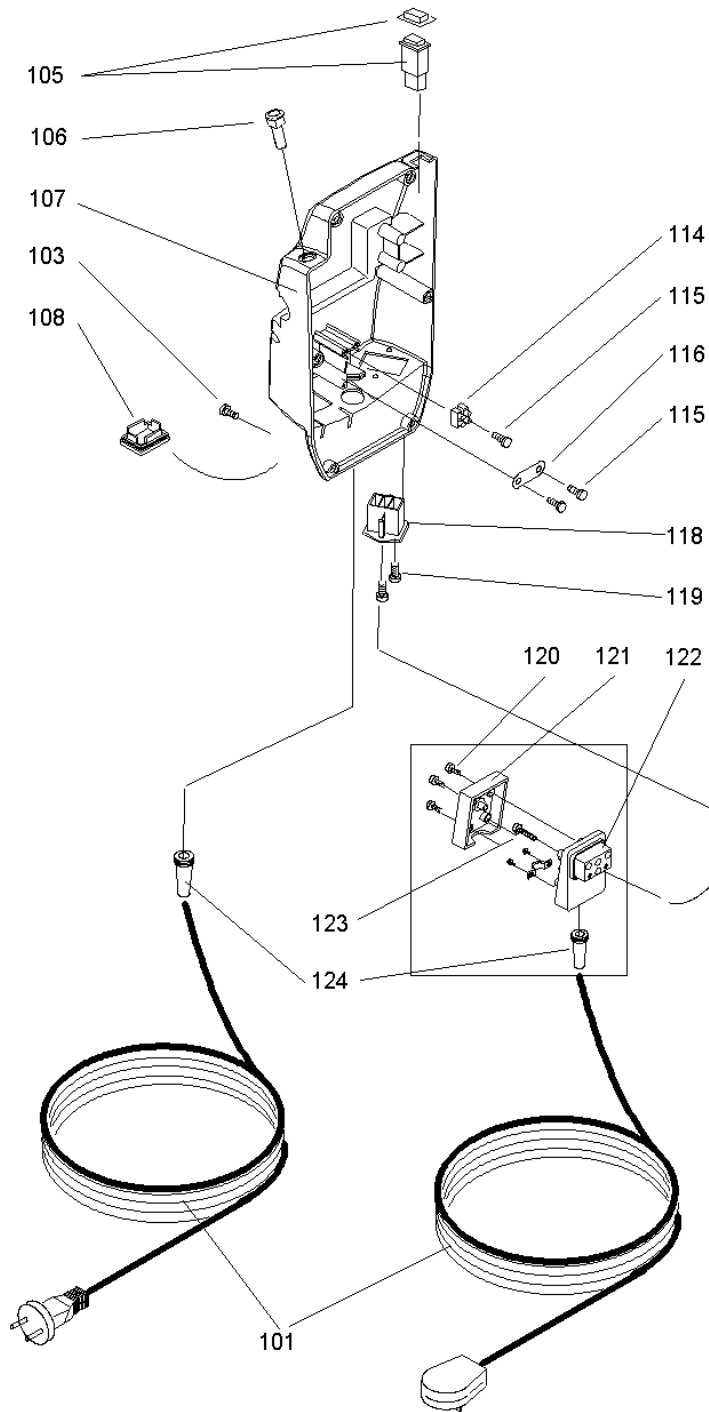

Main cord & cable inlet box