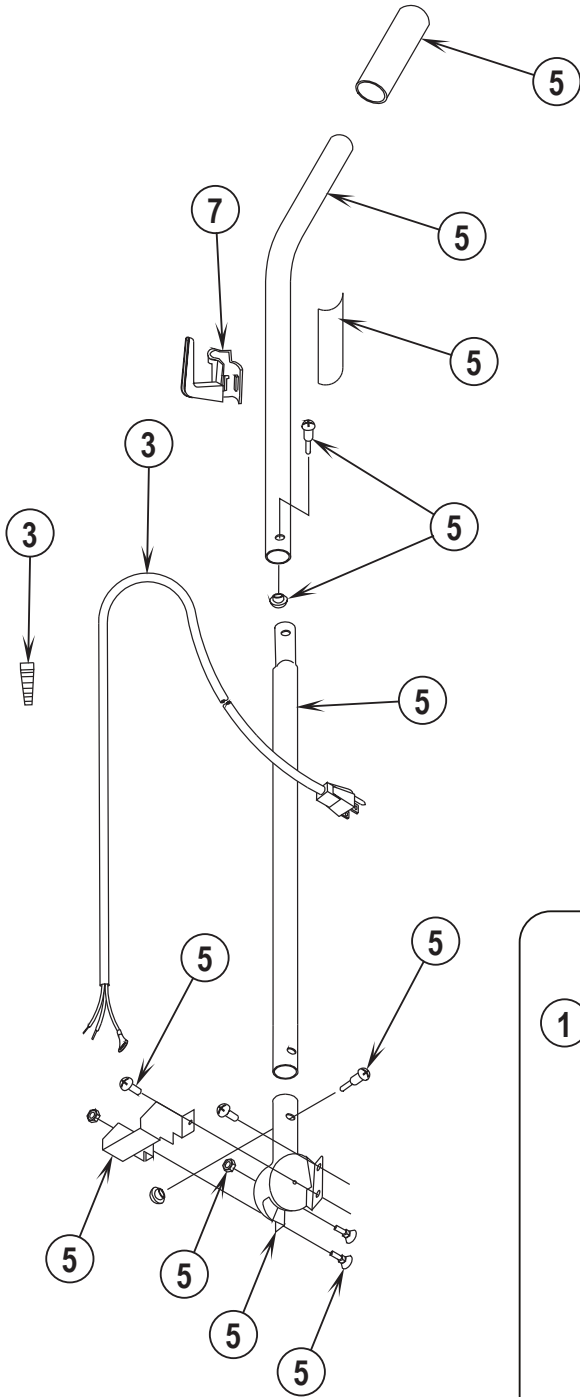

04-11	HANDLE ASSEMBLY [OPTIONAL DIRT CUP]		
14-2	ReliaVac™ 12HP		7

Item	Ref. No.	Qty	Description
1	56648404	1	Dirt Cup Bag Kit
2	56648427	1	Dirt Cup Bellows Kit
3	56648417	1	Power Cord Assy (see 23 on page 3)
5	56648411	1	Handle Assy
6	56039515	1	Dirt Cup Kit
7	56630353	1	Hook,Cord--Uprt,Dark Gray