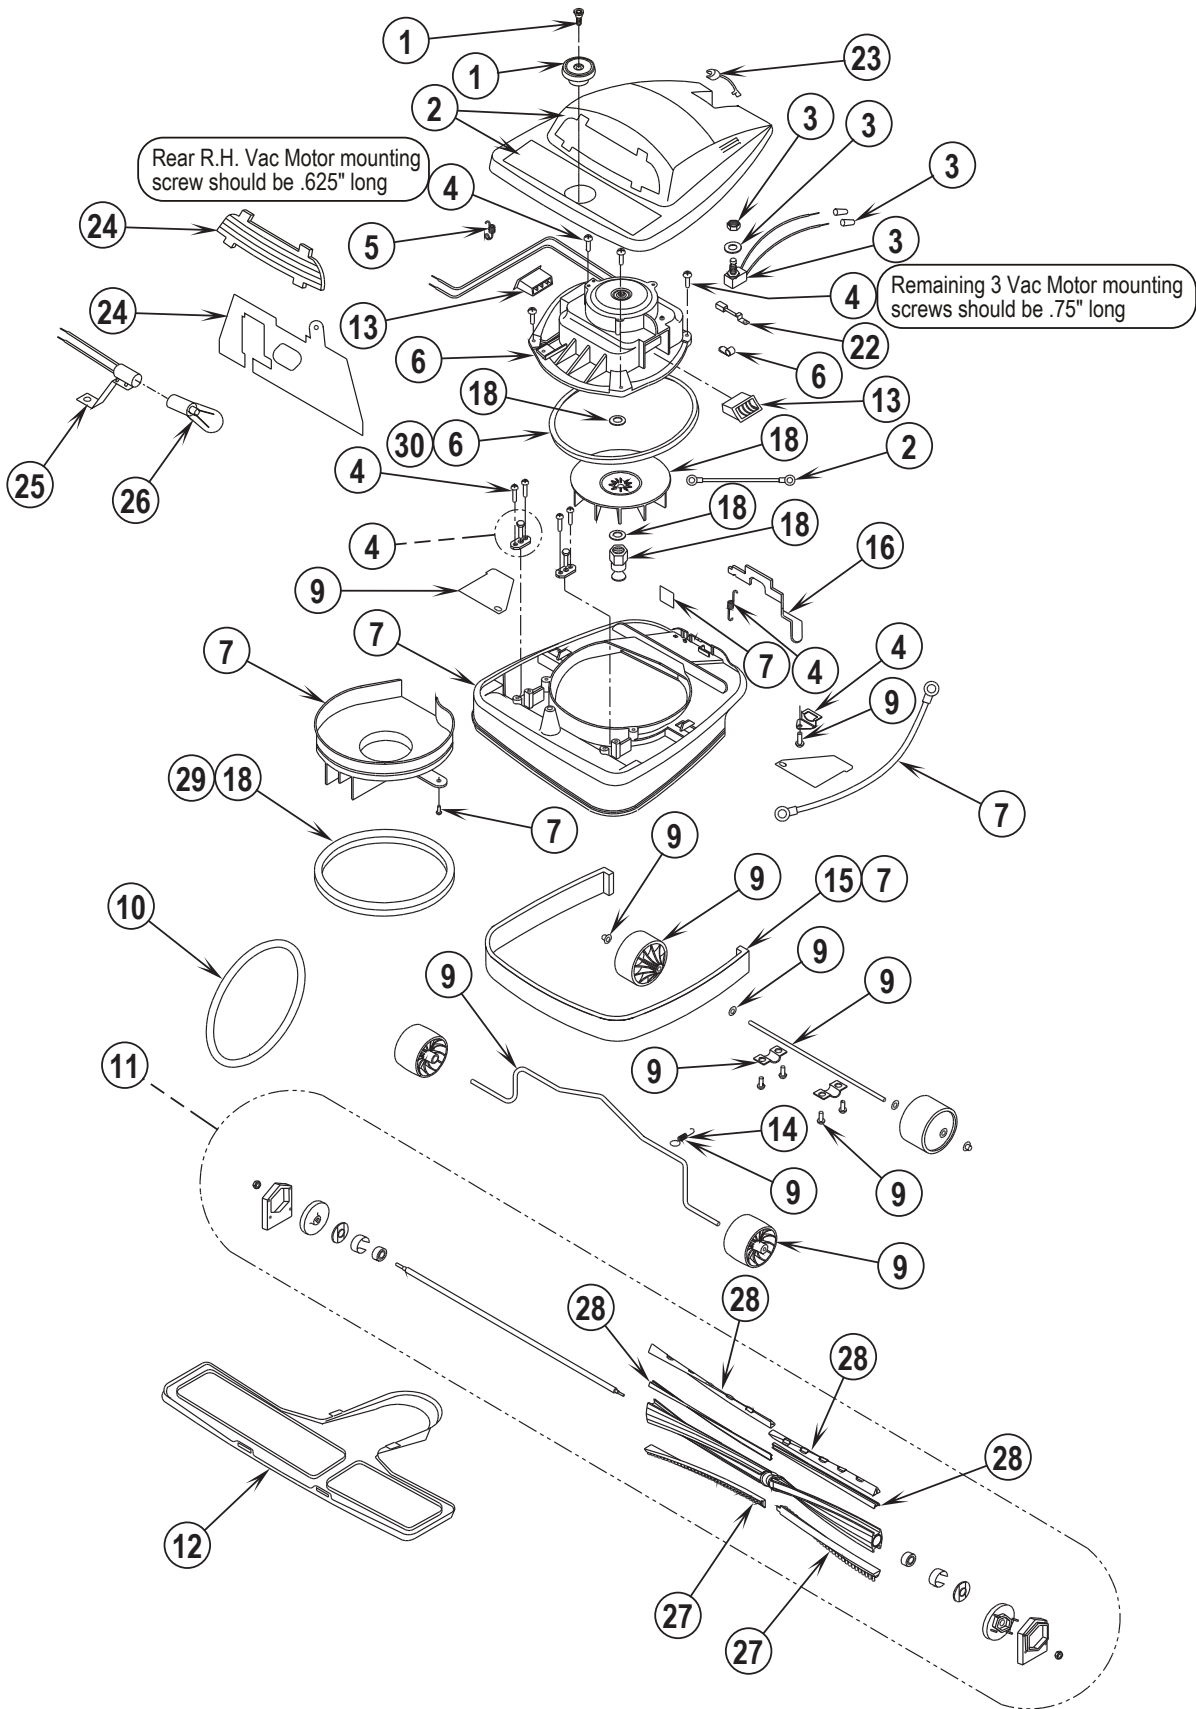

ReliaVac™ 12HP

PARTS LIST

MODELS: 56648071, 03004A

DESCRIPTION	PAGE
Base Assembly.....	2-3
Handle Assembly	4-5
Wiring Diagram	5
Handle Assembly [Optional Dirt Cup].....	6-7

WHEN ORDERING PARTS

- * Use the part numbers from the "Ref. No." columns in this parts list.
- * Specify the model and serial number of the machine.
- * Use the space below to record the model and serial number for future reference.

Model _____ Serial No. _____

04-11

BASE ASSEMBLY

14-5

ReliaVac™ 12HP**3**

Item	Ref. No.	Qty	Description
1	56648400	1	Brush Height Knob Assembly
2	30863A	1	Hood Assembly-Black
3	56648405	1	Switch Assembly
4	56648410	1	Hardware Kit Base
5	56630765	2	Spring, Ext .304d .930l .055wd
6	56648406	1	Motor & Seal Assembly
7	60584A	1	Base Assembly-Black
9	56648422	1	Wheel Assembly
10	56381764	1	Reliavac Superbelt
11	56630492	1	Disturbulator, Assembly
12	56630478	1	Asm, Plate--Bottom
13	56648418	1	Air Duct Assembly
14	56630620	1	Spring, Ext .275d 1.50l .024wd
15	56630508	1	Guard, Furn--Clear Blue, 31.00l
16	56630395	1	Pedal, Foot--Uppt, White
18#	30864A	1	Pulley and Fan Kit-Green
22	56630561	2	Carbon Brush, Mtr
23	56648417	1	Power Cord Assembly (see 1 on page 5 and 3 on page 7)
24	56648426	1	Light/Lens Kit
25	56630680	1	Asm, Headlamp Socket
26	56630722	1	Lamp, Headlight, 115V
27	56648413	1	Brush Strip Kit
28	56648415	1	Beater Bar Kit
29	56630562	1	Gasket-Motor Seal
30	56648178	1	Gasket-Motor Seal
**	56052964	1	Magnet, Permanent
**	56630325	1	Upright Vacuum Accessory Kit

** = Not Included (optional)

= Revised or new since last update

Item	Ref. No.	Qty	Description
1	56648417	1	Power Cord Assembly (see 23 on page 3)
2	56648421	1	Hook Assembly
4	56648424	1	Handle Assembly
5	56648423	1	Bag Assembly
**	30860A	1	Cloth Zipper Bag-Black
**	56637120	A/R	Disposable Paper Bag (pkg of 10)
**	56039515	1	Kit, Dirt Cup Conversion
**	56630249	1	Dirt Cup, Clear Plastic
**	56648404	1	Dirt Cup Bag Kit
**	56648427	1	Dirt Cup Bellows Kit