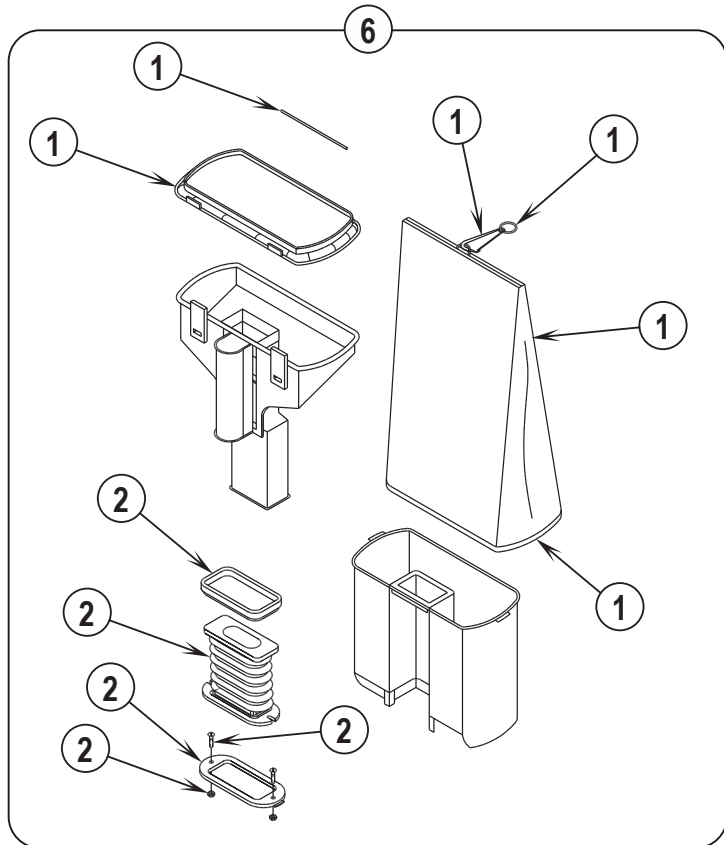

Model _____ Serial No. _____

04-11

BASE ASSEMBLY

14-5

ReliaVac™ 12HP**3**

Item	Ref. No.	Qty	Description
1	56648400	1	Brush Height Knob Assembly
2	30863A	1	Hood Assembly-Black
3	56648405	1	Switch Assembly
4	56648410	1	Hardware Kit Base
5	56630765	2	Spring, Ext .304d .930l .055wd
6	56648406	1	Motor & Seal Assembly
7	60584A	1	Base Assembly-Black
9	56648422	1	Wheel Assembly
10	56381764	1	Reliavac Superbelt
11	56630492	1	Disturbulator, Assembly
12	56630478	1	Asm, Plate--Bottom
13	56648418	1	Air Duct Assembly
14	56630620	1	Spring, Ext .275d 1.50l .024wd
15	56630508	1	Guard, Furn--Clear Blue, 31.00l
16	56630395	1	Pedal, Foot--Uppt, White
18#	30864A	1	Pulley and Fan Kit-Green
22	56630561	2	Carbon Brush, Mtr
23	56648417	1	Power Cord Assembly (see 1 on page 5 and 3 on page 7)
24	56648426	1	Light/Lens Kit
25	56630680	1	Asm, Headlamp Socket
26	56630722	1	Lamp, Headlight, 115V
27	56648413	1	Brush Strip Kit
28	56648415	1	Beater Bar Kit
29	56630562	1	Gasket-Motor Seal
30	56648178	1	Gasket-Motor Seal
**	56052964	1	Magnet, Permanent
**	56630325	1	Upright Vacuum Accessory Kit

** = Not Included (optional)

= Revised or new since last update

Item	Ref. No.	Qty	Description
1	56648417	1	Power Cord Assembly (see 23 on page 3)
2	56648421	1	Hook Assembly
4	56648424	1	Handle Assembly
5	56648423	1	Bag Assembly
**	30860A	1	Cloth Zipper Bag-Black
**	56637120	A/R	Disposable Paper Bag (pkg of 10)
**	56039515	1	Kit, Dirt Cup Conversion
**	56630249	1	Dirt Cup, Clear Plastic
**	56648404	1	Dirt Cup Bag Kit
**	56648427	1	Dirt Cup Bellows Kit

* = Not Shown

** = Not Included (optional)

04-11	HANDLE ASSEMBLY [OPTIONAL DIRT CUP]		
14-2	ReliaVac™ 12HP		7

Item	Ref. No.	Qty	Description
1	56648404	1	Dirt Cup Bag Kit
2	56648427	1	Dirt Cup Bellows Kit
3	56648417	1	Power Cord Assy (see 23 on page 3)
5	56648411	1	Handle Assy
6	56039515	1	Dirt Cup Kit
7	56630353	1	Hook,Cord--Uprt,Dark Gray