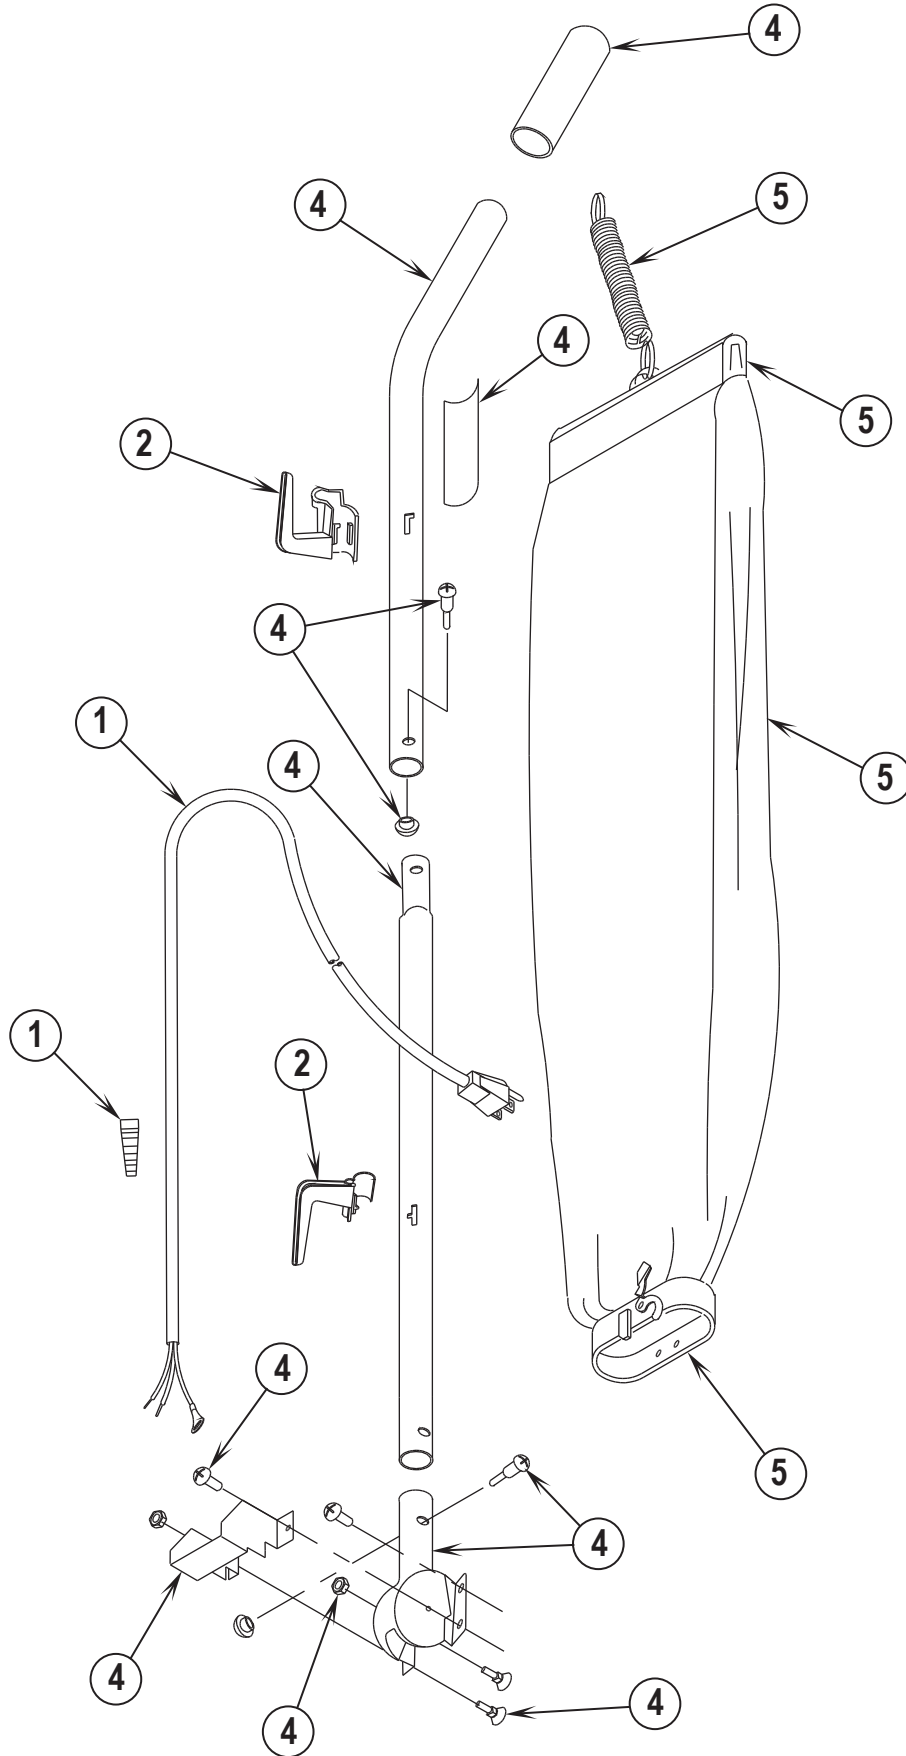

ReliaVac™ 12HP

PARTS LIST

MODELS: 56648071, 03004A

DESCRIPTION	PAGE
Base Assembly.....	2-3
Handle Assembly	4-5
Wiring Diagram	5
Handle Assembly [Optional Dirt Cup].....	6-7

WHEN ORDERING PARTS

- * Use the part numbers from the "Ref. No." columns in this parts list.
- * Specify the model and serial number of the machine.
- * Use the space below to record the model and serial number for future reference.

Model _____ Serial No. _____

04-11

BASE ASSEMBLY

14-5

ReliaVac™ 12HP**3**

Item	Ref. No.	Qty	Description
1	56648400	1	Brush Height Knob Assembly
2	30863A	1	Hood Assembly-Black
3	56648405	1	Switch Assembly
4	56648410	1	Hardware Kit Base
5	56630765	2	Spring, Ext .304d .930l .055wd
6	56648406	1	Motor & Seal Assembly
7	60584A	1	Base Assembly-Black
9	56648422	1	Wheel Assembly
10	56381764	1	Reliavac Superbelt
11	56630492	1	Disturbulator, Assembly
12	56630478	1	Asm, Plate--Bottom
13	56648418	1	Air Duct Assembly
14	56630620	1	Spring, Ext .275d 1.50l .024wd
15	56630508	1	Guard, Furn--Clear Blue, 31.00l
16	56630395	1	Pedal, Foot--Uppt, White
18#	30864A	1	Pulley and Fan Kit-Green
22	56630561	2	Carbon Brush, Mtr
23	56648417	1	Power Cord Assembly (see 1 on page 5 and 3 on page 7)
24	56648426	1	Light/Lens Kit
25	56630680	1	Asm, Headlamp Socket
26	56630722	1	Lamp, Headlight, 115V
27	56648413	1	Brush Strip Kit
28	56648415	1	Beater Bar Kit
29	56630562	1	Gasket-Motor Seal
30	56648178	1	Gasket-Motor Seal
**	56052964	1	Magnet, Permanent
**	56630325	1	Upright Vacuum Accessory Kit

** = Not Included (optional)

= Revised or new since last update

Item	Ref. No.	Qty	Description
1	56648417	1	Power Cord Assembly (see 23 on page 3)
2	56648421	1	Hook Assembly
4	56648424	1	Handle Assembly
5	56648423	1	Bag Assembly
**	30860A	1	Cloth Zipper Bag-Black
**	56637120	A/R	Disposable Paper Bag (pkg of 10)
**	56039515	1	Kit, Dirt Cup Conversion
**	56630249	1	Dirt Cup, Clear Plastic
**	56648404	1	Dirt Cup Bag Kit
**	56648427	1	Dirt Cup Bellows Kit