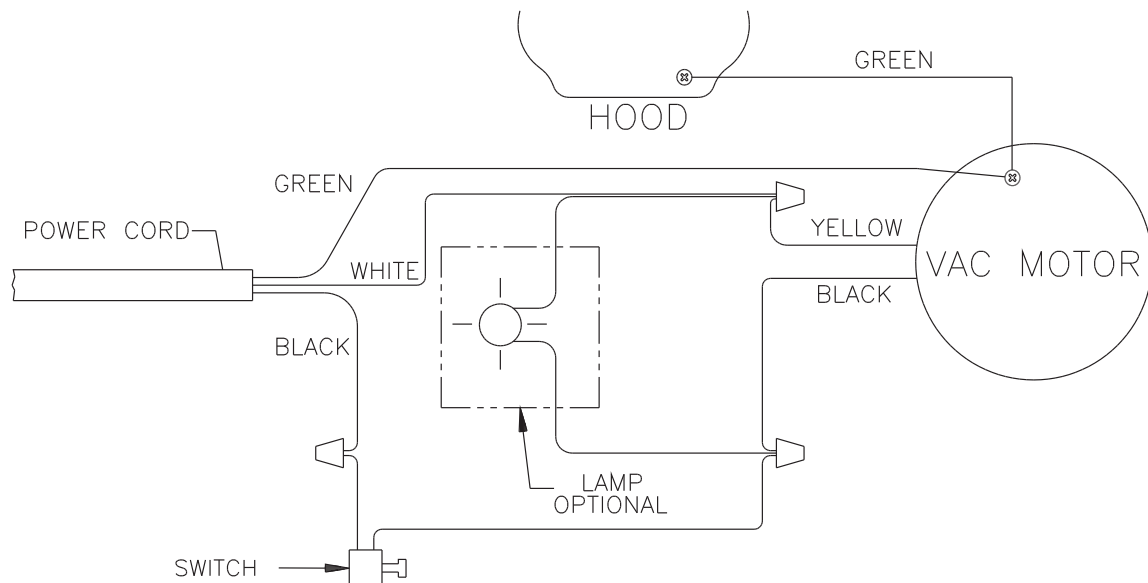

Model _____ Serial No. _____

04-11

BASE ASSEMBLY

14-5

ReliaVac™ 12HP**3**

Item	Ref. No.	Qty	Description
1	56648400	1	Brush Height Knob Assembly
2	30863A	1	Hood Assembly-Black
3	56648405	1	Switch Assembly
4	56648410	1	Hardware Kit Base
5	56630765	2	Spring, Ext .304d .930l .055wd
6	56648406	1	Motor & Seal Assembly
7	60584A	1	Base Assembly-Black
9	56648422	1	Wheel Assembly
10	56381764	1	Reliavac Superbelt
11	56630492	1	Disturbulator, Assembly
12	56630478	1	Asm, Plate--Bottom
13	56648418	1	Air Duct Assembly
14	56630620	1	Spring, Ext .275d 1.50l .024wd
15	56630508	1	Guard, Furn--Clear Blue, 31.00l
16	56630395	1	Pedal, Foot--Uppt, White
18#	30864A	1	Pulley and Fan Kit-Green
22	56630561	2	Carbon Brush, Mtr
23	56648417	1	Power Cord Assembly (see 1 on page 5 and 3 on page 7)
24	56648426	1	Light/Lens Kit
25	56630680	1	Asm, Headlamp Socket
26	56630722	1	Lamp, Headlight, 115V
27	56648413	1	Brush Strip Kit
28	56648415	1	Beater Bar Kit
29	56630562	1	Gasket-Motor Seal
30	56648178	1	Gasket-Motor Seal
**	56052964	1	Magnet, Permanent
**	56630325	1	Upright Vacuum Accessory Kit

** = Not Included (optional)

= Revised or new since last update

Item	Ref. No.	Qty	Description
1	56648417	1	Power Cord Assembly (see 23 on page 3)
2	56648421	1	Hook Assembly
4	56648424	1	Handle Assembly
5	56648423	1	Bag Assembly
**	30860A	1	Cloth Zipper Bag-Black
**	56637120	A/R	Disposable Paper Bag (pkg of 10)
**	56039515	1	Kit, Dirt Cup Conversion
**	56630249	1	Dirt Cup, Clear Plastic
**	56648404	1	Dirt Cup Bag Kit
**	56648427	1	Dirt Cup Bellows Kit

* = Not Shown

** = Not Included (optional)

04-11	HANDLE ASSEMBLY [OPTIONAL DIRT CUP]		
14-2	ReliaVac™ 12HP		7

Item	Ref. No.	Qty	Description
1	56648404	1	Dirt Cup Bag Kit
2	56648427	1	Dirt Cup Bellows Kit
3	56648417	1	Power Cord Assy (see 23 on page 3)
5	56648411	1	Handle Assy
6	56039515	1	Dirt Cup Kit
7	56630353	1	Hook,Cord--Uprt,Dark Gray