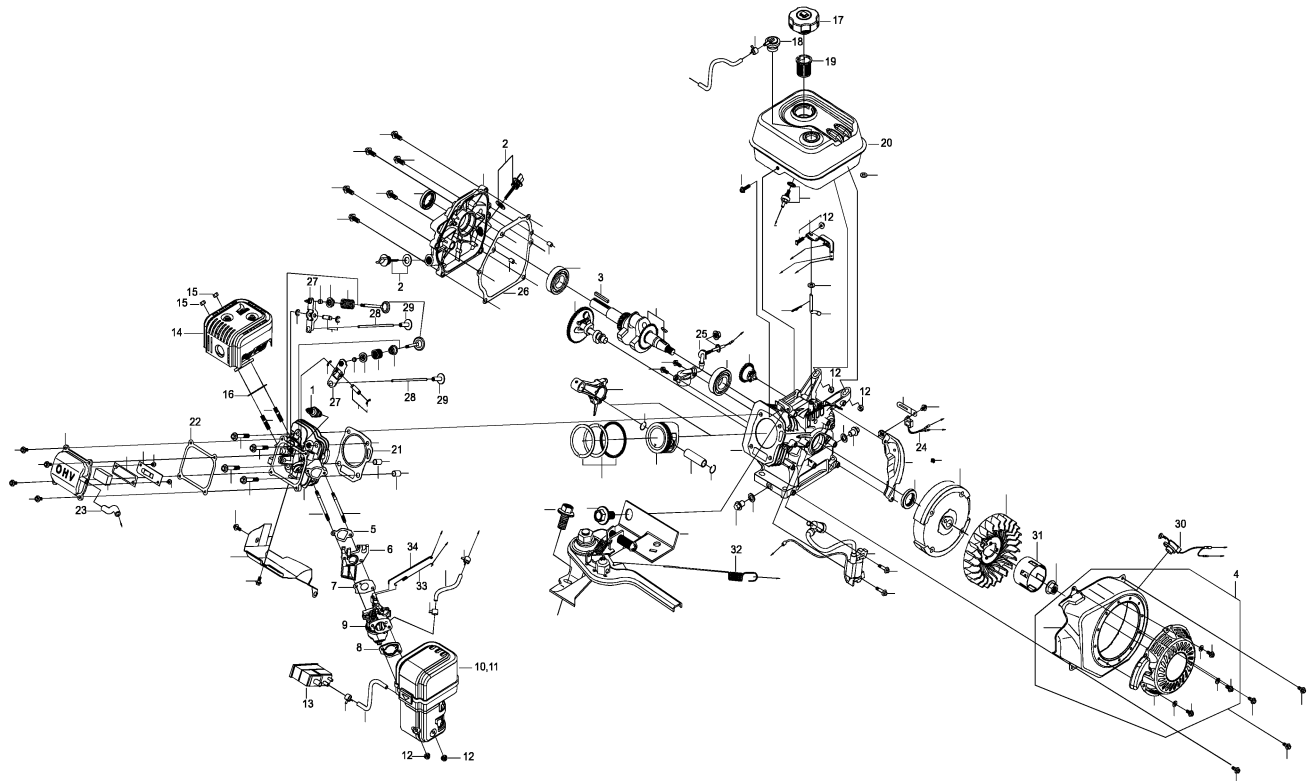

ENGINE BLACK KARCHER G210FA EXPLODED VIEW

ENGINE BLACK KARCHER G210FA PARTS LIST

ITEM	PART NO.	DESCRIPTION	QTY	ITEM	PART NO.	DESCRIPTION	QTY
1	8.765-787.0	Spark Plug Loncin	1	21	8.753-618.0	Gasket, Cylinder, G200FA	1
2	8.751-026.0	Cap, Assembly	2	228.753-619.0	Packing, Head Cover, G200FA	1	
3	9.802-958.0	KEY, 0.185 SQR X 1.75'	1	23	8.753-621.0	Tube, Breather, G200FA	1
4	8.753-623.0	Recoil Starter Comp. G200fa	1	24	8.765-794.0	Oil Protection Sensor Loncin	1
5	8.765-789.0	Insulating Flat Gasket G210	1	25	8.765-795.0	Oil Level Sensor G210	1
6	8.753-626.0	Insulator, Carburetor, G200FA	1	26	8.753-622.0	Packing, Case Cover, G200FA	1
7	8.765-790.0	Carburetor gasket G210	1	27	8.765-796.0	Rocker Valves G210	2
8	8.753-627.0	Spacer Comp., Air Cleaner, G200FA	1	28	8.765-797.0	Pusher Rod Arm G210	2
9	8.753-625.0	Carburetor, G200FA	1	29	8.765-798.0	Lifter Valve G210	2
10	8.753-638.0	Air Cleaner Assy, G200FA	1	30	8.753-624.0	Switch Assy., Engine Stop, G200FA	1
11	8.753-639.0	Element Assy, Air Cleaner, G200FA	1	31	8.753-630.0	Pulley, Starter, G200FA	1
12	8.765-778.0	Flanged Hexagon Nut	2	32	8.765-799.0	Governor Spring G210	1
13	8.753-651.0	Carbon Cannister Assy, G200FA	1	33	8.765-800.0	Throttle Return Spring G210	1
14	8.753-640.0	Muffler Assy, G200FA	1	34	8.765-801.0	Throttle Screw G210	1
15	8.765-792.0	Exhaust Muffler Nut	2				
16	8.753-641.0	Gasket, Muffler, G200FA	1				
17	8.753-642.0	Cap Comp., Fuel Filler, G200FA1					
18	8.753-643.0	Gas Valve, Fuel Tank, G200FA	1				
19	8.765-793.0	Tank Filter Loncin	1				
20	8.753-648.0	Tank Comp., Fuel, G200FA	1