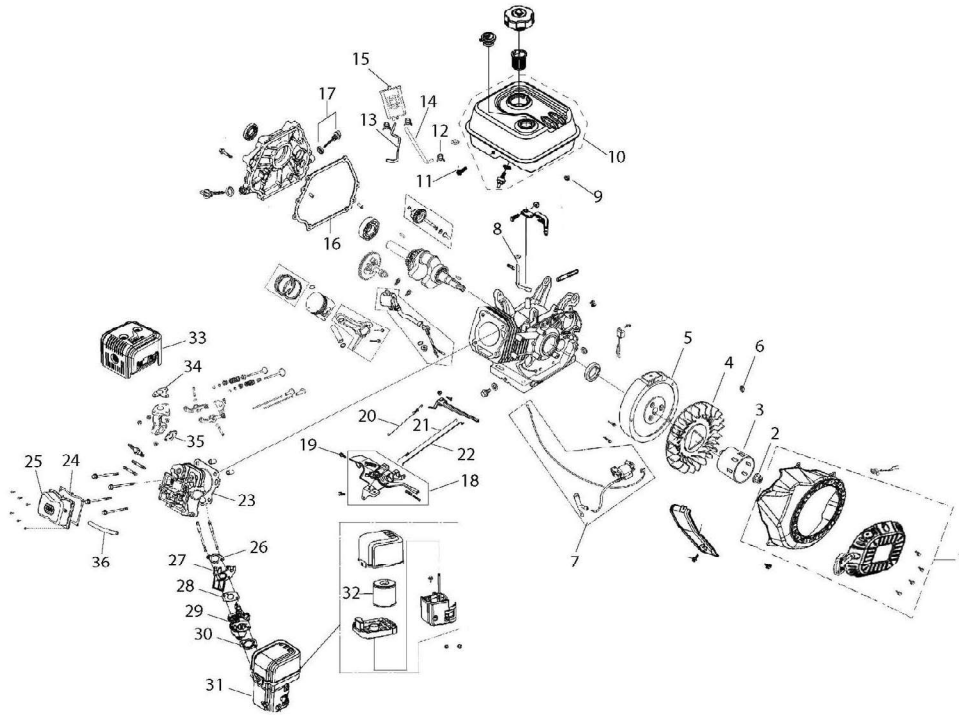

ENGINE BLACK KARCHER G300FA EXPLODED VIEW

ENGINE BLACK KARCHER G300FA PARTS LIST

ITEM	PART NO.	DESCRIPTION	QTY	ITEM	PART NO.	DESCRIPTION	QTY
1	8.754-412.0	Recoil Starter Comp.	1	26	8.754-395.0	Packing, Carburetor	1
2	8.754-418.0	Nut Special, 16mm	1	27	8.754-397.0	Insulator, Carburetor	1
3	8.754-413.0	Pully, Starter	1	28	8.754-394.0	Packing, Carburetor	1
4	8.754-392.0	Cooling Fan	1	29	8.754-393.0	Carburetor	1
5	8.754-414.0	Flywheel Comp	1	30	8.754-396.0	Packing, Air Cleaner	1
6	8.754-421.0	Grommet, Cord	1	31	8.754-404.0	Air Cleaner Assy	1
7	8.754-415.0	Coil Assy., Ignition	1	32	8.754-405.0	Element Assy. , Air Cleaner	1
8	8.754-402.0	Arm, Governor	1	33	8.754-406.0	Muffler Assy.	1
9	8.754-417.0	Nut Flange	1	34	8.754-408.0	Gasket, EX. Pipe	1
10	8.754-398.0	Tank Comp., Fuel	1	35	8.754-407.0	Gasket, Muffler	1
11	8.754-416.0	Bolt, Flange, 8x25	1	36	8.754-420.0	Tube, Beather	1
12	8.754-422.0	Loop, Tube	1				
13	8.754-410.0	Fuel Line, Carb Canister	1				
14	8.754-411.0	Fuel Line, Carb Canister	1				
15	8.754-409.0	Carbon Canister Assy	1				
16	8.754-388.0	Gasket, Crankcase Cover	1				
17	8.754-387.0	Cap Assy	1				
18	8.754-403.0	Control Assy	1				
19	8.754-419.0	Nut, Flange M6	1				
20	8.754-400.0	Spring, Cable Return	1				
21	8.754-401.0	Spring, Throttle Return	1				
22	8.754-399.0	Rod, Governor	1				
23	8.754-389.0	Gasket, Cylinder	1				
24	8.754-391.0	Packing, Head Cover	1				
25	8.754-390.0	Cover Comp. Head	1