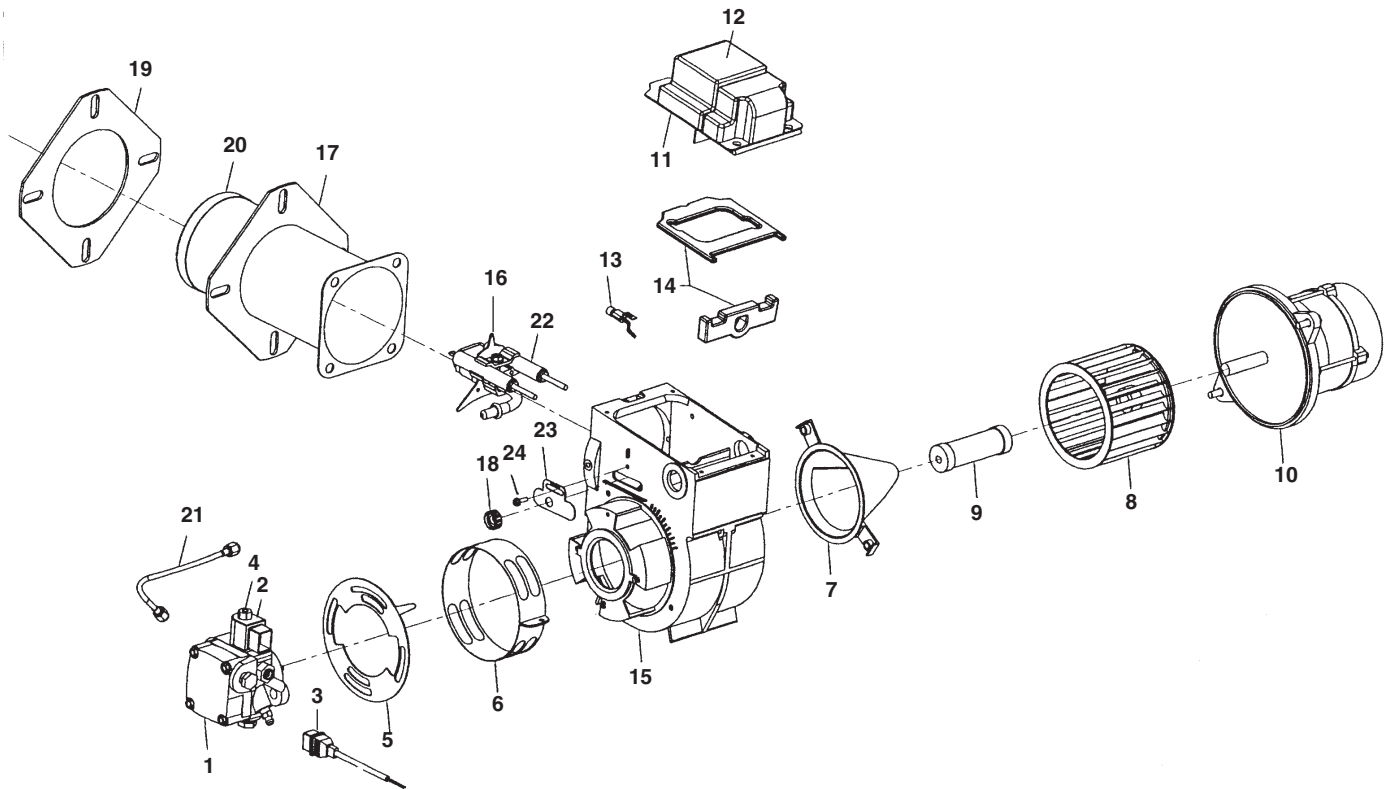

KÄRCHER

Beckett Burner Assembly

MODEL #9.802-559.0, 9.802-560.0 ADC, 12VDC

ITEM	PART NO.	DESCRIPTION	QTY
1	9.802-562.0	Fuel Pump w/12V Solenoid	1
	9.802-666.0	Strainer Kit w/Gasket	1
2	9.802-639.0	Solenoid Coil, 12V	1
3	9.802-643.0	Cordset	1
4	9.802-646.0	Fuel Solenoid Stem	1
5	9.802-654.0	Air Shutter	1
6	9.804-061.0	Air Band	1
7	9.802-650.0	Air Guide	1
8	9.802-636.0	Blower Wheel	1
9	9.802-637.0	Fan Coupling	1
10	9.802-638.0	Motor, 12V	1
11	9.802-663.0	Ignitor Complete w/Cad Cell, 12V	1
12	9.802-687.0	Ignitor Only, 12V	1
13	9.802-676.0	Cad Cell	1
	9.802-664.0	Ignition Control Board, 12V	1
14	9.802-662.0	Gasket Kit, Ignitor	1
15	9.802-671.0	Burner Housing	1

ITEM	PART NO.	DESCRIPTION	QTY
16	9.802-693.0	Gun Assy Complete	
	(9.802-559.0)		1
	9.802-692.0	Gun Assy Complete	
	(9.802-560.0)		1
17	9.804-062.0	Welded Insertion OR Flange	
	(9.802-559.0)		1
	9.804-063.0	Welded Insertion OR Flange	
	(9.802-560.0)		1
18	9.802-657.0	Spline Nut	1
19	9.802-653.0	Burner Gasket	2
20	9.802-634.0	Air Cone, F22	1
21	9.802-667.0	Connector Tube Assy, 8"	1
22	9.802-668.0	Electrode Kit (9.802-559.0)	1
	9.802-670.0	Electrode Kit (9.802-560.0)	1
23	*	Escutcheon Plate	1
24	*	Escutcheon Plate Screw	1