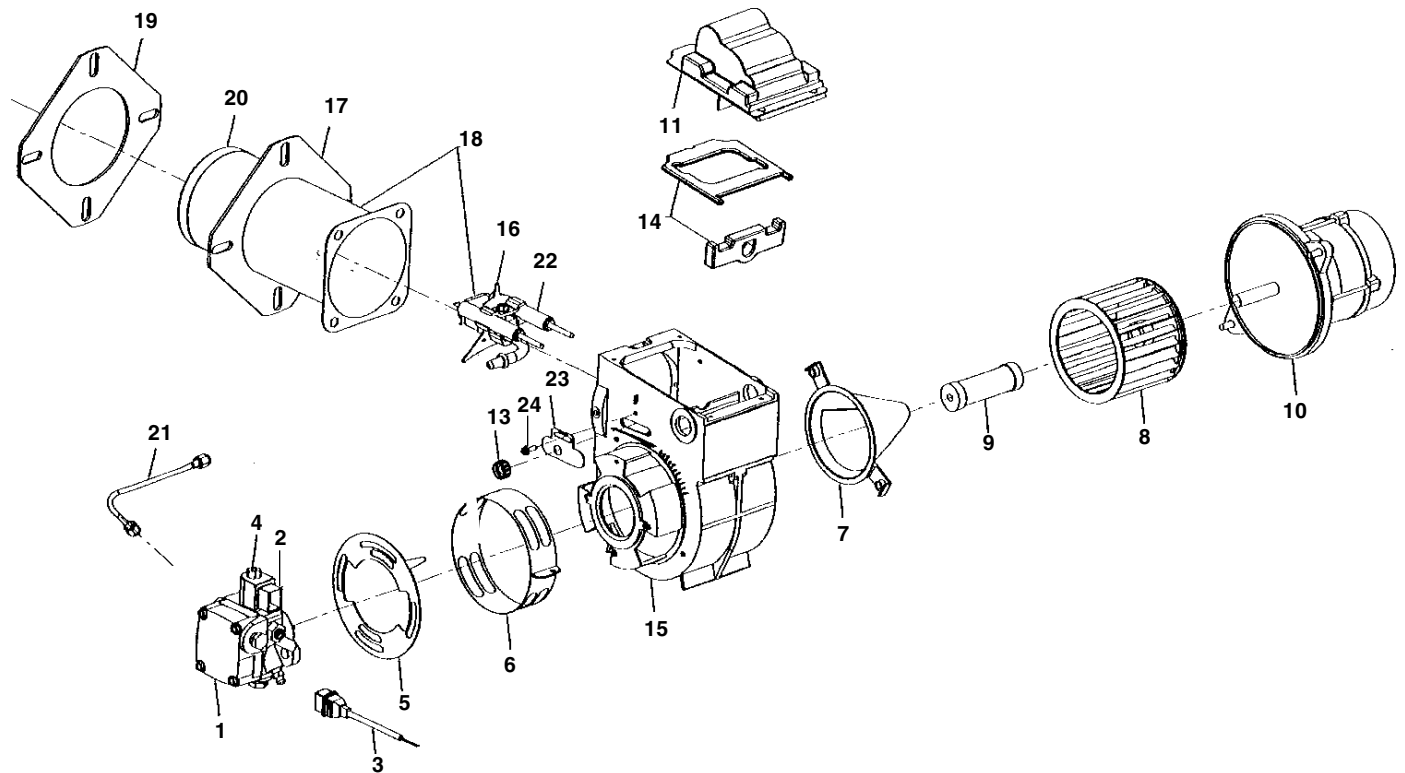

Beckett Burner Assembly

Model #9.802-558.0, 9.802-557.0 AFG 120V

Model #9.802-561.0 AFG 230V

ITEM	PART NO.	DESCRIPTION	QTY
1	9.802-645.0	Fuel Pump w/120V Solenoid	1
	9.802-666.0	Strainer Kit w/Gasket	1
2	9.802-640.0	Solenoid Coil, 120V	1
3	9.802-643.0	Cordset	1
4	9.802-646.0	Fuel Solenoid Stem	1
5	9.802-654.0	Air Shutter	1
6	9.802-662.0	Air Band	1
7	9.802-650.0	Air Guide	1
8	9.802-649.0	Blower Wheel	1
9	9.802-648.0	Fan Coupling	1
10	9.802-642.0	Motor, 120V	1
	9.802-635.0	Motor, 230V	1
11	9.802-647.0	Ignitor Assy Complete, 120V	1
	9.802-661.0	Transformer, 230V	1
12	9.802-665.0	Ignitor Only, 120V	1
13	9.802-657.0	Spline Nut	1

ITEM	PART NO.	DESCRIPTION	QTY
14	9.802-662.0	Gasket Kit, Ignitor	1
15	9.802-671.0	Burner Housing	1
16	*	Gun Assy Complete	1
	9.802-692.0	Gun Assy Complete (9.802-558.0)	1
17	9.802-660.0	Welded Insertion OR Flange	1
18	9.802-691.0	Air Tube Combination	1
19	9.802-653.0	Burner Gasket	2
20	9.802-655.0	Air Cone, F6 (9.802-558.0)	1
	9.802-634.0	Air Cone, F22 (9.802-557.0, 9.802-561.0)	1
21	9.802-667.0	Connector Tube Assy, 8"	1
22	9.802-670.0	Electrode Kit	1
23	*	Escutcheon Plate	1
24	*	Escutcheon Plate Screw	1