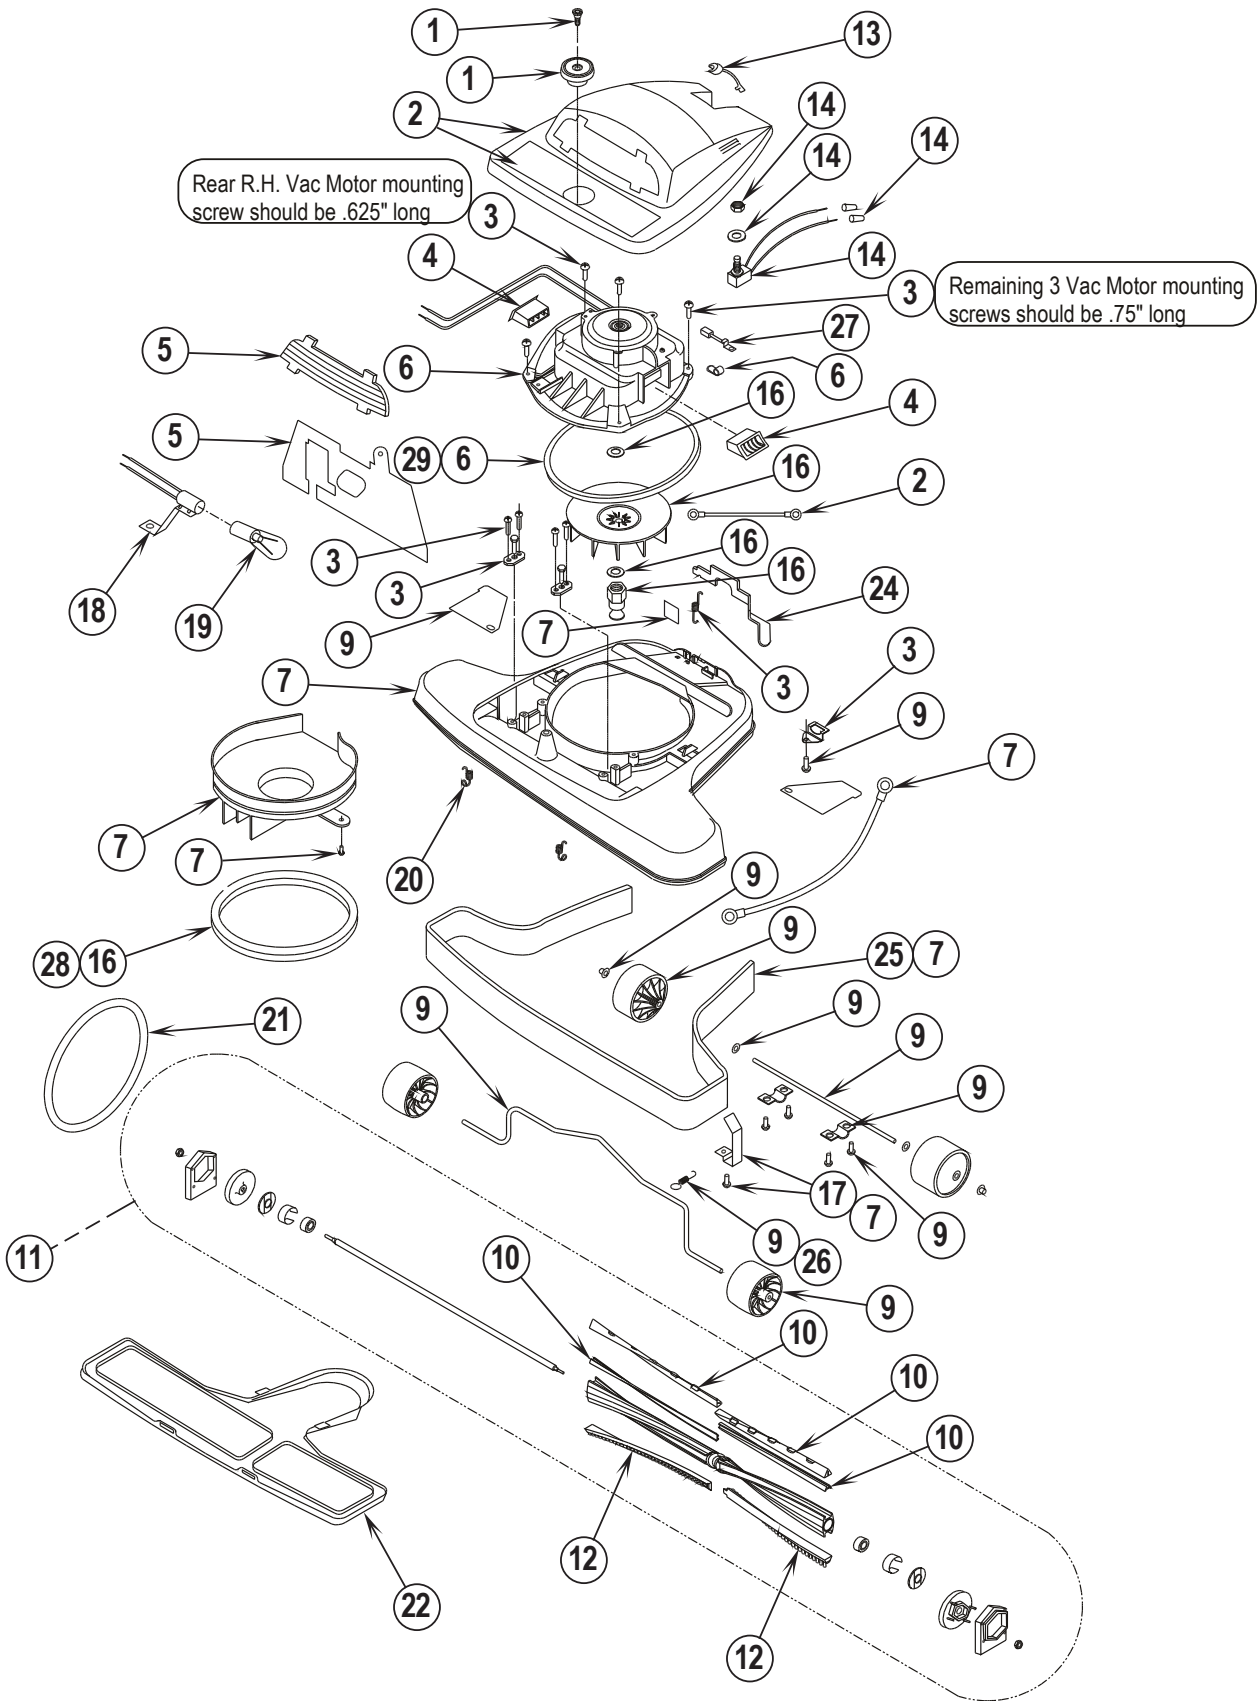

ReliaVac™ 16HP

PARTS LIST

MODELS: 56648072, 03005A

DESCRIPTION	PAGE
Base Assembly	2-3
Handle Assembly	4-5
Wiring Diagram	5
Handle Assembly [Optional Dirt Cup]	6-7

WHEN ORDERING PARTS

- * Use the part numbers from the "Ref. No." columns in this parts list.
- * Specify the model and serial number of the machine.
- * Use the space below to record the model and serial number for future reference.

Model _____ Serial No. _____

04-11

BASE ASSEMBLY

14-5

ReliaVac™ 16HP**3**

Item	Ref. No.	Qty	Description
1	56648400	1	Brush Height Knob Assy
2	30863A	1	Hood Assy-Black
3	56648410	1	Hardware Kit, Base
4	56648418	1	Air Duct Assy
5	56648426	1	Light / Lens Kit
6	56648406	1	Motor & Seal Assy
7	60586A	1	Base Assy-Black
9	56648422	1	Wheel Assy
10	56648416	1	Beater Bar Kit
11	56630493	1	Disturbulator Assy
12	56648414	1	Brush Strip Kit
13	56648417	1	Power Cord Assy (see 1 on page 5 and 3 on page 7)
14	56648405	1	Switch Assy
16#	30864A	1	Pulley And Fan Kit-Green
17	56648428	1	Furniture Guard Clip Kit
18	56630680	1	Asm,Headlamp Socket
19	56630722	1	Lamp--Headlight, 115v
20	56630765	2	Spring,Ext .304d .930l .055wd
21	56381764	1	Reliavac Superbelt
22	56630451	1	Asm,Plate--Bottom
24	56630395	1	Pedal, Foot--Uppt, White
25	56630507	1	Guard, Furn--Clear Blue, 37.00l
26	56630620	1	Spring, Ext .275d 1.50l .024wd
27	56630561	2	Carbon Brush, Motor
28	56630562	1	Gasket-Motor Seal
29	56648178	1	Gasket-Motor Seal
**	56643426	1	Magnet, Permanent

** = Not Included (optional)

= Revised or new since last update

Item	Ref. No.	Qty	Description
1	56648417	1	Power Cord Assembly (see 13 on page 3)
2	56648421	1	Hook Assembly
4	56648424	1	Handle Assembly
5	56648423	1	Bag Assembly
**	30860A	1	Cloth Zipper Bag Reliavac-Blk
**	56637120	A/R	Disposable Paper Bag (pkg of 10)
**	56039515	1	Kit, Dirt Cup Conversion
**	56630249	1	Dirt Cup, Clear Plastic
**	56648404	1	Dirt Cup Bag Kit
**	56648427	1	Dirt Cup Bellows Kit