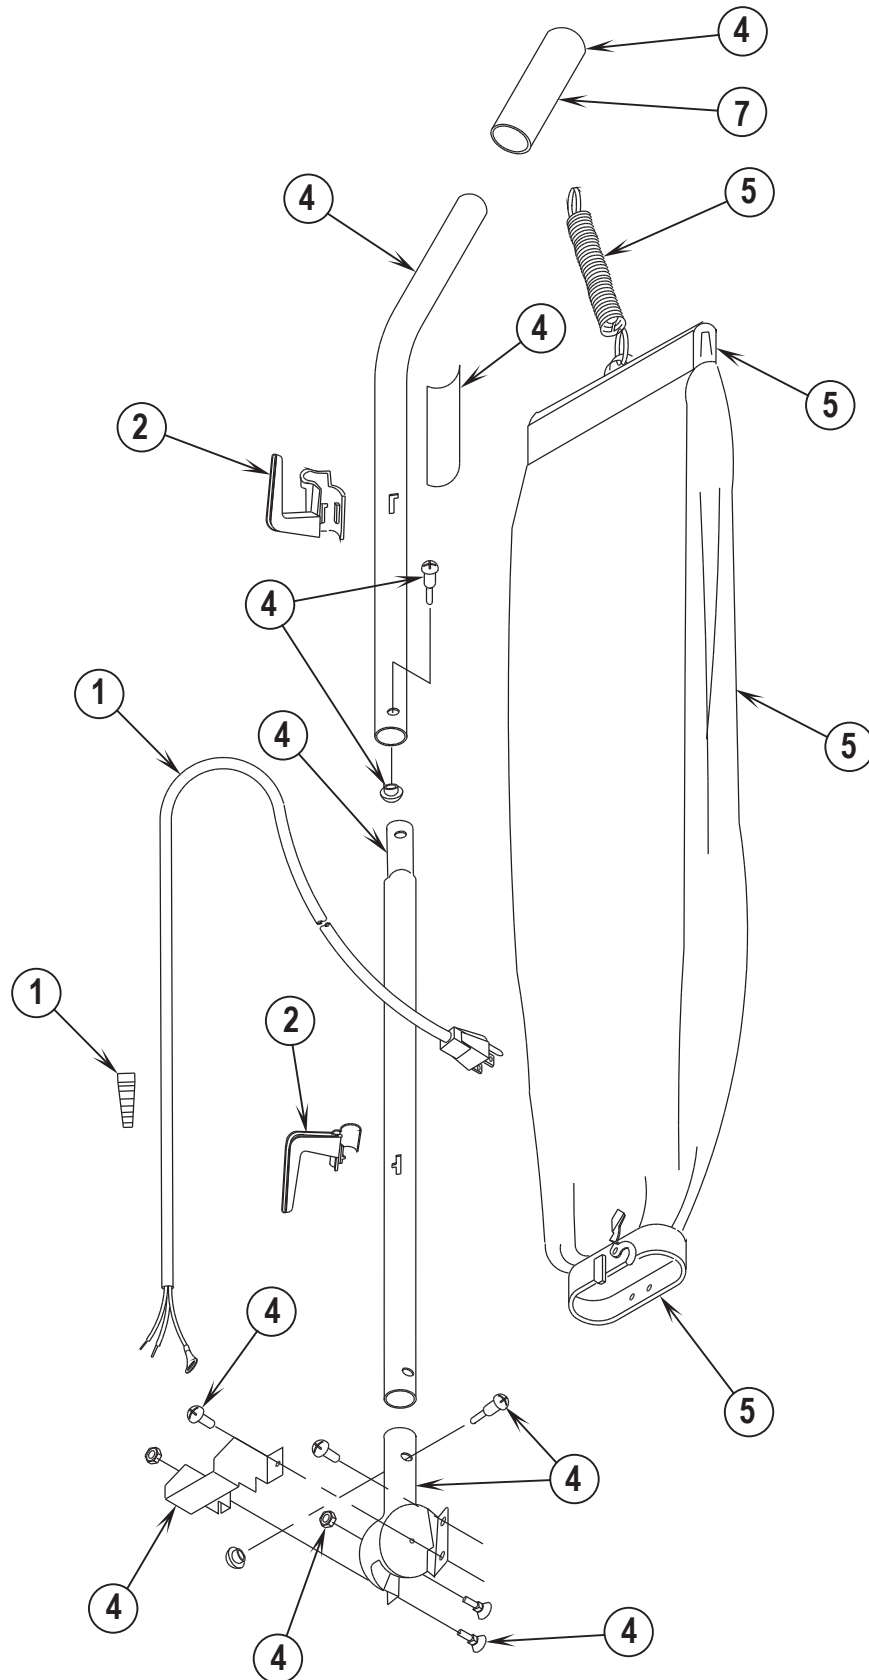

ReliaVac™ 16HP

PARTS LIST

MODELS: 56648072, 03005A

DESCRIPTION	PAGE
Base Assembly	2-3
Handle Assembly	4-5
Wiring Diagram	5
Handle Assembly [Optional Dirt Cup]	6-7

WHEN ORDERING PARTS

- * Use the part numbers from the "Ref. No." columns in this parts list.
- * Specify the model and serial number of the machine.
- * Use the space below to record the model and serial number for future reference.

Model _____ Serial No. _____

04-11

BASE ASSEMBLY

14-5

ReliaVac™ 16HP**3**

Item	Ref. No.	Qty	Description
1	56648400	1	Brush Height Knob Assy
2	30863A	1	Hood Assy-Black
3	56648410	1	Hardware Kit, Base
4	56648418	1	Air Duct Assy
5	56648426	1	Light / Lens Kit
6	56648406	1	Motor & Seal Assy
7	60586A	1	Base Assy-Black
9	56648422	1	Wheel Assy
10	56648416	1	Beater Bar Kit
11	56630493	1	Disturbulator Assy
12	56648414	1	Brush Strip Kit
13	56648417	1	Power Cord Assy (see 1 on page 5 and 3 on page 7)
14	56648405	1	Switch Assy
16#	30864A	1	Pulley And Fan Kit-Green
17	56648428	1	Furniture Guard Clip Kit
18	56630680	1	Asm,Headlamp Socket
19	56630722	1	Lamp--Headlight, 115v
20	56630765	2	Spring,Ext .304d .930l .055wd
21	56381764	1	Reliavac Superbelt
22	56630451	1	Asm,Plate--Bottom
24	56630395	1	Pedal, Foot--Uppt, White
25	56630507	1	Guard, Furn--Clear Blue, 37.00l
26	56630620	1	Spring, Ext .275d 1.50l .024wd
27	56630561	2	Carbon Brush, Motor
28	56630562	1	Gasket-Motor Seal
29	56648178	1	Gasket-Motor Seal
**	56643426	1	Magnet, Permanent

** = Not Included (optional)

= Revised or new since last update

Item	Ref. No.	Qty	Description
1	56648417	1	Power Cord Assembly (see 13 on page 3)
2	56648421	1	Hook Assembly
4	56648424	1	Handle Assembly
5	56648423	1	Bag Assembly
**	30860A	1	Cloth Zipper Bag Reliavac-Blk
**	56637120	A/R	Disposable Paper Bag (pkg of 10)
**	56039515	1	Kit, Dirt Cup Conversion
**	56630249	1	Dirt Cup, Clear Plastic
**	56648404	1	Dirt Cup Bag Kit
**	56648427	1	Dirt Cup Bellows Kit