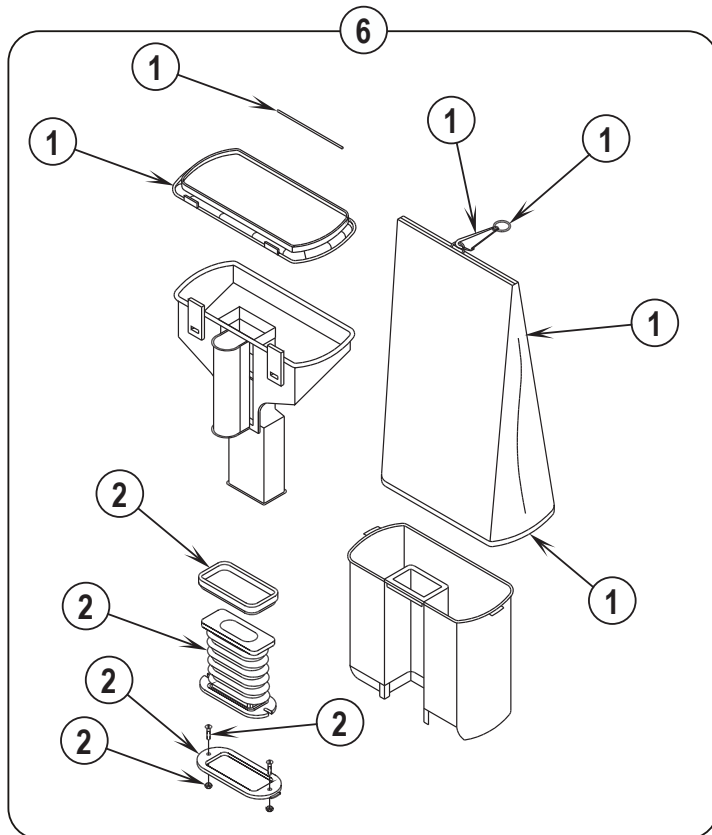

Model _____ Serial No. _____

04-11

BASE ASSEMBLY

14-5

ReliaVac™ 16HP**3**

Item	Ref. No.	Qty	Description
1	56648400	1	Brush Height Knob Assy
2	30863A	1	Hood Assy-Black
3	56648410	1	Hardware Kit, Base
4	56648418	1	Air Duct Assy
5	56648426	1	Light / Lens Kit
6	56648406	1	Motor & Seal Assy
7	60586A	1	Base Assy-Black
9	56648422	1	Wheel Assy
10	56648416	1	Beater Bar Kit
11	56630493	1	Disturbulator Assy
12	56648414	1	Brush Strip Kit
13	56648417	1	Power Cord Assy (see 1 on page 5 and 3 on page 7)
14	56648405	1	Switch Assy
16#	30864A	1	Pulley And Fan Kit-Green
17	56648428	1	Furniture Guard Clip Kit
18	56630680	1	Asm,Headlamp Socket
19	56630722	1	Lamp--Headlight, 115v
20	56630765	2	Spring,Ext .304d .930l .055wd
21	56381764	1	Reliavac Superbelt
22	56630451	1	Asm,Plate--Bottom
24	56630395	1	Pedal, Foot--Uppt, White
25	56630507	1	Guard, Furn--Clear Blue, 37.00l
26	56630620	1	Spring, Ext .275d 1.50l .024wd
27	56630561	2	Carbon Brush, Motor
28	56630562	1	Gasket-Motor Seal
29	56648178	1	Gasket-Motor Seal
**	56643426	1	Magnet, Permanent

** = Not Included (optional)

= Revised or new since last update

Item	Ref. No.	Qty	Description
1	56648417	1	Power Cord Assembly (see 13 on page 3)
2	56648421	1	Hook Assembly
4	56648424	1	Handle Assembly
5	56648423	1	Bag Assembly
**	30860A	1	Cloth Zipper Bag Reliavac-Blk
**	56637120	A/R	Disposable Paper Bag (pkg of 10)
**	56039515	1	Kit, Dirt Cup Conversion
**	56630249	1	Dirt Cup, Clear Plastic
**	56648404	1	Dirt Cup Bag Kit
**	56648427	1	Dirt Cup Bellows Kit

** = Not Included (optional)

04-11

HANDLE ASSEMBLY [OPTIONAL DIRT CUP]

14-2

ReliaVac™ 16HP

7

Item	Ref. No.	Qty	Description
1	56648404	1	Dirt Cup Bag Kit
2	56648427	1	Dirt Cup Bellows Kit
3	56648417	1	Power Cord Assy (see 13 on page 3)
5	56648411	1	Handle Assy
6	56039515	1	Dirt Cup Kit
7	56630353	1	Hook,Cord--Uprt,Dark Gray