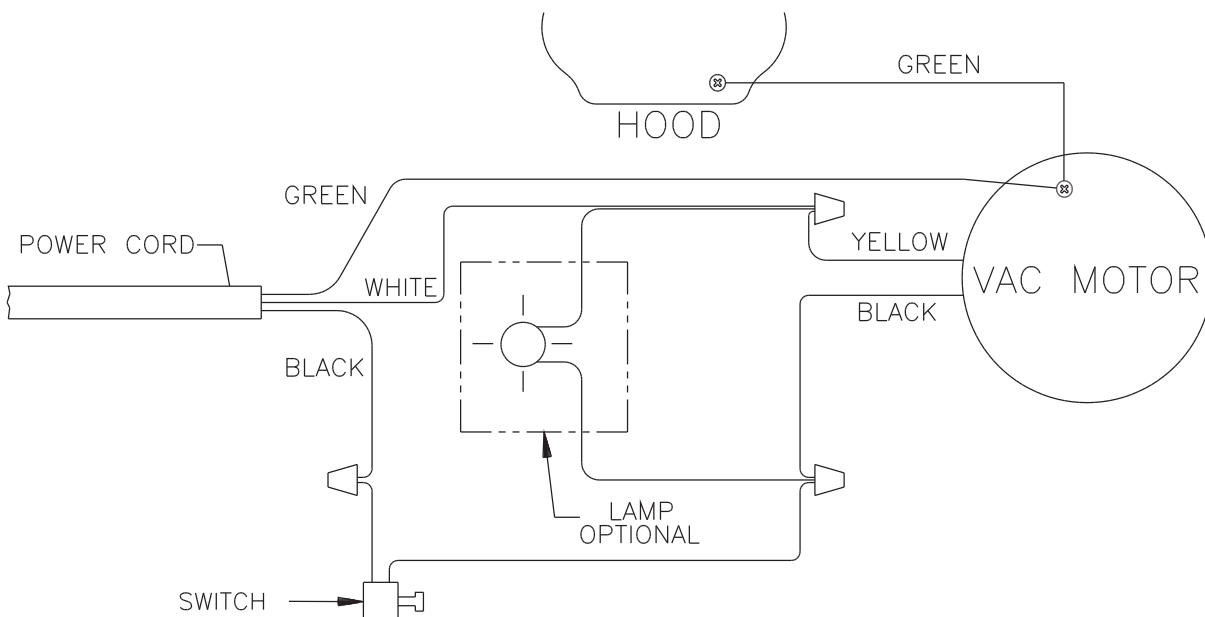

Item	Ref. No.	Qty	Description
1	56648417	1	Power Cord Assembly (see 13 on page 3)
2	56648421	1	Hook Assembly
4	56648424	1	Handle Assembly
5	56648423	1	Bag Assembly
**	30860A	1	Cloth Zipper Bag Reliavac-Blk
**	56637120	A/R	Disposable Paper Bag (pkg of 10)
**	56039515	1	Kit, Dirt Cup Conversion
**	56630249	1	Dirt Cup, Clear Plastic
**	56648404	1	Dirt Cup Bag Kit
**	56648427	1	Dirt Cup Bellows Kit

** = Not Included (optional)