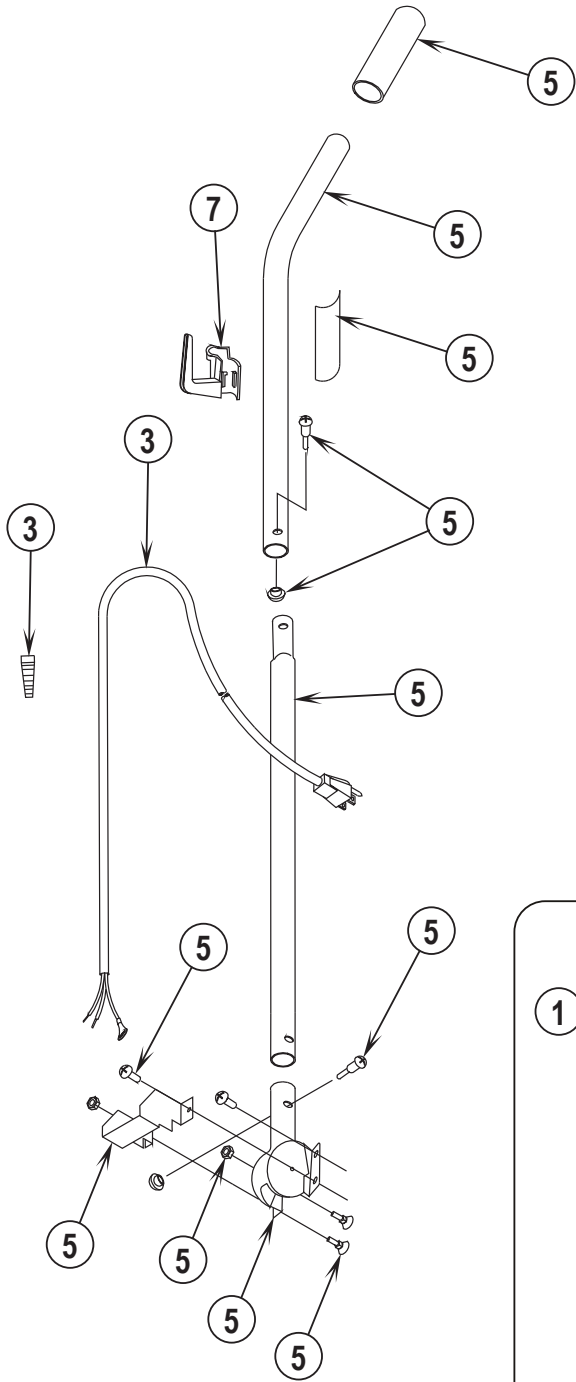

04-11

HANDLE ASSEMBLY [OPTIONAL DIRT CUP]

14-2

ReliaVac™ 16HP

7

Item	Ref. No.	Qty	Description
1	56648404	1	Dirt Cup Bag Kit
2	56648427	1	Dirt Cup Bellows Kit
3	56648417	1	Power Cord Assy (see 13 on page 3)
5	56648411	1	Handle Assy
6	56039515	1	Dirt Cup Kit
7	56630353	1	Hook,Cord--Uprt,Dark Gray