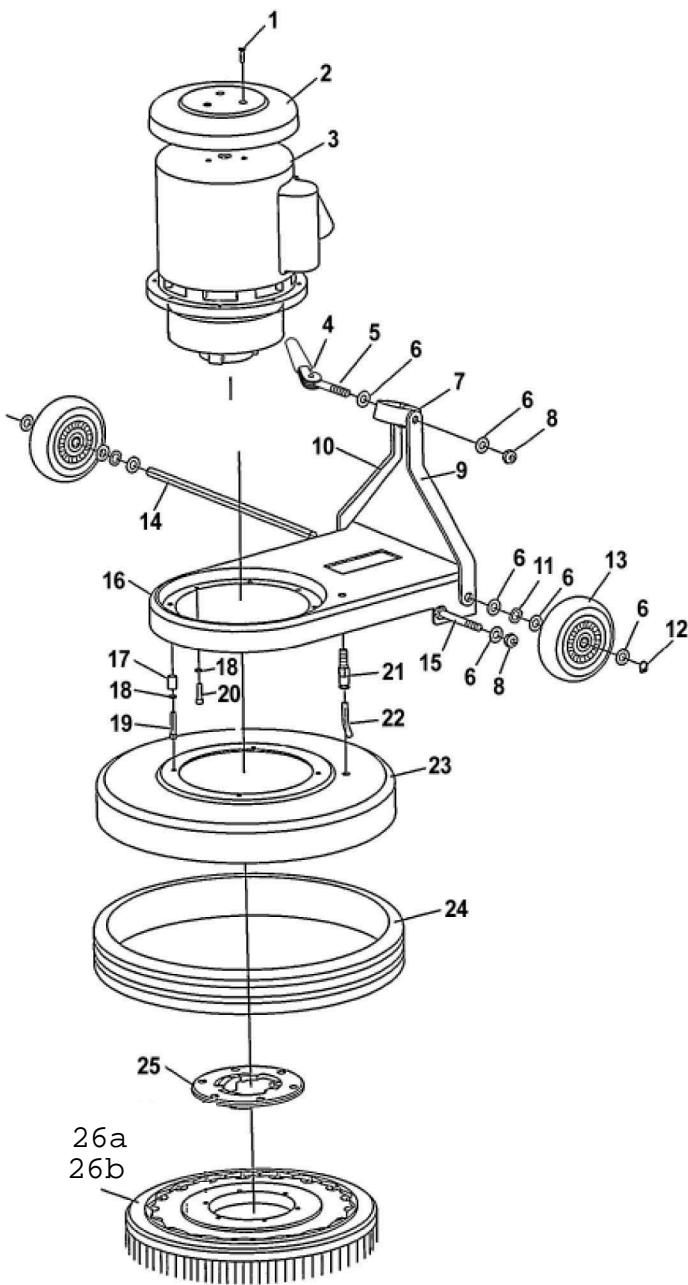

REPLACEMENT PARTS LIST

Save for future reference

Floor Machines

Models GB17F, GB20F

HANDLE ASSEMBLY

Ref.	Part No.	Description	Qty
1	B001305	Switch Box Decal	1
2	B001306	Cover Switch Box	1
3	B001307	Instructional Decal	1
4	B001308	Pin	1
5	B001309	Spring	1
6	B001310	Safety Latch	1
7	B001311	Safety Latch Support	1
8	B001312	Screw	1
9			1
10	B001314	Handle Tube	1
11	B001315	Handle Grip	2
12	B001316	Trigger	1
13	B001317	Insulator	1
14	B001318	Screw	2
15	B001319	Micro Switch	1
16	B001320	Insulator	1
17	B001321	Washer	1
18	B001322	Hex Nut	1
19	B001323	Round Screw	2
20	B001324	Washer	1
21	B001325	Round Screw	1
22	B001326	Spring	1
23	B001327	Wire	1
24	B001328	Socket Cover	1
25	B001329	Socket	1
26	B001330	Insulator	1
27	B001331	Screw	1
28	B001332	Gasket	1
29	B001333	Caution Decal	1
30	B001334	Cord Grommet	1
31	B001335	Pigtail	1
32	B001336	Cord Set 50'	1
33	B001337	Hex Cap Screws	1
35	B001339	Cord Hook Brace	1
36	B001340	Cord Hook	1
37	B001341	Pipe handle	1
38	B001342	Cord Set Short	1
39	B001343	Cord Connector	1
40	B001344	Cord Support	1
41	B001345	Handle Boot	1

CHASSIS ASSEMBLY

Ref.	Part No.	Description	Qty
1	B001346	Screw	1
2	B001347	Canopy Spacer	1
3	B001348	Motor	1
4	B001349	Locking Cam Grip	1
5	B001350	Locking Cam	1
6	B001351	Washer	9
7	B001352	Handle Clamp	1
8	B001353	Nut	1
9	B001354	Handle Support (left)	1
10	B001355	Handle Support (right)	1
11	B001356	Washer	2
12	B001357	Axle Nut	2
13	B001358	Wheel	2
14	B001359	Wheel Axle	1
15	B001360	Bolt	1
16a	B001361	17" Frame	1
16b	B001362	20" Frame	1
17	B001363	Frame Interlock	1
18	B001364	Spring Gasket	1
19	B001365	Socket head Screws	1
20	B001366	Bolt	1
21	B001367	Hose Connector	1
22	B001368	Hose	1
23a	B001369	17" Chassis	1
23b	B001370	20" Chassis	1
24a	B001371	17" Bumper	1
24b	B001372	20" Bumper	1
25	B700016	Clutch Plate	1