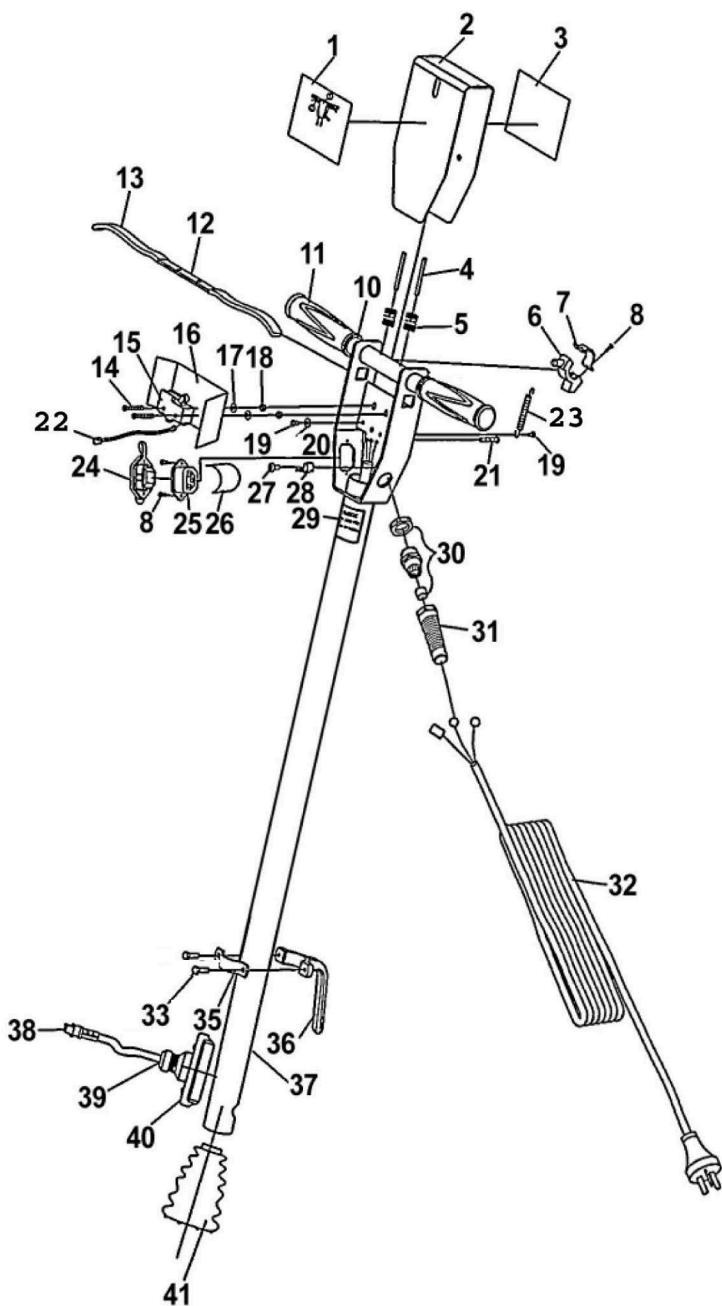

REPLACEMENT PARTS LIST

Save for future reference

Floor Machines

Models GB17F, GB20F

HANDLE ASSEMBLY

Ref.	Part No.	Description	Qty
1	B001305	Switch Box Decal	1
2	B001306	Cover Switch Box	1
3	B001307	Instructional Decal	1
4	B001308	Pin	1
5	B001309	Spring	1
6	B001310	Safety Latch	1
7	B001311	Safety Latch Support	1
8	B001312	Screw	1
9			1
10	B001314	Handle Tube	1
11	B001315	Handle Grip	2
12	B001316	Trigger	1
13	B001317	Insulator	1
14	B001318	Screw	2
15	B001319	Micro Switch	1
16	B001320	Insulator	1
17	B001321	Washer	1
18	B001322	Hex Nut	1
19	B001323	Round Screw	2
20	B001324	Washer	1
21	B001325	Round Screw	1
22	B001326	Spring	1
23	B001327	Wire	1
24	B001328	Socket Cover	1
25	B001329	Socket	1
26	B001330	Insulator	1
27	B001331	Screw	1
28	B001332	Gasket	1
29	B001333	Caution Decal	1
30	B001334	Cord Grommet	1
31	B001335	Pigtail	1
32	B001336	Cord Set 50'	1
33	B001337	Hex Cap Screws	1
35	B001339	Cord Hook Brace	1
36	B001340	Cord Hook	1
37	B001341	Pipe handle	1
38	B001342	Cord Set Short	1
39	B001343	Cord Connector	1
40	B001344	Cord Support	1
41	B001345	Handle Boot	1

CHASSIS ASSEMBLY

Ref.	Part No.	Description	Qty
1	B001346	Screw	1
2	B001347	Canopy Spacer	1
3	B001348	Motor	1
4	B001349	Locking Cam Grip	1
5	B001350	Locking Cam	1
6	B001351	Washer	9
7	B001352	Handle Clamp	1
8	B001353	Nut	1
9	B001354	Handle Support (left)	1
10	B001355	Handle Support (right)	1
11	B001356	Washer	2
12	B001357	Axle Nut	2
13	B001358	Wheel	2
14	B001359	Wheel Axle	1
15	B001360	Bolt	1
16a	B001361	17" Frame	1
16b	B001362	20" Frame	1
17	B001363	Frame Interlock	1
18	B001364	Spring Gasket	1
19	B001365	Socket head Screws	1
20	B001366	Bolt	1
21	B001367	Hose Connector	1
22	B001368	Hose	1
23a	B001369	17" Chassis	1
23b	B001370	20" Chassis	1
24a	B001371	17" Bumper	1
24b	B001372	20" Bumper	1
25	B700016	Clutch Plate	1