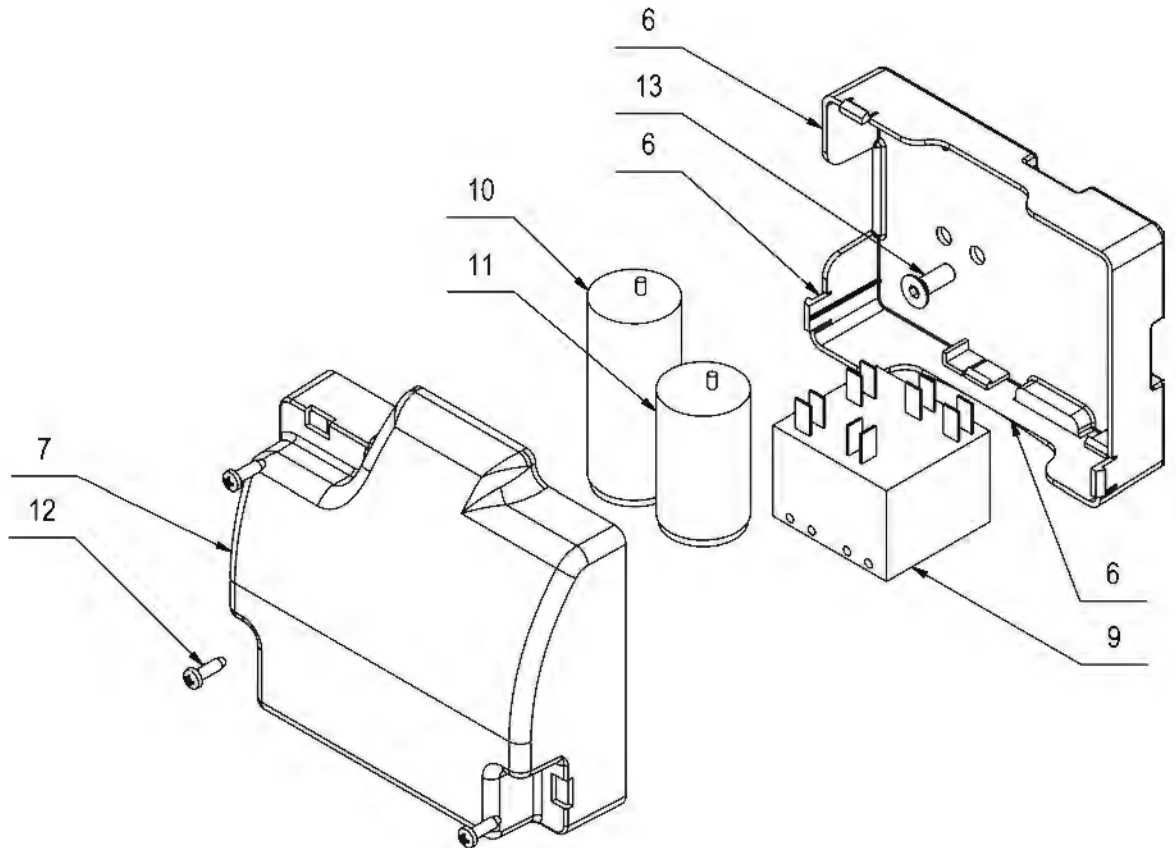

ELECTRIC COMPONENTS

Ref	Part No.	Description	Qty	Ref	Part No.	Description	Qty
7	423068	Cover	1	10	427096	Capacitor	1
6	423067	Panel	1	11	427097	Capacitor	1
2	409082	Lock Nut	1	12	408876	Screw	3
9	409697	Klixon 220V	1	13	408966	Screw	1