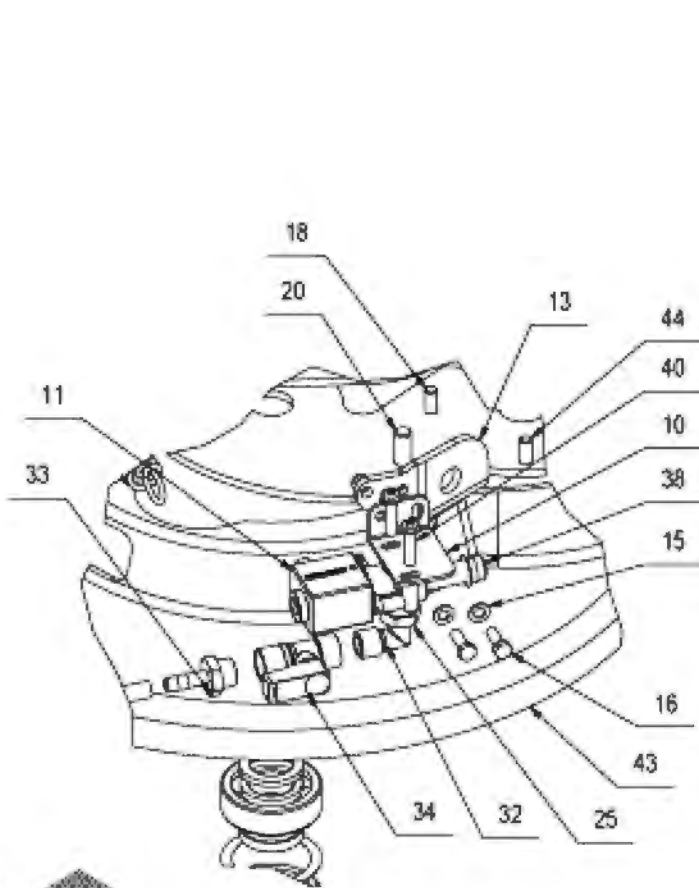

FRAME ASSEMBLY

Ref	Part No.	Description	Qty	Ref	Part No.	Description	Qty
1	216394	Support	1	21	427094	Suction Motor	1
		Recovery Tank	4	22	410290	Clamp	1
2	408625	Screw	2	23	423870	Deadening	1
3	420674	Wheel 200x42	2	24	408802	Screw	2
4	409192	Washer	1	25	409126	Nut	4
5	423354	Frame	6	26	407647	Screw	1
6	415902	Nut	7	27	409036	Nut	1
7	409175	Washer	1	28	409334	Washer	2
8	214125	Support	3	29	415899	Lock Nut	1
9	410277	Clamp	3	30	427574	Fairlead	1
10	409082	Lock Nut	1	31	407663	Screw	1
11	407665	Screw	3	32	408690	Screw	1
12	409156	Washer	2	33	405832	Deadening	1
13	408714	Screw	1	34	215598	Gasket	1
14	216663	Support	6	35	409196	Lock Washer	2
15	408674	Screw	2	36	217729	Support Assy	1
16	422120	Bushing	1	36.1	217724	Support	1
17	216664	Pin	2	36.2	428641	Closing	1
18	408848	Screw	1	36.3	408850	Screw	3
19	427046	Suction Hose	1	36.4	417262	Nut	2
20	427044	Suction Hose	1				

SQUEEGEE ASSEMBLY

Ref	Part No.	Description	Qty	Ref	Part No.	Description	Qty
1	212936	Bushing	3	11	421930	Screw	2
2	213231	Squeegee Body	1	12	721931	Screw	2
3	407667	Screw	2	13	422112	Opening	1
4	408905	Dowel	2	14	421113	O-Ring	1
5	409157	Washer	5	15	423193	Blade	1
6	420648	Front Rubber	1	16	423263	Blade	1
7	420649	Rear Rubber	1	17	424040	Screw	2
8	421080	Screw	3				
9	421101	Wheel	3				
10	421733	Wing Nut	6				

SQUEEGEE CONTROL ASSEMBLY

Ref	Part No.	Description	Qty	Ref	Part No.	Description	Qty
6	409082	Lock Nut	2	3	213723	Support	1
13	427138	Cable	1	1	213690	Arm	1
10	410225	Knob	2	2	213691	Support	1
14	421730	Spring	1	9	409382	Split pin	1
5	408651	Screw	2	12	416781	Lock Nut	1
11	414689	Spacer	1	4	408517	Screw	1
8	409162	Washer	1				