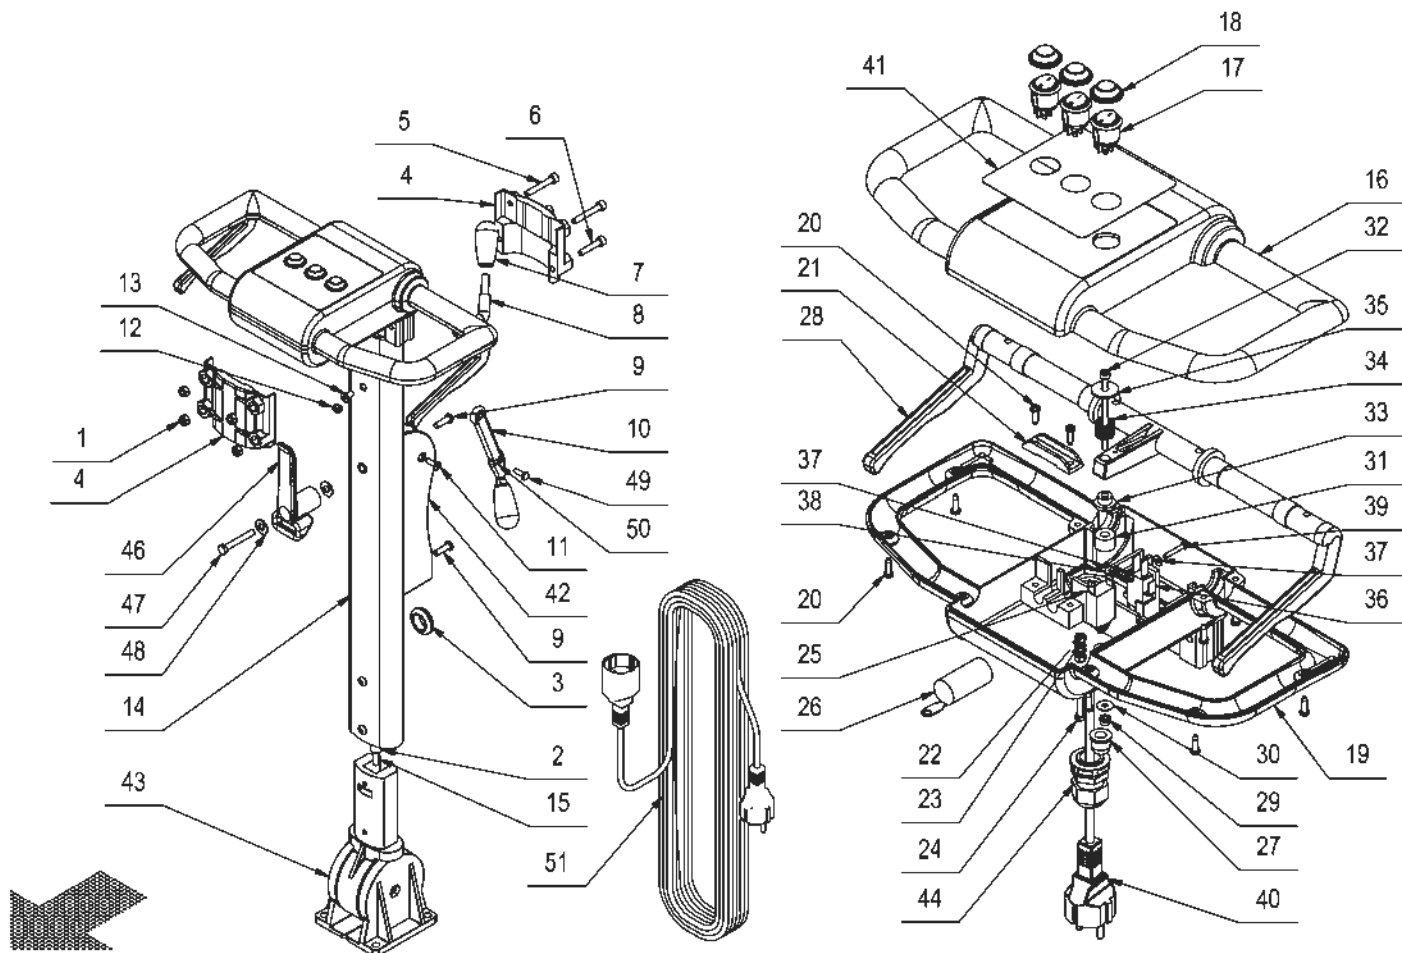

SQUEEGEE ASSEMBLY

Ref	Part No.	Description	Qty	Ref	Part No.	Description	Qty
1	212936	Bushing	3	11	421930	Screw	2
2	213231	Squeegee Body	1	12	721931	Screw	2
3	407667	Screw	2	13	422112	Opening	1
4	408905	Dowel	2	14	421113	O-Ring	1
5	409157	Washer	5	15	423193	Blade	1
6	420648	Front Rubber	1	16	423263	Blade	1
7	420649	Rear Rubber	1	17	424040	Screw	2
8	421080	Screw	3				
9	421101	Wheel	3				
10	421733	Wing Nut	6				

SQUEEGEE CONTROL ASSEMBLY

Ref	Part No.	Description	Qty	Ref	Part No.	Description	Qty
6	409082	Lock Nut	2	3	213723	Support	1
13	427138	Cable	1	1	213690	Arm	1
10	410225	Knob	2	2	213691	Support	1
14	421730	Spring	1	9	409382	Split pin	1
5	408651	Screw	2	12	416781	Lock Nut	1
11	414689	Spacer	1	4	408517	Screw	1
8	409162	Washer	1				

HANDLE BAR ASSEMBLY

Ref	Part No.	Description	Qty	Ref	Part No.	Description	Qty
1	409082	Lock Nut	5	25	427125	Contact	1
2	212371	Pipe	1	26	409822	Filter	1
3	416820	Fairlead	1	27	416817	Protection cap	1
4	420608	Support	2	28	214541	Lever	1
5	408802	Screw	2	29	415898	Lock Nut	1
6	408798	Screw	2	30	409144	Washer	1
7	410265	Knob	1	31	414688	Spacer	1
8	121370	Pin	1	32	415753	Screw	1
9	415855	Screw	2	33	414707	Bushing	1
10	123323	Lever	1	34	408109	Spring	1
11	408957	Screw	1	35	409153	Washer	1
12	409080	Lock Nut	1	36	421748	Micro Switch	1
13	408965	Screw	1	37	409139	Washer	2
14	216829	Handle Bar	1	38	409077	Lock Nut	1
		Pipe		39	408834	Screw	1
15	216828	Threaded Bar	1	40	427391	Cable	1
16	427258	Handle Bar	1	41	427259	Decal	1
		Cover		42	427105	Cover	1
17	426993	Switch	3	44	409757	Fairlead	1
18	426996	Protection Cap	3	45	408809	Screw	2
19	408174	Handle Bar	1	46	416543	Support	1
		Body		47	415723	Screw	1
20	408871	Screw	12	48	409175	Washer	2
21	400738	Cable Fastener	1	49	416431	Screw	1
22	409034	Nut	2	50	409038	Lock Nut	1
23	417982	Washer	2	51	427399	Cable	1
24	408634	Screw	1				