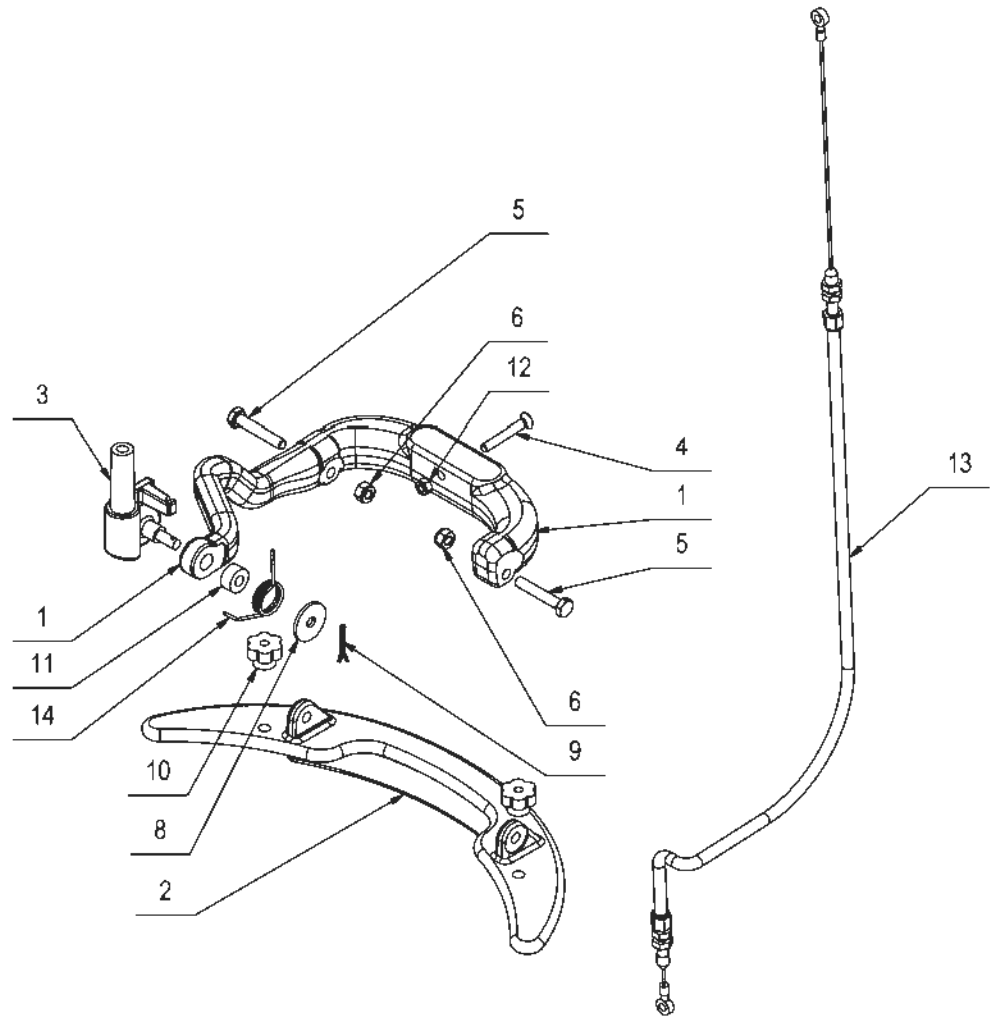

TANK ASSEMBLY

Ref	Part No.	Description	Qty	Ref	Part No.	Description	Qty
1	426971	Solution Tank	1	15	424090	Gasket	1
2	426986	Support	1	16	409166	Washer	1
3	426972	Recovery Tank	1	18	427113	Magnet	1
5	426983	Cover	1	21	212372	Support	1
6	426984	Cover	1	27	421744	Female	1
8	216411	Cap Breather	1	28	421675	coupling	2
9	425742	Filter	1	29	411674	Cover filter	1
11	420606	Fitting	1	30	408881	Screw	2
12	420607	Fitting	1	31	415783	Screw	3
13	421109	V-Ring	1				
14	416771	V-Ring	1				

SQUEEGEE ASSEMBLY

Ref	Part No.	Description	Qty	Ref	Part No.	Description	Qty
1	212936	Bushing	3	11	421930	Screw	2
2	213231	Squeegee Body	1	12	721931	Screw	2
3	407667	Screw	2	13	422112	Opening	1
4	408905	Dowel	2	14	421113	O-Ring	1
5	409157	Washer	5	15	423193	Blade	1
6	420648	Front Rubber	1	16	423263	Blade	1
7	420649	Rear Rubber	1	17	424040	Screw	2
8	421080	Screw	3				
9	421101	Wheel	3				
10	421733	Wing Nut	6				

SQUEEGEE CONTROL ASSEMBLY

Ref	Part No.	Description	Qty	Ref	Part No.	Description	Qty
6	409082	Lock Nut	2	3	213723	Support	1
13	427138	Cable	1	1	213690	Arm	1
10	410225	Knob	2	2	213691	Support	1
14	421730	Spring	1	9	409382	Split pin	1
5	408651	Screw	2	12	416781	Lock Nut	1
11	414689	Spacer	1	4	408517	Screw	1
8	409162	Washer	1				