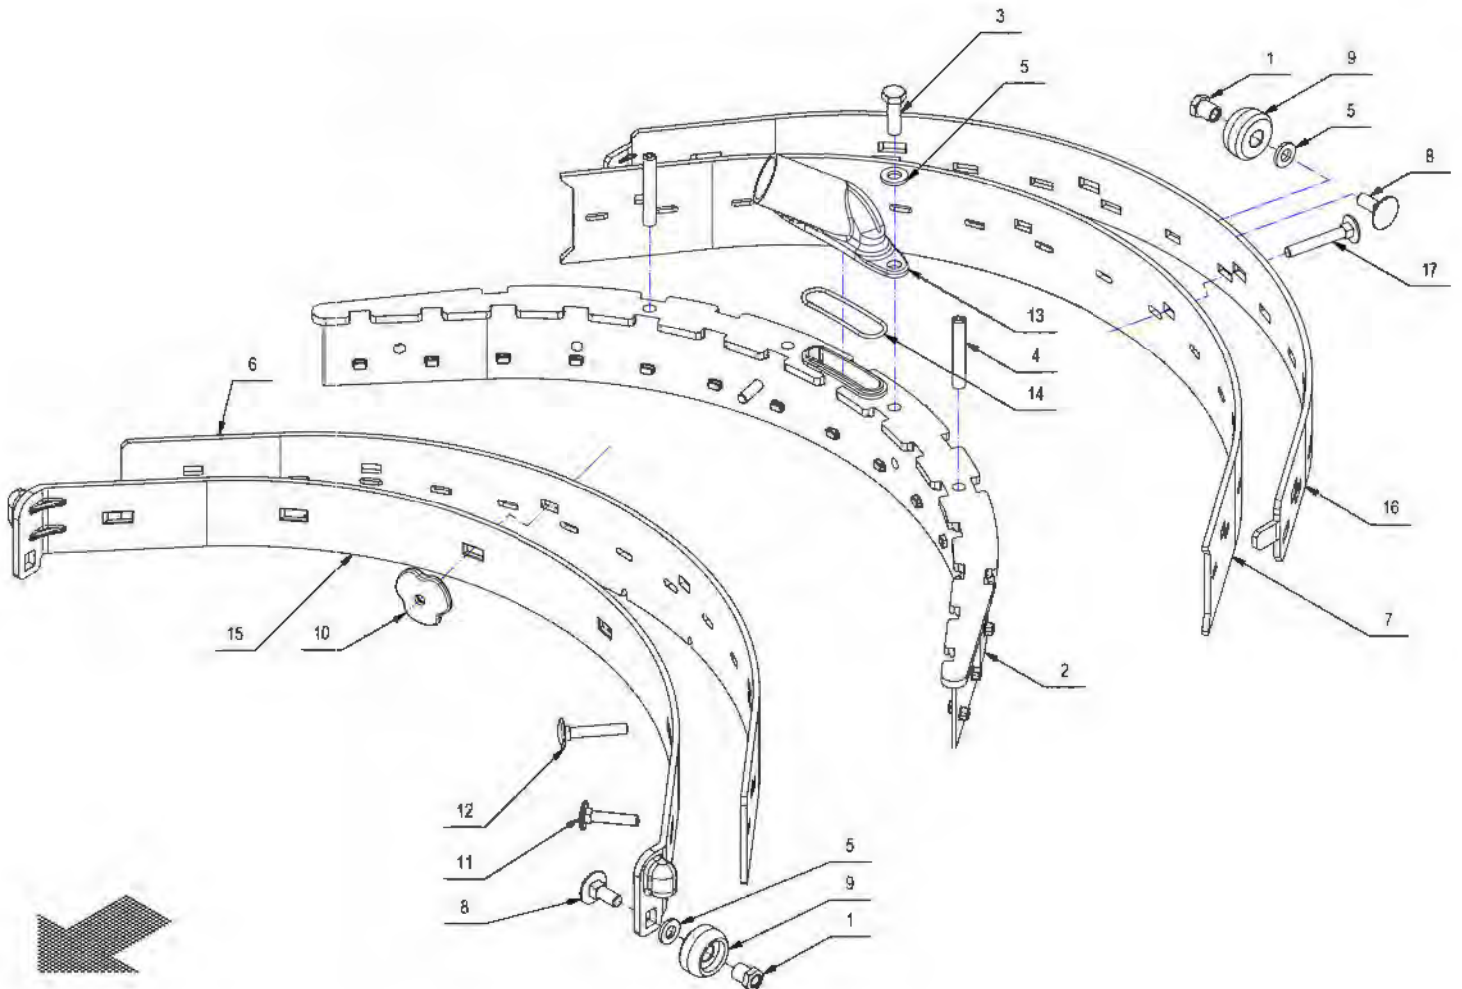

FRAME ASSEMBLY

Ref	Part No.	Description	Qty	Ref	Part No.	Description	Qty
1	216394	Support	1	21	427094	Suction Motor	1
		Recovery Tank	4	22	410290	Clamp	1
2	408625	Screw	2	23	423870	Deadening	1
3	420674	Wheel 200x42	2	24	408802	Screw	2
4	409192	Washer	1	25	409126	Nut	4
5	423354	Frame	6	26	407647	Screw	1
6	415902	Nut	7	27	409036	Nut	1
7	409175	Washer	1	28	409334	Washer	2
8	214125	Support	3	29	415899	Lock Nut	1
9	410277	Clamp	3	30	427574	Fairlead	1
10	409082	Lock Nut	1	31	407663	Screw	1
11	407665	Screw	3	32	408690	Screw	1
12	409156	Washer	2	33	405832	Deadening	1
13	408714	Screw	1	34	215598	Gasket	1
14	216663	Support	6	35	409196	Lock Washer	2
15	408674	Screw	2	36	217729	Support Assy	1
16	422120	Bushing	1	36.1	217724	Support	1
17	216664	Pin	2	36.2	428641	Closing	1
18	408848	Screw	1	36.3	408850	Screw	3
19	427046	Suction Hose	1	36.4	417262	Nut	2
20	427044	Suction Hose	1				

SQUEEGEE ASSEMBLY

Ref	Part No.	Description	Qty	Ref	Part No.	Description	Qty
1	212936	Bushing	3	11	421930	Screw	2
2	213231	Squeegee Body	1	12	721931	Screw	2
3	407667	Screw	2	13	422112	Opening	1
4	408905	Dowel	2	14	421113	O-Ring	1
5	409157	Washer	5	15	423193	Blade	1
6	420648	Front Rubber	1	16	423263	Blade	1
7	420649	Rear Rubber	1	17	424040	Screw	2
8	421080	Screw	3				
9	421101	Wheel	3				
10	421733	Wing Nut	6				

SQUEEGEE CONTROL ASSEMBLY

Ref	Part No.	Description	Qty	Ref	Part No.	Description	Qty
6	409082	Lock Nut	2	3	213723	Support	1
13	427138	Cable	1	1	213690	Arm	1
10	410225	Knob	2	2	213691	Support	1
14	421730	Spring	1	9	409382	Split pin	1
5	408651	Screw	2	12	416781	Lock Nut	1
11	414689	Spacer	1	4	408517	Screw	1
8	409162	Washer	1				