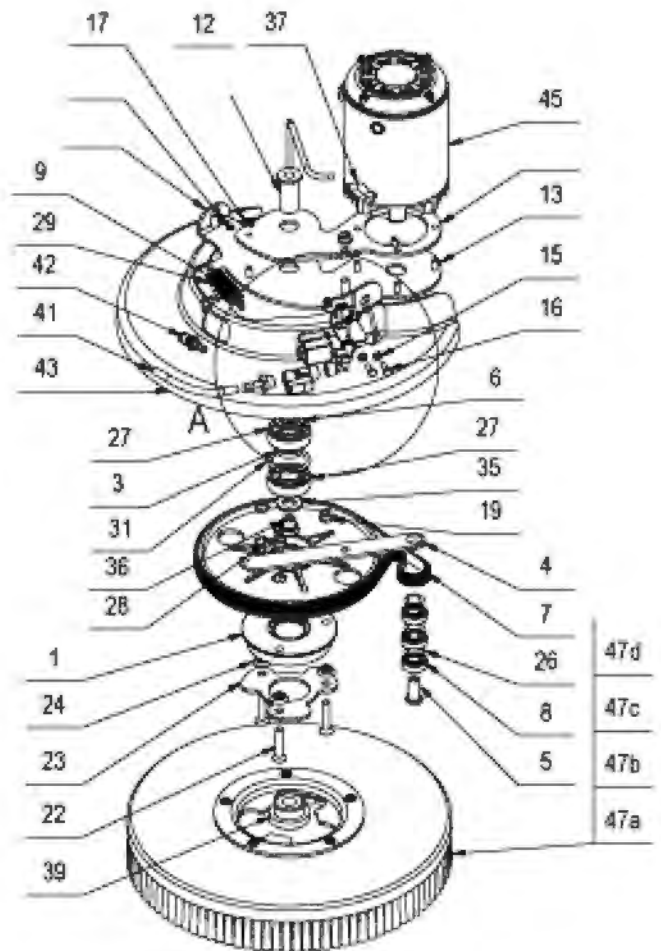

FRAME ASSEMBLY

Ref	Part No.	Description	Qty	Ref	Part No.	Description	Qty
1	216394	Support	1	21	427094	Suction Motor	1
		Recovery Tank	4	22	410290	Clamp	1
2	408625	Screw	2	23	423870	Deadening	1
3	420674	Wheel 200x42	2	24	408802	Screw	2
4	409192	Washer	1	25	409126	Nut	4
5	423354	Frame	6	26	407647	Screw	1
6	415902	Nut	7	27	409036	Nut	1
7	409175	Washer	1	28	409334	Washer	2
8	214125	Support	3	29	415899	Lock Nut	1
9	410277	Clamp	3	30	427574	Fairlead	1
10	409082	Lock Nut	1	31	407663	Screw	1
11	407665	Screw	3	32	408690	Screw	1
12	409156	Washer	2	33	405832	Deadening	1
13	408714	Screw	1	34	215598	Gasket	1
14	216663	Support	6	35	409196	Lock Washer	2
15	408674	Screw	2	36	217729	Support Assy	1
16	422120	Bushing	1	36.1	217724	Support	1
17	216664	Pin	2	36.2	428641	Closing	1
18	408848	Screw	1	36.3	408850	Screw	3
19	427046	Suction Hose	1	36.4	417262	Nut	2
20	427044	Suction Hose	1				

SQUEEGEE ASSEMBLY

Ref	Part No.	Description	Qty	Ref	Part No.	Description	Qty
1	212936	Bushing	3	11	421930	Screw	2
2	213231	Squeegee Body	1	12	721931	Screw	2
3	407667	Screw	2	13	422112	Opening	1
4	408905	Dowel	2	14	421113	O-Ring	1
5	409157	Washer	5	15	423193	Blade	1
6	420648	Front Rubber	1	16	423263	Blade	1
7	420649	Rear Rubber	1	17	424040	Screw	2
8	421080	Screw	3				
9	421101	Wheel	3				
10	421733	Wing Nut	6				

SQUEEGEE CONTROL ASSEMBLY

Ref	Part No.	Description	Qty	Ref	Part No.	Description	Qty
6	409082	Lock Nut	2	3	213723	Support	1
13	427138	Cable	1	1	213690	Arm	1
10	410225	Knob	2	2	213691	Support	1
14	421730	Spring	1	9	409382	Split pin	1
5	408651	Screw	2	12	416781	Lock Nut	1
11	414689	Spacer	1	4	408517	Screw	1
8	409162	Washer	1				