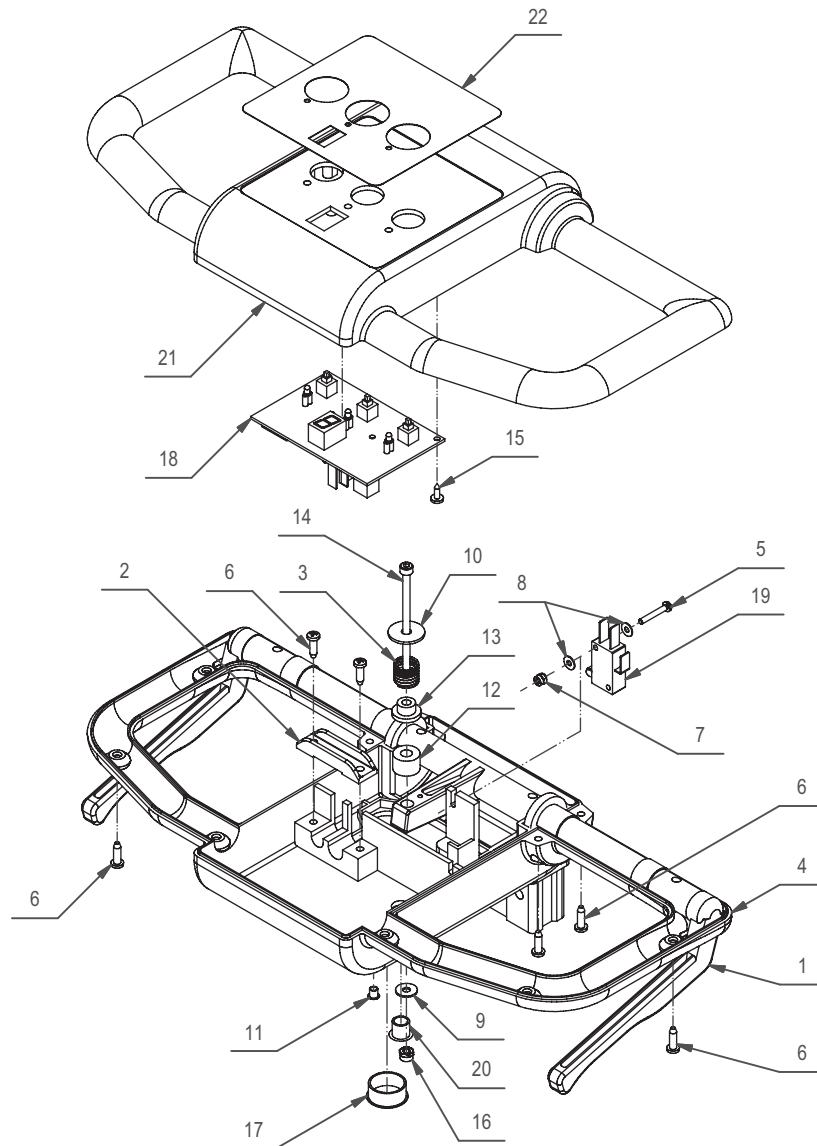

HANDLE BAR ASSEMBLY (close-up)

REF	PART NO.	DESCRIPTION	QTY	REF	PART NO.	DESCRIPTION	QTY
1	214541	LEVER	1	12	414688	SPACER	1
2	400738	CABLE FASTENER	1	13	414707	BUSHING	1
3	408109	SPRING	1	14	415753	SCREW	1
4	GB14-408174	HANDLE BAR BODY	1	15	415866	SCREW	4
5	408834	SCREW	1	16	415898	LOCK NUT	1
6	408871	SCREW	12	17	416316	COVER	1
7	409077	LOCK NUT	1	18	GB14-421244	CARD	1
8	409139	WASHER	2	19	GB14-421748	MICROSWITCH	1
9	409144	WASHER	1	20	422110	CAP	1
10	409153	WASHER	1	21	GB14-423061	HANDLE BAR COVER	1
11	409827	PLUG	1	22	GB14-423065	DECAL	1