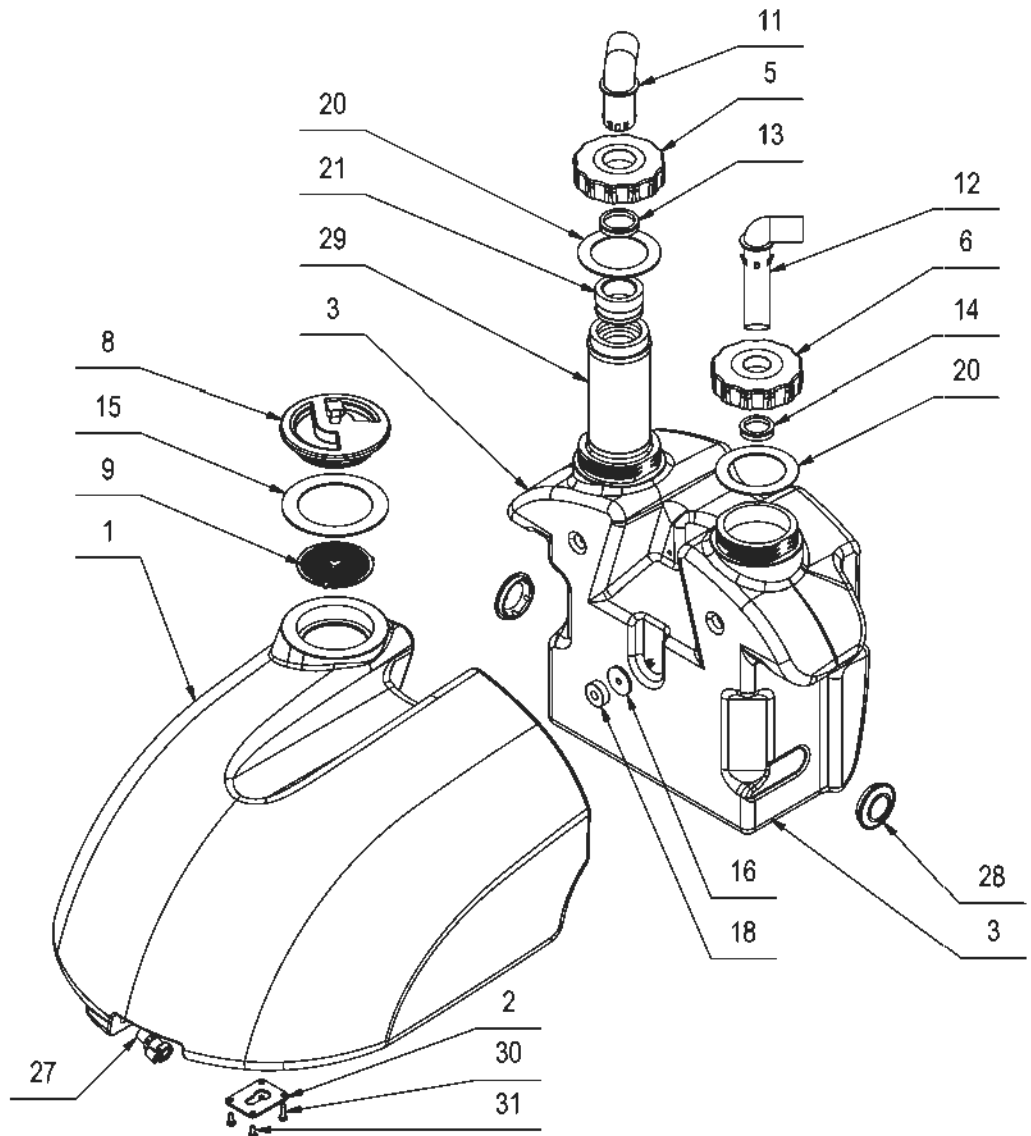

FRAME ASSEMBLY

Ref	Part No.	Description	Qty	Ref	Part No.	Description	Qty
1	216394	Support	1	21	427094	Suction Motor	1
		Recovery Tank	4	22	410290	Clamp	1
2	408625	Screw	2	23	423870	Deadening	1
3	420674	Wheel 200x42	2	24	408802	Screw	2
4	409192	Washer	1	25	409126	Nut	4
5	423354	Frame	6	26	407647	Screw	1
6	415902	Nut	7	27	409036	Nut	1
7	409175	Washer	1	28	409334	Washer	2
8	214125	Support	3	29	415899	Lock Nut	1
9	410277	Clamp	3	30	427574	Fairlead	1
10	409082	Lock Nut	1	31	407663	Screw	1
11	407665	Screw	3	32	408690	Screw	1
12	409156	Washer	2	33	405832	Deadening	1
13	408714	Screw	1	34	215598	Gasket	1
14	216663	Support	6	35	409196	Lock Washer	2
15	408674	Screw	2	36	217729	Support Assy	1
16	422120	Bushing	1	36.1	217724	Support	1
17	216664	Pin	2	36.2	428641	Closing	1
18	408848	Screw	1	36.3	408850	Screw	3
19	427046	Suction Hose	1	36.4	417262	Nut	2
20	427044	Suction Hose	1				

SQUEEGEE ASSEMBLY

Ref	Part No.	Description	Qty	Ref	Part No.	Description	Qty
1	212936	Bushing	3	11	421930	Screw	2
2	213231	Squeegee Body	1	12	721931	Screw	2
3	407667	Screw	2	13	422112	Opening	1
4	408905	Dowel	2	14	421113	O-Ring	1
5	409157	Washer	5	15	423193	Blade	1
6	420648	Front Rubber	1	16	423263	Blade	1
7	420649	Rear Rubber	1	17	424040	Screw	2
8	421080	Screw	3				
9	421101	Wheel	3				
10	421733	Wing Nut	6				

SQUEEGEE CONTROL ASSEMBLY

Ref	Part No.	Description	Qty	Ref	Part No.	Description	Qty
6	409082	Lock Nut	2	3	213723	Support	1
13	427138	Cable	1	1	213690	Arm	1
10	410225	Knob	2	2	213691	Support	1
14	421730	Spring	1	9	409382	Split pin	1
5	408651	Screw	2	12	416781	Lock Nut	1
11	414689	Spacer	1	4	408517	Screw	1
8	409162	Washer	1				