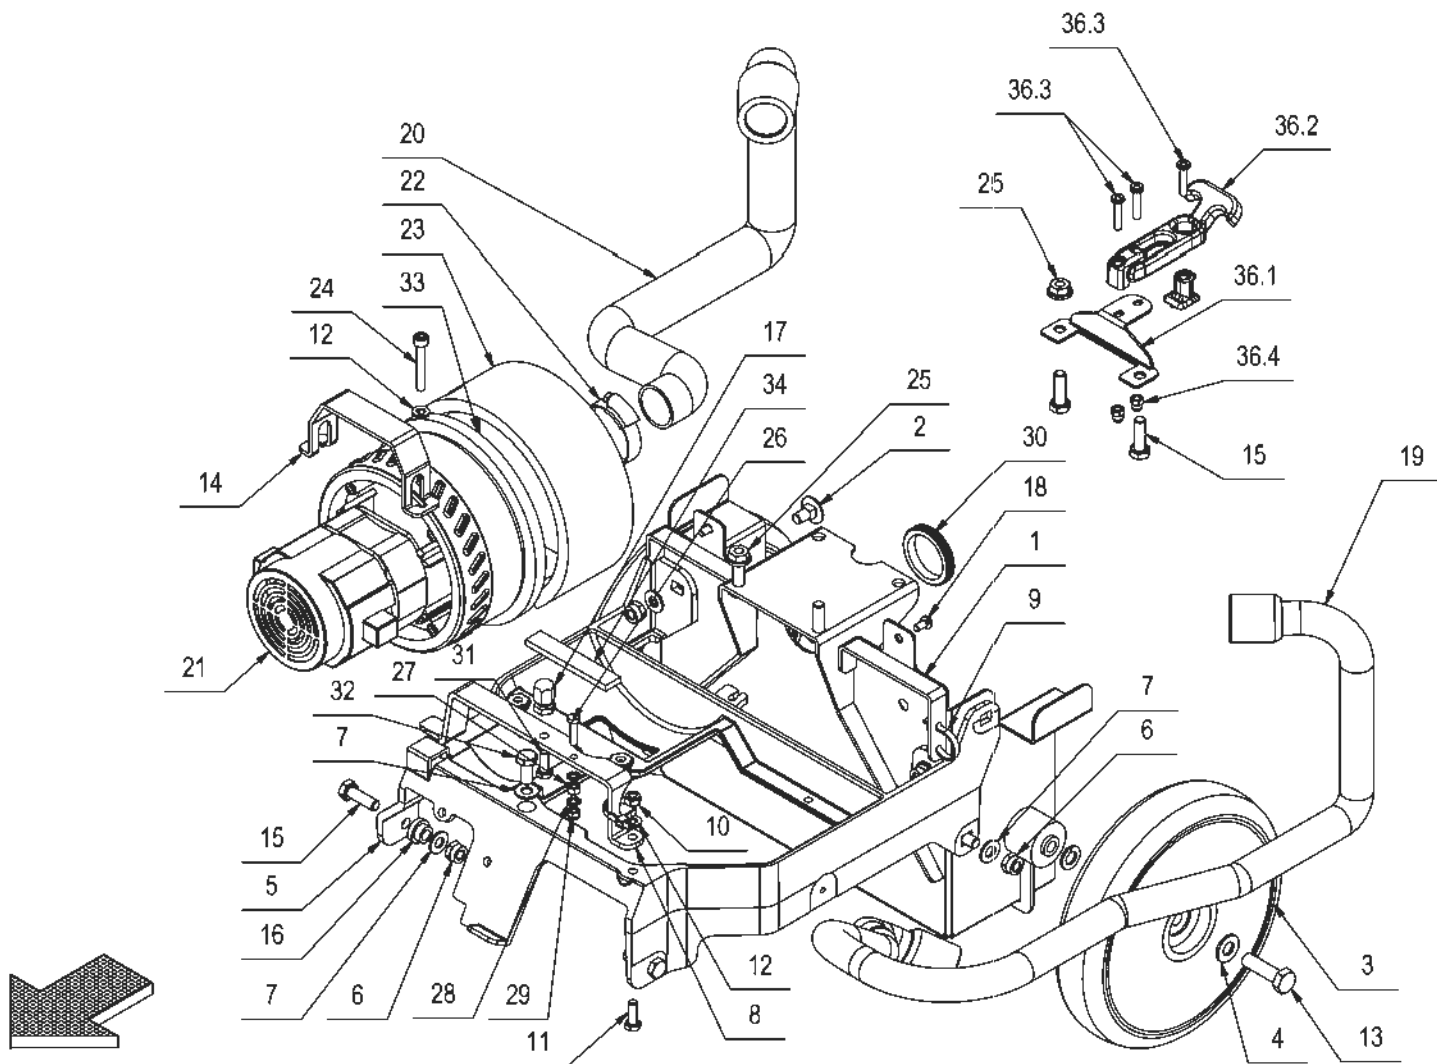

FRAME ASSEMBLY

Ref	Part No.	Description	Qty	Ref	Part No.	Description	Qty
1	216394	Support	1	21	427094	Suction Motor	1
		Recovery Tank	4	22	410290	Clamp	1
2	408625	Screw	2	23	423870	Deadening	1
3	420674	Wheel 200x42	2	24	408802	Screw	2
4	409192	Washer	1	25	409126	Nut	4
5	423354	Frame	6	26	407647	Screw	1
6	415902	Nut	7	27	409036	Nut	1
7	409175	Washer	1	28	409334	Washer	2
8	214125	Support	3	29	415899	Lock Nut	1
9	410277	Clamp	3	30	427574	Fairlead	1
10	409082	Lock Nut	1	31	407663	Screw	1
11	407665	Screw	3	32	408690	Screw	1
12	409156	Washer	2	33	405832	Deadening	1
13	408714	Screw	1	34	215598	Gasket	1
14	216663	Support	6	35	409196	Lock Washer	2
15	408674	Screw	2	36	217729	Support Assy	1
16	422120	Bushing	1	36.1	217724	Support	1
17	216664	Pin	2	36.2	428641	Closing	1
18	408848	Screw	1	36.3	408850	Screw	3
19	427046	Suction Hose	1	36.4	417262	Nut	2
20	427044	Suction Hose	1				

SQUEEGEE ASSEMBLY

Ref	Part No.	Description	Qty	Ref	Part No.	Description	Qty
1	212936	Bushing	3	11	421930	Screw	2
2	213231	Squeegee Body	1	12	721931	Screw	2
3	407667	Screw	2	13	422112	Opening	1
4	408905	Dowel	2	14	421113	O-Ring	1
5	409157	Washer	5	15	423193	Blade	1
6	420648	Front Rubber	1	16	423263	Blade	1
7	420649	Rear Rubber	1	17	424040	Screw	2
8	421080	Screw	3				
9	421101	Wheel	3				
10	421733	Wing Nut	6				

SQUEEGEE CONTROL ASSEMBLY

Ref	Part No.	Description	Qty	Ref	Part No.	Description	Qty
6	409082	Lock Nut	2	3	213723	Support	1
13	427138	Cable	1	1	213690	Arm	1
10	410225	Knob	2	2	213691	Support	1
14	421730	Spring	1	9	409382	Split pin	1
5	408651	Screw	2	12	416781	Lock Nut	1
11	414689	Spacer	1	4	408517	Screw	1
8	409162	Washer	1				