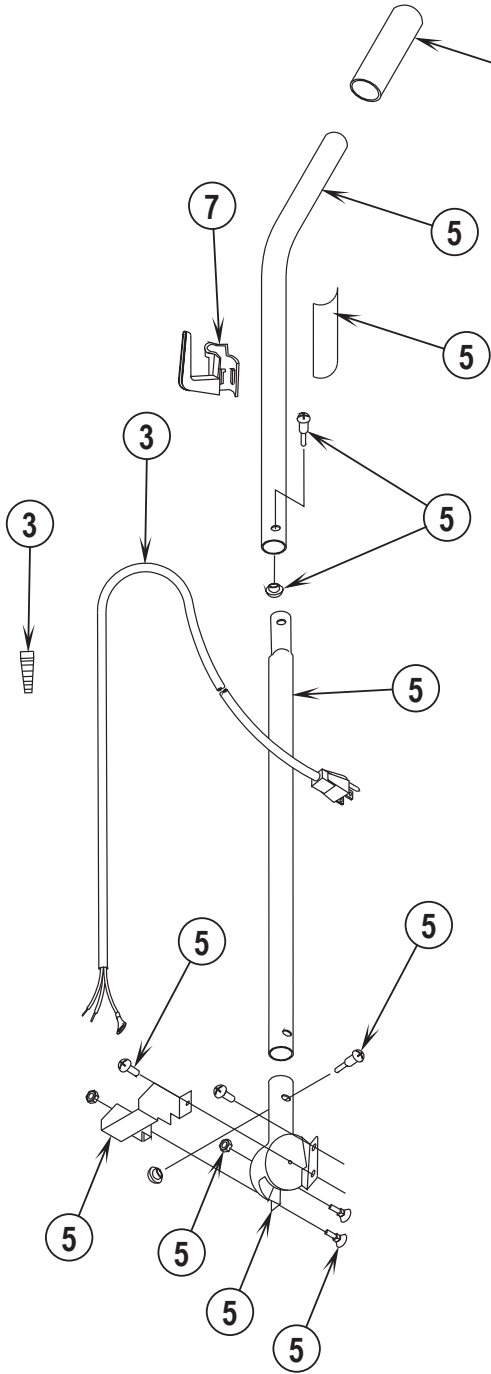

ProSpec HD101DC

PARTS LIST

MODEL: 56382659

<u>DESCRIPTION</u>	<u>PAGE</u>
Base Assembly.....	2-3
Handle Assembly	4-5
Wiring Diagram	5

WHEN ORDERING PARTS

- * Use the part numbers from the "Ref. No." columns in this parts list.
- * Specify the model and serial number of the machine.
- * Use the space below to record the model and serial number for future reference.

Model _____ Serial No. _____

04-11

BASE ASSEMBLY

14-5

12" Upright Dirt Cup Vacuum**3**

Item	Ref. No.	Qty	Description
1	56648400	1	Brush Height Knob Assembly
2	30862A	1	Hood Assembly-Black
2	56382663	1	Hood Assembly Prospec Hd101dc
3	56648405	1	Switch Assembly
4	56648410	1	Hardware Kit Base
5	56630765	2	Spring, Ext .304d .930l .055wd
6	56648406	1	Motor & Seal Assembly
7	60585A	1	Base Assembly-Black
8	56648422	1	Wheel Assembly
9	56381764	1	Superbelt Package of 5
10	56630489	1	Disturbulator, Assembly
11	56648417	1	Power Cord Assembly (see 3 on page 5)
12	56630478	1	Asm, Plate--Bottom
13	56648412	1	Brush Strip Kit
14	56648418	1	Air Duct Assembly
15	56630508	1	Guard, Furn--Clear Blue, 31.00l
16	56630395	1	Pedal, Foot--Uprt, White
18#	30864A	1	Pulley and Fan Kit-Green
22	56630561	2	Carbon Brush, Mtr
23	56630620	1	Spring, Ext .275d 1.50l .024wd
24	56630562	1	Gasket-Motor Seal
25	56648178	1	Gasket-Motor Seal
**	56052964	1	Magnet, Permanent
**	56630325	1	Upright Vacuum Accessory Kit

** = Not Included (optional)

= Revised or new since last update

Item	Ref. No.	Qty	Description
1	56648404	1	Dirt Cup Bag Kit
2	56648427	1	Dirt Cup Bellows Kit
3	56648417	1	Power Cord Assy (see 11 on page 3)
5	56648411	1	Handle Assy
6	56039515	1	Dirt Cup Kit
7	56630353	1	Hook,Cord--Uprrt,Dark Gray