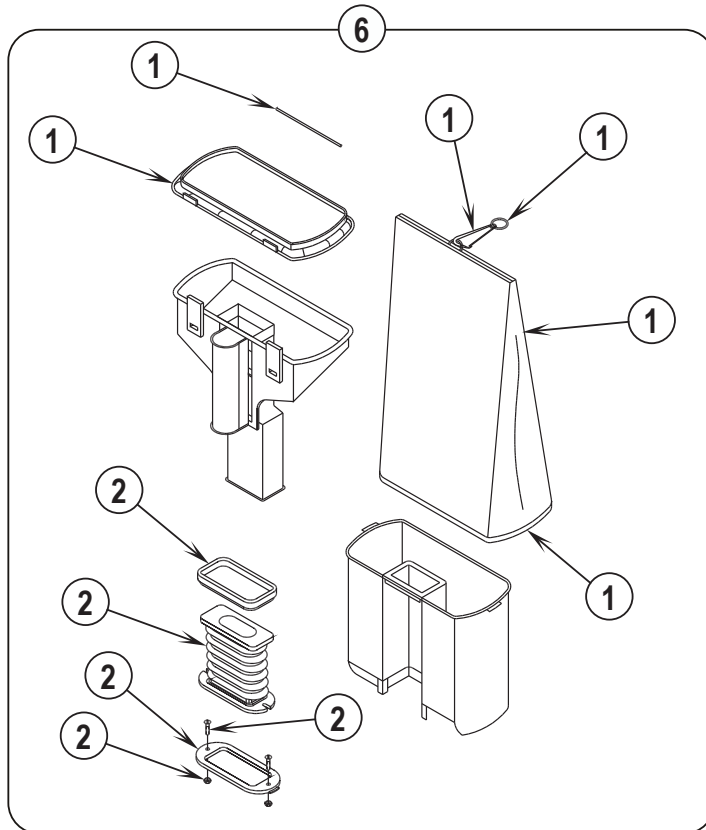

ProSpec HD101DC

PARTS LIST

MODEL: 56382659

<u>DESCRIPTION</u>	<u>PAGE</u>
Base Assembly.....	2-3
Handle Assembly	4-5
Wiring Diagram	5

WHEN ORDERING PARTS

- * Use the part numbers from the "Ref. No." columns in this parts list.
- * Specify the model and serial number of the machine.
- * Use the space below to record the model and serial number for future reference.

Model _____ Serial No. _____

04-11

BASE ASSEMBLY

14-5

12" Upright Dirt Cup Vacuum**3**

Item	Ref. No.	Qty	Description
1	56648400	1	Brush Height Knob Assembly
2	30862A	1	Hood Assembly-Black
2	56382663	1	Hood Assembly Prospec Hd101dc
3	56648405	1	Switch Assembly
4	56648410	1	Hardware Kit Base
5	56630765	2	Spring, Ext .304d .930l .055wd
6	56648406	1	Motor & Seal Assembly
7	60585A	1	Base Assembly-Black
8	56648422	1	Wheel Assembly
9	56381764	1	Superbelt Package of 5
10	56630489	1	Disturbulator, Assembly
11	56648417	1	Power Cord Assembly (see 3 on page 5)
12	56630478	1	Asm, Plate--Bottom
13	56648412	1	Brush Strip Kit
14	56648418	1	Air Duct Assembly
15	56630508	1	Guard, Furn--Clear Blue, 31.00l
16	56630395	1	Pedal, Foot--Uprt, White
18#	30864A	1	Pulley and Fan Kit-Green
22	56630561	2	Carbon Brush, Mtr
23	56630620	1	Spring, Ext .275d 1.50l .024wd
24	56630562	1	Gasket-Motor Seal
25	56648178	1	Gasket-Motor Seal
**	56052964	1	Magnet, Permanent
**	56630325	1	Upright Vacuum Accessory Kit

** = Not Included (optional)

= Revised or new since last update

Item	Ref. No.	Qty	Description
1	56648404	1	Dirt Cup Bag Kit
2	56648427	1	Dirt Cup Bellows Kit
3	56648417	1	Power Cord Assy (see 11 on page 3)
5	56648411	1	Handle Assy
6	56039515	1	Dirt Cup Kit
7	56630353	1	Hook,Cord--Uprrt,Dark Gray