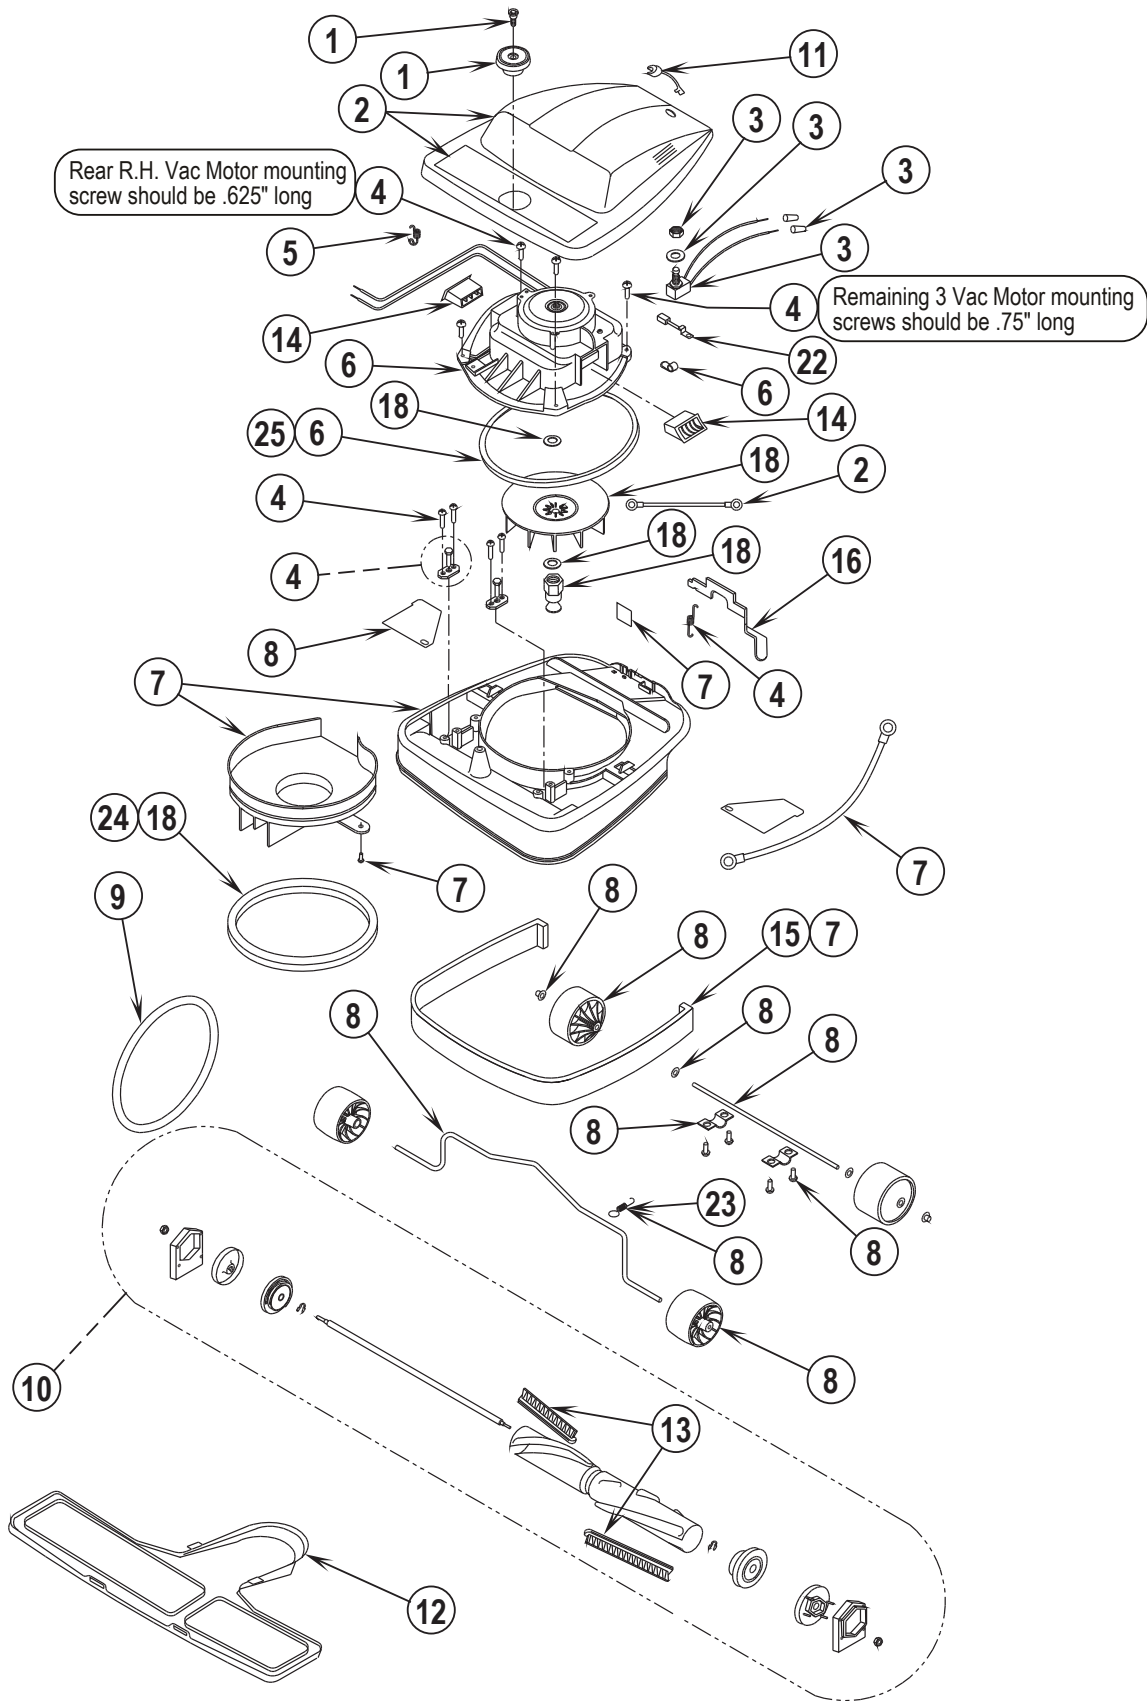

ProSpec HD101DC

PARTS LIST

MODEL: 56382659

<u>DESCRIPTION</u>	<u>PAGE</u>
Base Assembly.....	2-3
Handle Assembly	4-5
Wiring Diagram	5

WHEN ORDERING PARTS

- * Use the part numbers from the "Ref. No." columns in this parts list.
- * Specify the model and serial number of the machine.
- * Use the space below to record the model and serial number for future reference.

Model _____ Serial No. _____

04-11

BASE ASSEMBLY

14-5

12" Upright Dirt Cup Vacuum**3**

Item	Ref. No.	Qty	Description
1	56648400	1	Brush Height Knob Assembly
2	30862A	1	Hood Assembly-Black
2	56382663	1	Hood Assembly Prospec Hd101dc
3	56648405	1	Switch Assembly
4	56648410	1	Hardware Kit Base
5	56630765	2	Spring, Ext .304d .930l .055wd
6	56648406	1	Motor & Seal Assembly
7	60585A	1	Base Assembly-Black
8	56648422	1	Wheel Assembly
9	56381764	1	Superbelt Package of 5
10	56630489	1	Disturbulator, Assembly
11	56648417	1	Power Cord Assembly (see 3 on page 5)
12	56630478	1	Asm, Plate--Bottom
13	56648412	1	Brush Strip Kit
14	56648418	1	Air Duct Assembly
15	56630508	1	Guard, Furn--Clear Blue, 31.00l
16	56630395	1	Pedal, Foot--Uprt, White
18#	30864A	1	Pulley and Fan Kit-Green
22	56630561	2	Carbon Brush, Mtr
23	56630620	1	Spring, Ext .275d 1.50l .024wd
24	56630562	1	Gasket-Motor Seal
25	56648178	1	Gasket-Motor Seal
**	56052964	1	Magnet, Permanent
**	56630325	1	Upright Vacuum Accessory Kit

** = Not Included (optional)

= Revised or new since last update

Item	Ref. No.	Qty	Description
1	56648404	1	Dirt Cup Bag Kit
2	56648427	1	Dirt Cup Bellows Kit
3	56648417	1	Power Cord Assy (see 11 on page 3)
5	56648411	1	Handle Assy
6	56039515	1	Dirt Cup Kit
7	56630353	1	Hook,Cord--Uprrt,Dark Gray