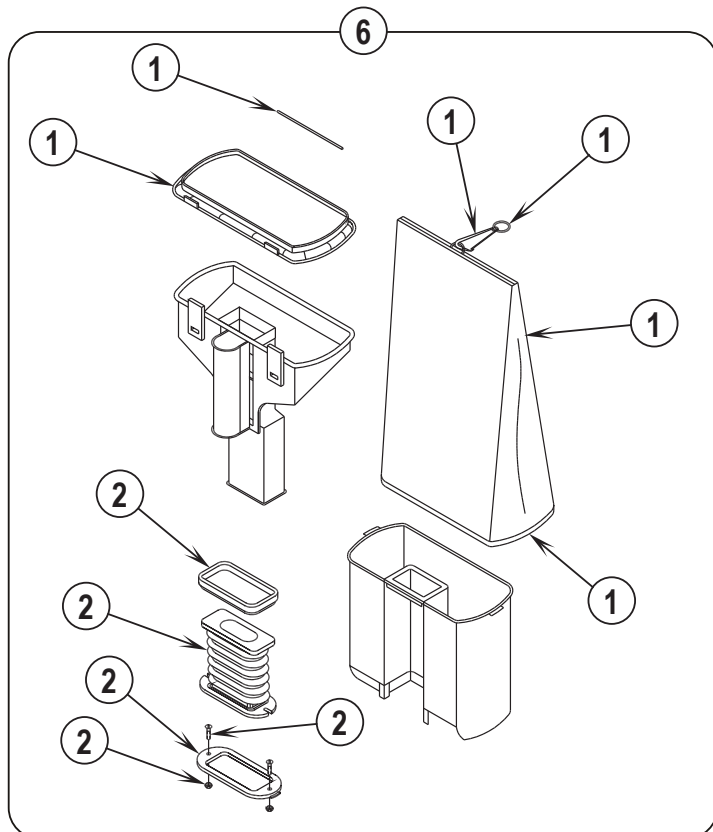

Model _____ Serial No. _____

04-11	BASE ASSEMBLY		
14-5	12" Upright Vacuum		3

Item	Ref. No.	Qty	Description
1	56648400	1	Brush Height Knob Assembly
2	30862A	1	Hood Assembly-Black
2	56382662	1	Hood Assembly Prospec Hd101
3	56648405	1	Switch Assembly
4	56648410	1	Hardware Kit Base
5	56630765	2	Spring, Ext .304d .930l .055wd
6	56648406	1	Motor & Seal Assembly
7	60584A	1	Base Assembly-Black
8	56648422	1	Wheel Assembly
9	56381764	1	Superbelt Package of 5
10	56630489	1	Disturbulator, Assembly
11	56648417	1	Power Cord Assembly (see 1 on page 5 and 3 on page 7)
12	56630478	1	Asm, Plate--Bottom
13	56648412	1	Brush Strip Kit
14	56648418	1	Air Duct Assembly
15	56630508	1	Guard, Furn--Clear Blue, 31.00l
16	56630395	1	Pedal, Foot--Uppt, White
18#	30864A	1	Pulley and Fan Kit-Green
22	56630561	2	Carbon Brush, Mtr
23	56630620	1	Spring, Ext .275d 1.50l .024wd
24	56630562	1	Gasket-Motor Seal
25	56648178	1	Gasket-Motor Seal
**	56052964	1	Magnet, Permanent

** = Not Included (optional)

= Revised or new since last update

Item	Ref. No.	Qty	Description
1	56648417	1	Power Cord Assembly (see 11 on page 3)
2	56648421	1	Hook Assembly
4	56648424	1	Handle Assembly
5	56648423	1	Bag Assembly
**	30860A	1	Cloth Zipper Bag Reliavac-Blk
**	56637120	A/R	Disposable Paper Bag (pkg of 10)
**	56039515	1	Kit, Dirt Cup Conversion
**	56630249	1	Dirt Cup, Clear Plastic
**	56648404	1	Dirt Cup Bag Kit
**	56648427	1	Dirt Cup Bellows Kit

* = Not Shown

** = Not Included (optional)

04-11	HANDLE ASSEMBLY [OPTIONAL DIRT CUP]		
14-2	12" Upright Vacuum		7

Item	Ref. No.	Qty	Description
1	56648404	1	Dirt Cup Bag Kit
2	56648427	1	Dirt Cup Bellows Kit
3	56648417	1	Power Cord Assy (see 11 on page 3)
5	56648411	1	Handle Assy
6	56039515	1	Dirt Cup Kit
7	56630353	1	Hook,Cord--Uprt,Dark Gray