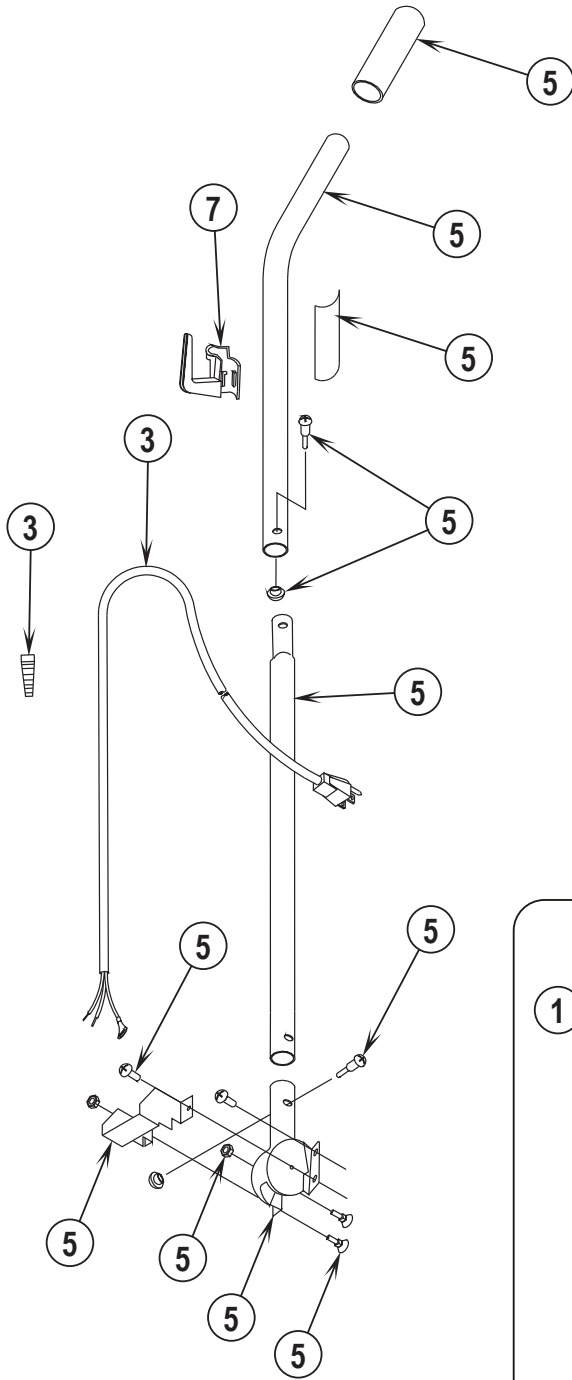

04-11	HANDLE ASSEMBLY [OPTIONAL DIRT CUP]		
14-2	12" Upright Vacuum		7

Item	Ref. No.	Qty	Description
1	56648404	1	Dirt Cup Bag Kit
2	56648427	1	Dirt Cup Bellows Kit
3	56648417	1	Power Cord Assy (see 11 on page 3)
5	56648411	1	Handle Assy
6	56039515	1	Dirt Cup Kit
7	56630353	1	Hook,Cord--Uprt,Dark Gray