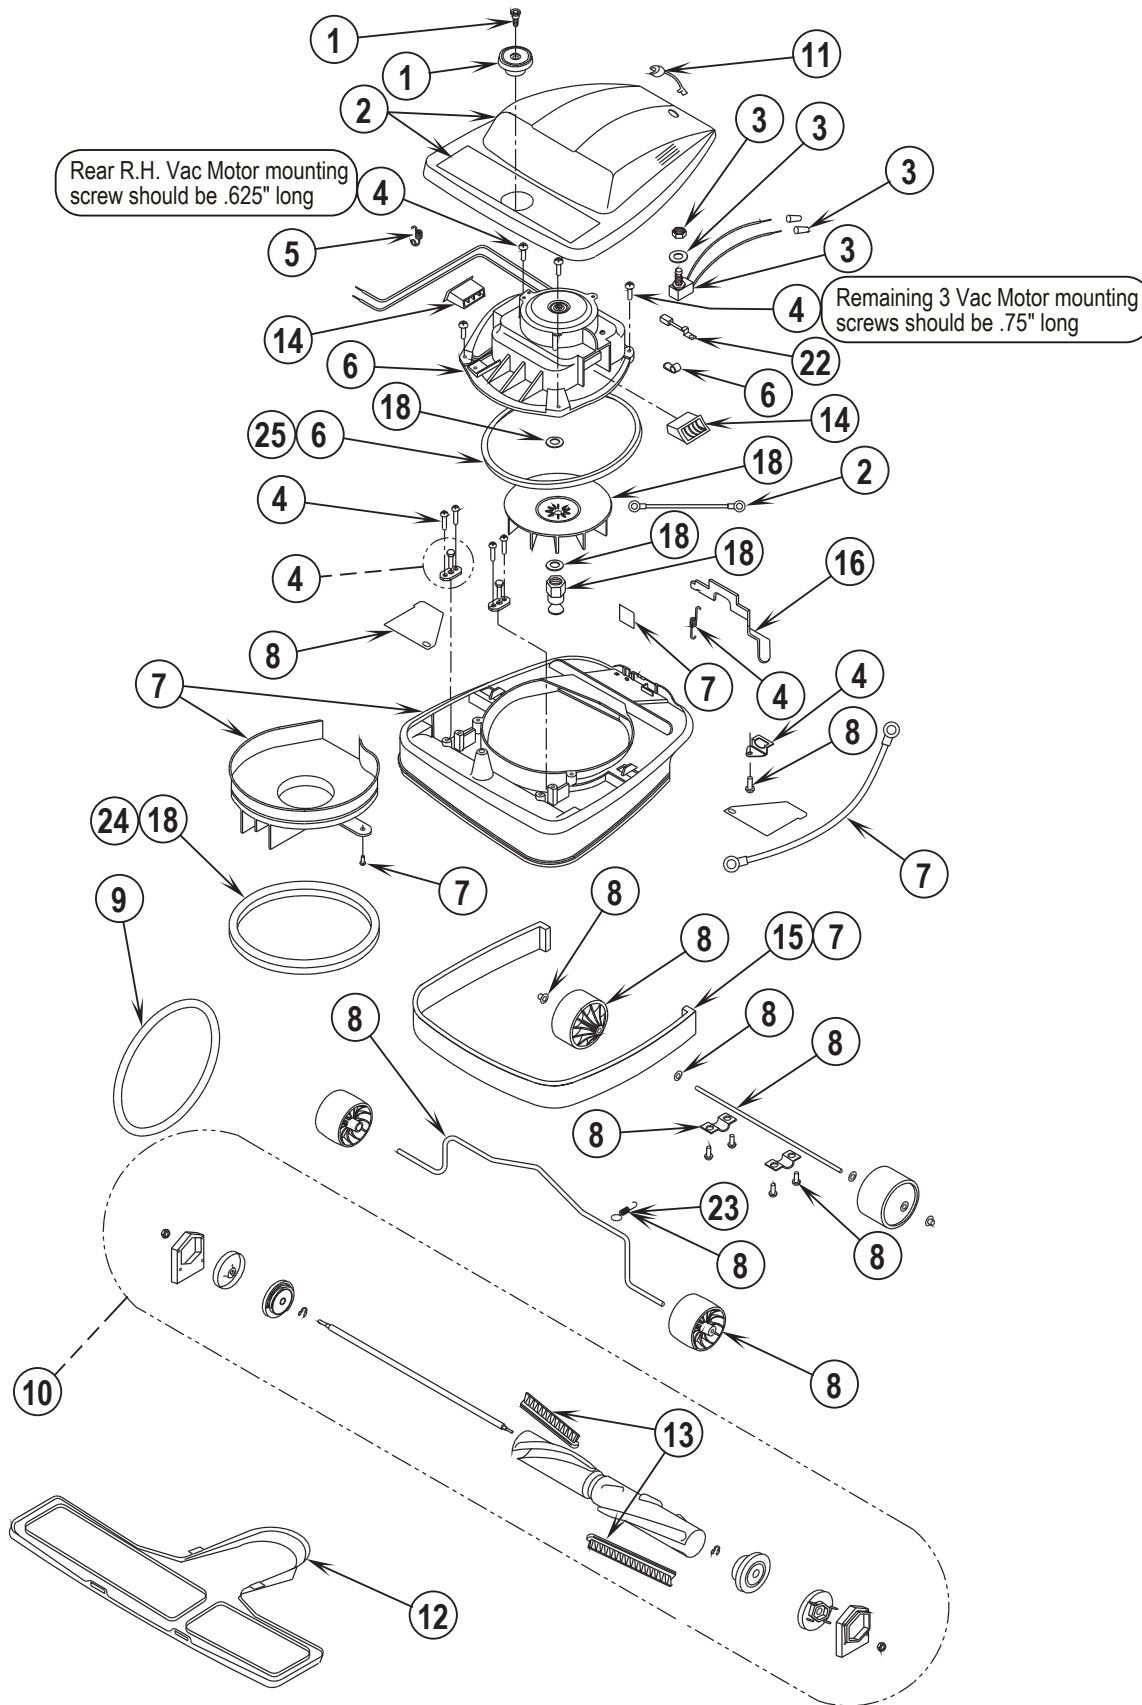

ProSpec HD101

PARTS LIST

MODEL: 56382658

DESCRIPTION	PAGE
Base Assembly.....	2-3
Handle Assembly	4-5
Wiring Diagram	5
Handle Assembly [Optional Dirt Cup].....	6-7

WHEN ORDERING PARTS

- * Use the part numbers from the "Ref. No." columns in this parts list.
- * Specify the model and serial number of the machine.
- * Use the space below to record the model and serial number for future reference.

Model _____ Serial No. _____

04-11	BASE ASSEMBLY		
14-5	12" Upright Vacuum		3

Item	Ref. No.	Qty	Description
1	56648400	1	Brush Height Knob Assembly
2	30862A	1	Hood Assembly-Black
2	56382662	1	Hood Assembly Prospec Hd101
3	56648405	1	Switch Assembly
4	56648410	1	Hardware Kit Base
5	56630765	2	Spring, Ext .304d .930l .055wd
6	56648406	1	Motor & Seal Assembly
7	60584A	1	Base Assembly-Black
8	56648422	1	Wheel Assembly
9	56381764	1	Superbelt Package of 5
10	56630489	1	Disturbulator, Assembly
11	56648417	1	Power Cord Assembly (see 1 on page 5 and 3 on page 7)
12	56630478	1	Asm, Plate--Bottom
13	56648412	1	Brush Strip Kit
14	56648418	1	Air Duct Assembly
15	56630508	1	Guard, Furn--Clear Blue, 31.00l
16	56630395	1	Pedal, Foot--Uppt, White
18#	30864A	1	Pulley and Fan Kit-Green
22	56630561	2	Carbon Brush, Mtr
23	56630620	1	Spring, Ext .275d 1.50l .024wd
24	56630562	1	Gasket-Motor Seal
25	56648178	1	Gasket-Motor Seal
**	56052964	1	Magnet, Permanent

** = Not Included (optional)

= Revised or new since last update

Item	Ref. No.	Qty	Description
1	56648417	1	Power Cord Assembly (see 11 on page 3)
2	56648421	1	Hook Assembly
4	56648424	1	Handle Assembly
5	56648423	1	Bag Assembly
**	30860A	1	Cloth Zipper Bag Reliavac-Blk
**	56637120	A/R	Disposable Paper Bag (pkg of 10)
**	56039515	1	Kit, Dirt Cup Conversion
**	56630249	1	Dirt Cup, Clear Plastic
**	56648404	1	Dirt Cup Bag Kit
**	56648427	1	Dirt Cup Bellows Kit