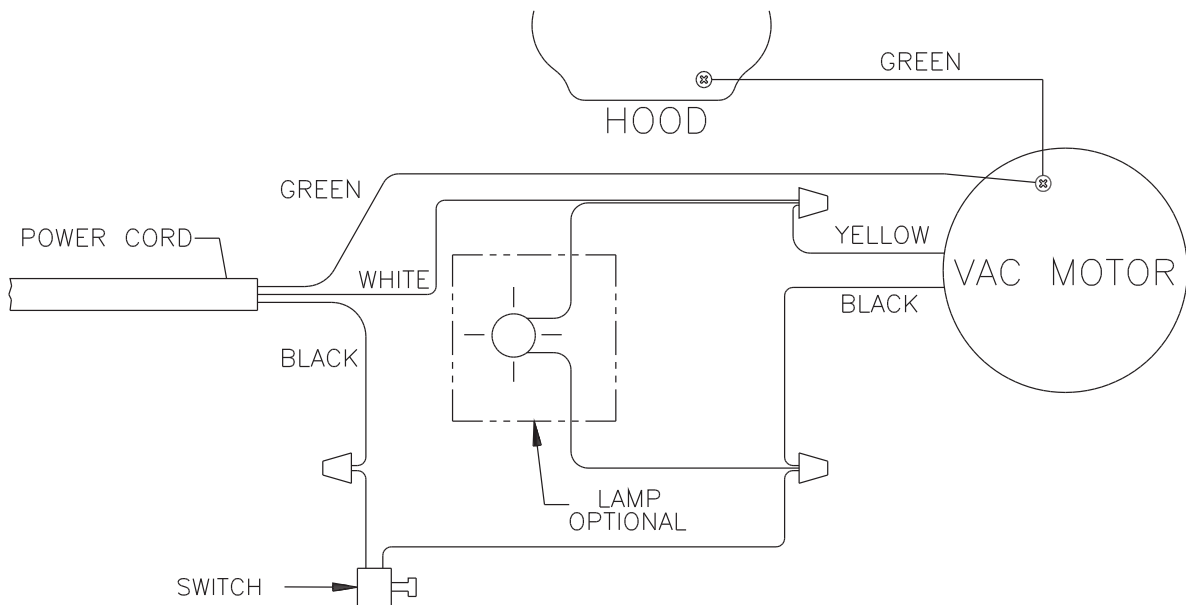

Item	Ref. No.	Qty	Description
1	56648417	1	Power Cord Assembly (see 11 on page 3)
2	56648421	1	Hook Assembly
4	56648424	1	Handle Assembly
5	56648423	1	Bag Assembly
**	30860A	1	Cloth Zipper Bag Reliavac-Blk
**	56637120	A/R	Disposable Paper Bag (pkg of 10)
**	56039515	1	Kit, Dirt Cup Conversion
**	56630249	1	Dirt Cup, Clear Plastic
**	56648404	1	Dirt Cup Bag Kit
**	56648427	1	Dirt Cup Bellows Kit

* = Not Shown

** = Not Included (optional)