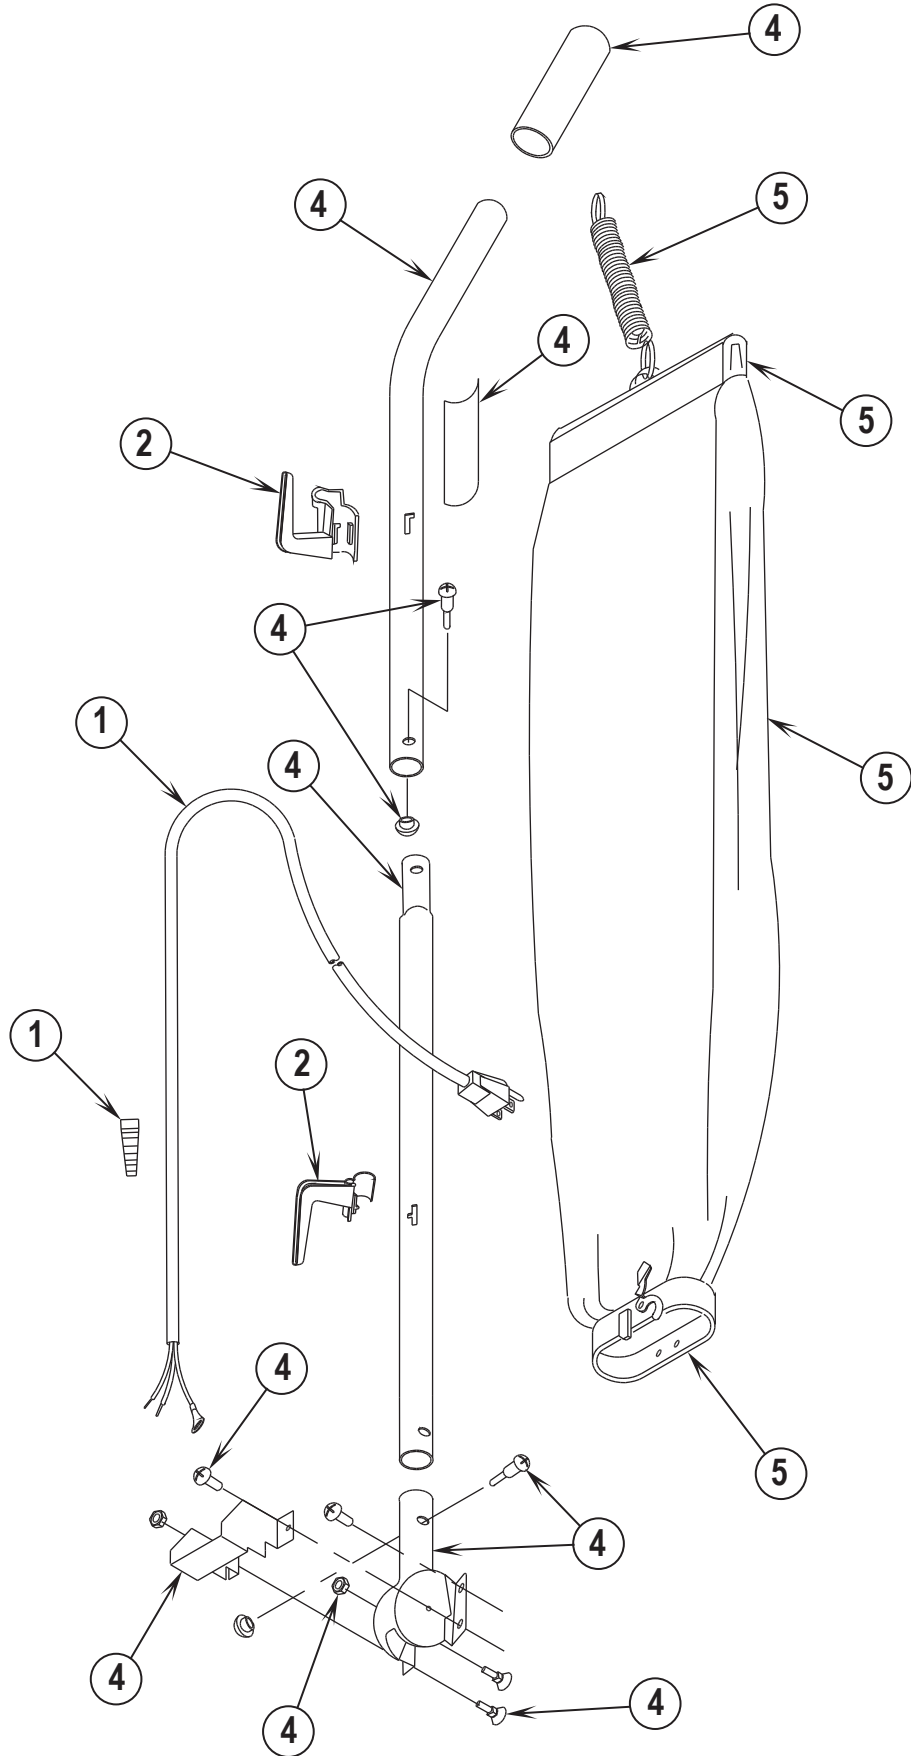

ProSpec HD101

PARTS LIST

MODEL: 56382658

DESCRIPTION	PAGE
Base Assembly.....	2-3
Handle Assembly	4-5
Wiring Diagram	5
Handle Assembly [Optional Dirt Cup].....	6-7

WHEN ORDERING PARTS

- * Use the part numbers from the "Ref. No." columns in this parts list.
- * Specify the model and serial number of the machine.
- * Use the space below to record the model and serial number for future reference.

Model _____ Serial No. _____

04-11	BASE ASSEMBLY		
14-5	12" Upright Vacuum		3

Item	Ref. No.	Qty	Description
1	56648400	1	Brush Height Knob Assembly
2	30862A	1	Hood Assembly-Black
2	56382662	1	Hood Assembly Prospec Hd101
3	56648405	1	Switch Assembly
4	56648410	1	Hardware Kit Base
5	56630765	2	Spring, Ext .304d .930l .055wd
6	56648406	1	Motor & Seal Assembly
7	60584A	1	Base Assembly-Black
8	56648422	1	Wheel Assembly
9	56381764	1	Superbelt Package of 5
10	56630489	1	Disturbulator, Assembly
11	56648417	1	Power Cord Assembly (see 1 on page 5 and 3 on page 7)
12	56630478	1	Asm, Plate--Bottom
13	56648412	1	Brush Strip Kit
14	56648418	1	Air Duct Assembly
15	56630508	1	Guard, Furn--Clear Blue, 31.00l
16	56630395	1	Pedal, Foot--Uppt, White
18#	30864A	1	Pulley and Fan Kit-Green
22	56630561	2	Carbon Brush, Mtr
23	56630620	1	Spring, Ext .275d 1.50l .024wd
24	56630562	1	Gasket-Motor Seal
25	56648178	1	Gasket-Motor Seal
**	56052964	1	Magnet, Permanent

** = Not Included (optional)

= Revised or new since last update

Item	Ref. No.	Qty	Description
1	56648417	1	Power Cord Assembly (see 11 on page 3)
2	56648421	1	Hook Assembly
4	56648424	1	Handle Assembly
5	56648423	1	Bag Assembly
**	30860A	1	Cloth Zipper Bag Reliavac-Blk
**	56637120	A/R	Disposable Paper Bag (pkg of 10)
**	56039515	1	Kit, Dirt Cup Conversion
**	56630249	1	Dirt Cup, Clear Plastic
**	56648404	1	Dirt Cup Bag Kit
**	56648427	1	Dirt Cup Bellows Kit